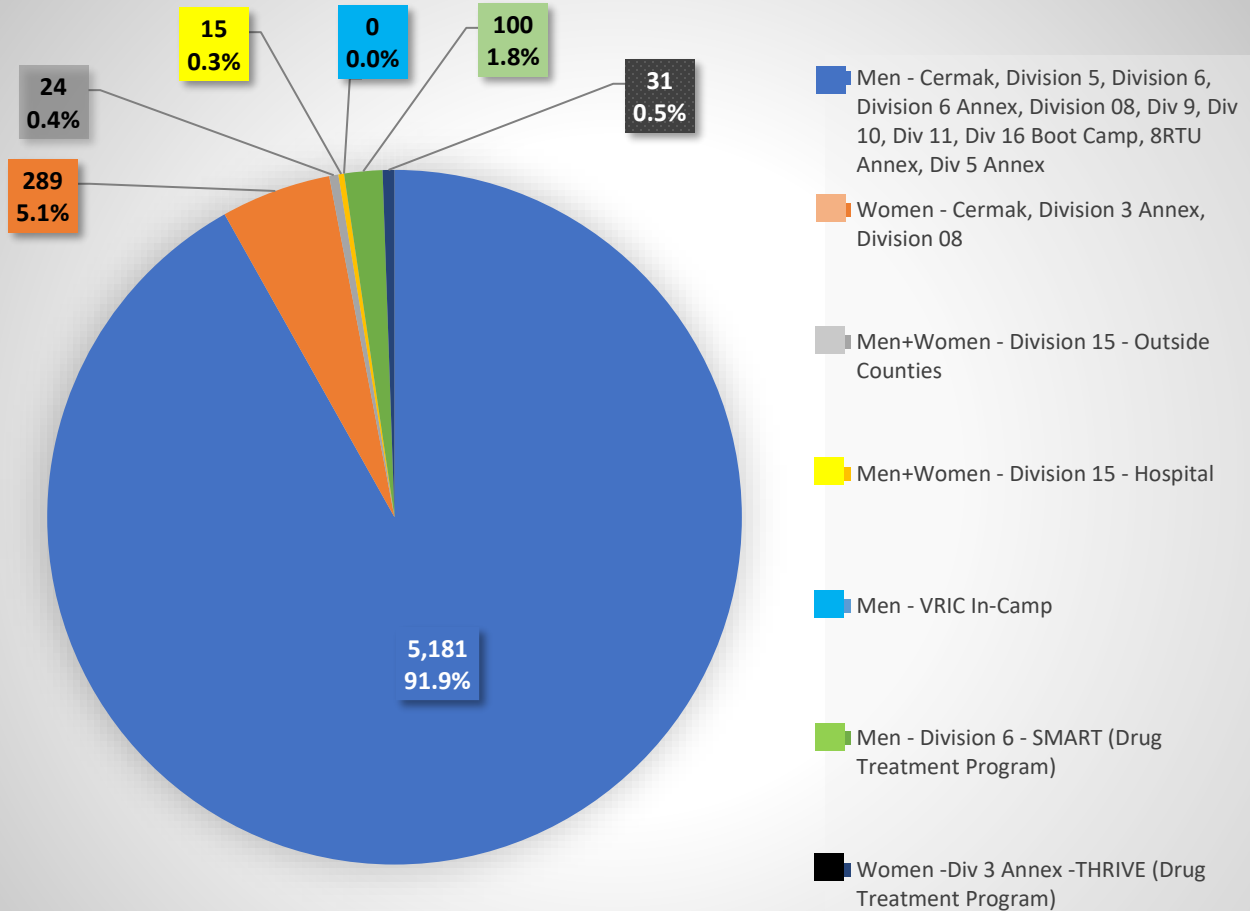

Sheriff's Daily Report

6/21/2022

Under the Custody of the Sheriff	
Total Male and Female	7,876
Jail Population	5,640
Community Corrections	2,236

Jail Population - Behind the Walls

Sheriff's Daily Report

6/21/2022

CCSO Population Demographics

In Confinement

Gender Distribution

Race Distribution

Age Distribution

Community Corrections

Gender Distribution

Race Distribution

Age Distribution