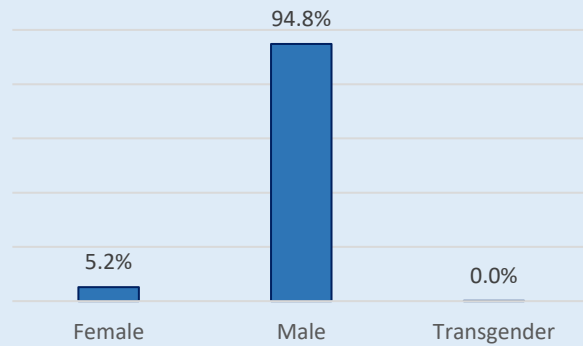

Sheriff's Daily Report

6/21/2022

Under the Custody of the Sheriff	
Total Male and Female	7,876
Jail Population	5,640
Community Corrections	2,236

Jail Population - Behind the Walls

Sheriff's Daily Report

6/21/2022

CCSO Population Demographics

In Confinement

Gender Distribution

Race Distribution

Age Distribution

Community Corrections

Gender Distribution

Race Distribution

Age Distribution