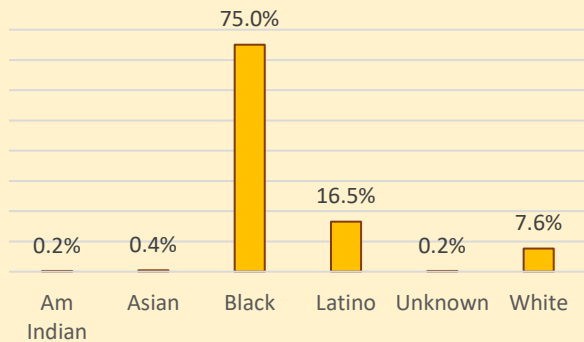

Sheriff's Daily Report

6/21/2022

Under the Custody of the Sheriff	
Total Male and Female	7,876
Jail Population	5,640
Community Corrections	2,236

Jail Population - Behind the Walls

Sheriff's Daily Report

6/21/2022

CCSO Population Demographics

In Confinement

Gender Distribution

Race Distribution

Age Distribution

Community Corrections

Gender Distribution

Race Distribution

Age Distribution