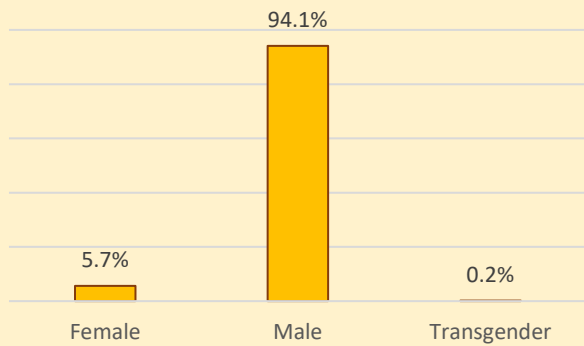

Sheriff's Daily Report

6/21/2022

Under the Custody of the Sheriff	
Total Male and Female	7,876
Jail Population	5,640
Community Corrections	2,236

Jail Population - Behind the Walls

Sheriff's Daily Report

6/21/2022

CCSO Population Demographics

In Confinement

Gender Distribution

Race Distribution

Age Distribution

Community Corrections

Gender Distribution

Race Distribution

Age Distribution