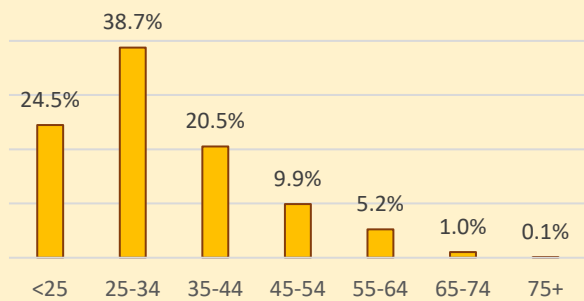

Sheriff's Daily Report

6/21/2022

Under the Custody of the Sheriff	
Total Male and Female	7,876
Jail Population	5,640
Community Corrections	2,236

Jail Population - Behind the Walls

Sheriff's Daily Report

6/21/2022

CCSO Population Demographics

In Confinement

Gender Distribution

Race Distribution

Age Distribution

Community Corrections

Gender Distribution

Race Distribution

Age Distribution