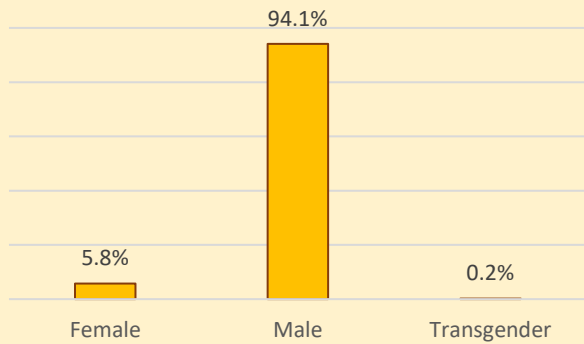

CCSO Population Demographics

In Confinement

Gender Distribution