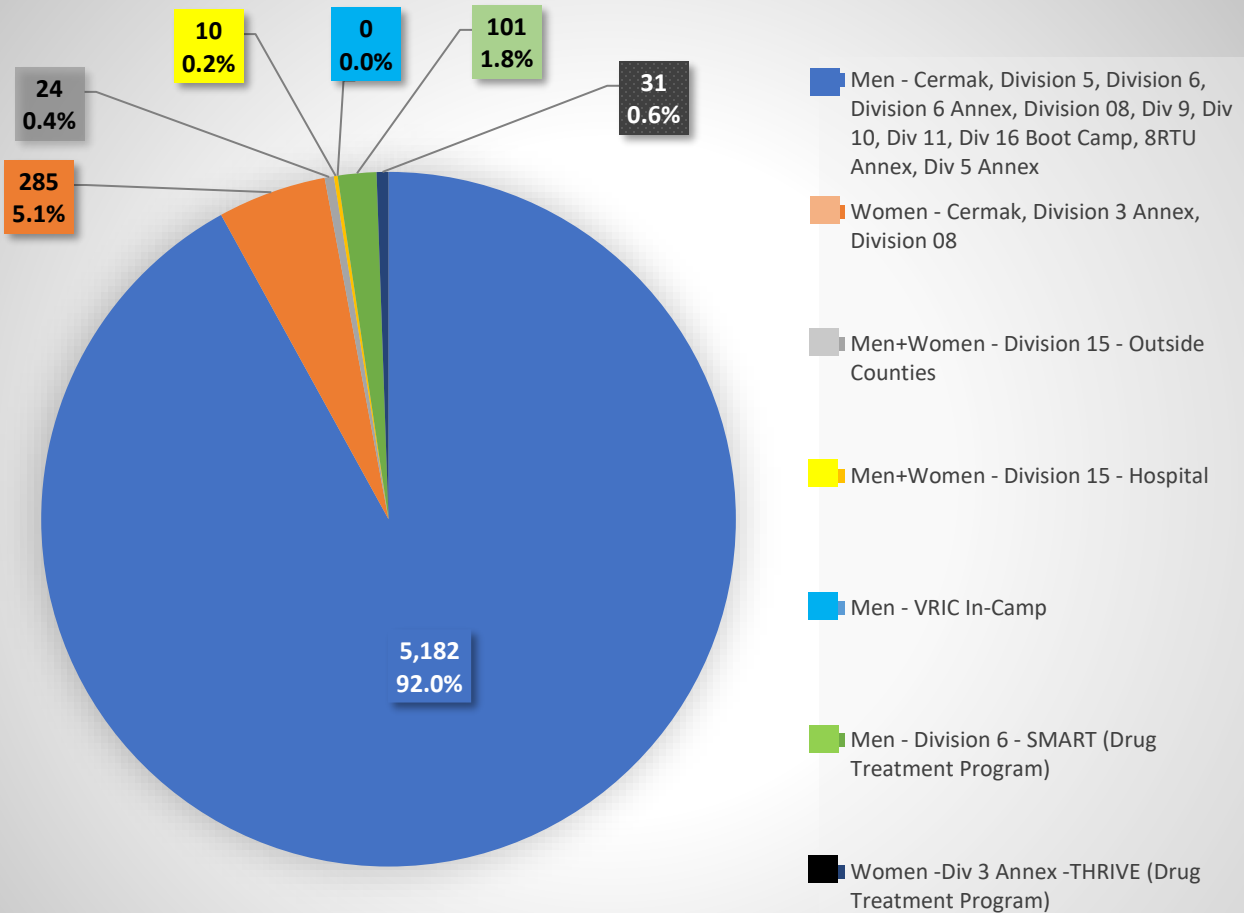

## 6/19/2022

Under the Custody of the Sheriff	
Total Male and Female	7,861
Jail Population	5,633
Community Corrections	2,228

### Jail Population - Behind the Walls

#### Race Distribution

#### Age Distribution