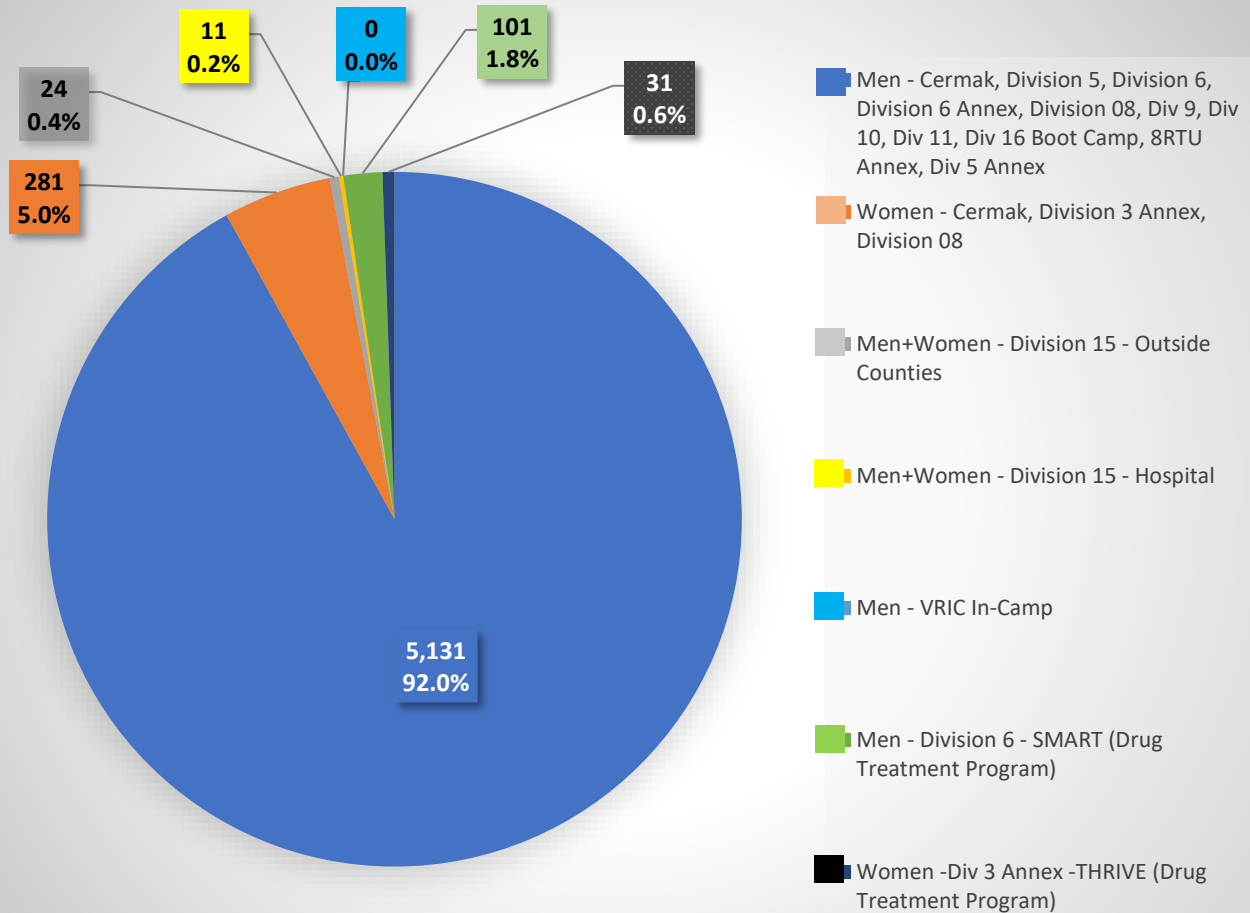

Sheriff's Daily Report

6/18/2022

Under the Custody of the Sheriff	
Total Male and Female	7,801
Jail Population	5,579
Community Corrections	2,222

Jail Population - Behind the Walls

Sheriff's Daily Report

6/18/2022

CCSO Population Demographics