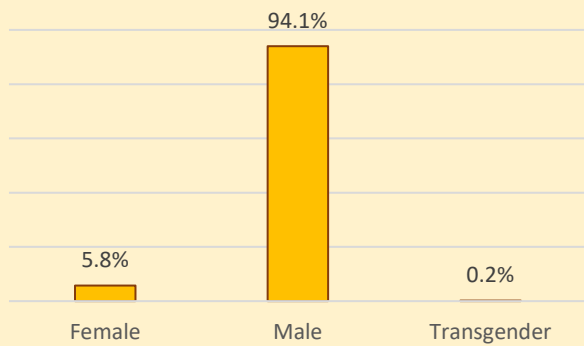

Sheriff's Daily Report

6/13/2022

Under the Custody of the Sheriff	
Total Male and Female	7,804
Jail Population	5,556
Community Corrections	2,248

Jail Population - Behind the Walls

Sheriff's Daily Report

6/13/2022

CCSO Population Demographics

In Confinement

Gender Distribution

Race Distribution

Age Distribution

Community Corrections

Gender Distribution

Race Distribution

Age Distribution