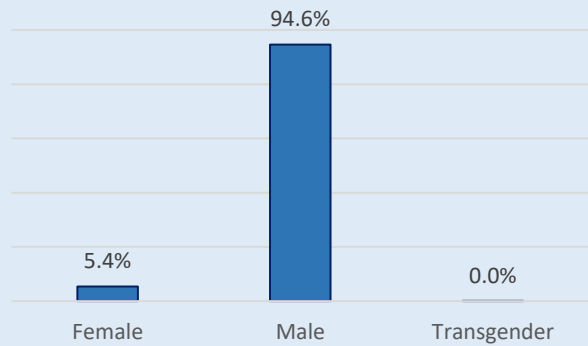

Sheriff's Daily Report

6/13/2022

Under the Custody of the Sheriff	
Total Male and Female	7,804
Jail Population	5,556
Community Corrections	2,248

Jail Population - Behind the Walls

Sheriff's Daily Report

6/13/2022

CCSO Population Demographics

In Confinement

Gender Distribution

Race Distribution

Age Distribution

Community Corrections

Gender Distribution

Race Distribution

Age Distribution