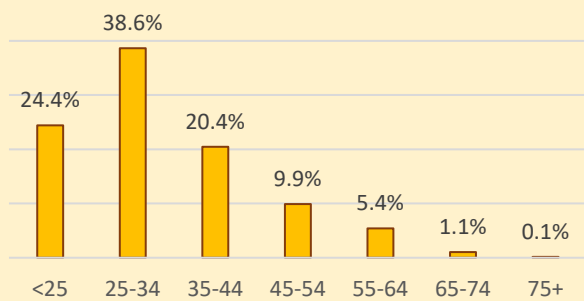

Sheriff's Daily Report

6/13/2022

Under the Custody of the Sheriff	
Total Male and Female	7,804
Jail Population	5,556
Community Corrections	2,248

Jail Population - Behind the Walls

Sheriff's Daily Report

6/13/2022

CCSO Population Demographics

In Confinement

Gender Distribution

Race Distribution

Age Distribution

Community Corrections

Gender Distribution

Race Distribution

Age Distribution