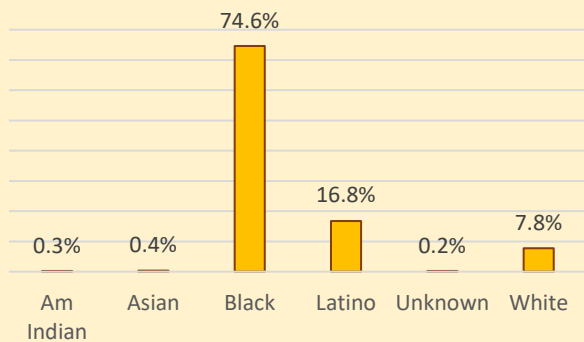

Sheriff's Daily Report

6/13/2022

Under the Custody of the Sheriff	
Total Male and Female	7,804
Jail Population	5,556
Community Corrections	2,248

Jail Population - Behind the Walls

Sheriff's Daily Report

6/13/2022

CCSO Population Demographics

In Confinement

Gender Distribution

Race Distribution

Age Distribution

Community Corrections

Gender Distribution

Race Distribution

Age Distribution