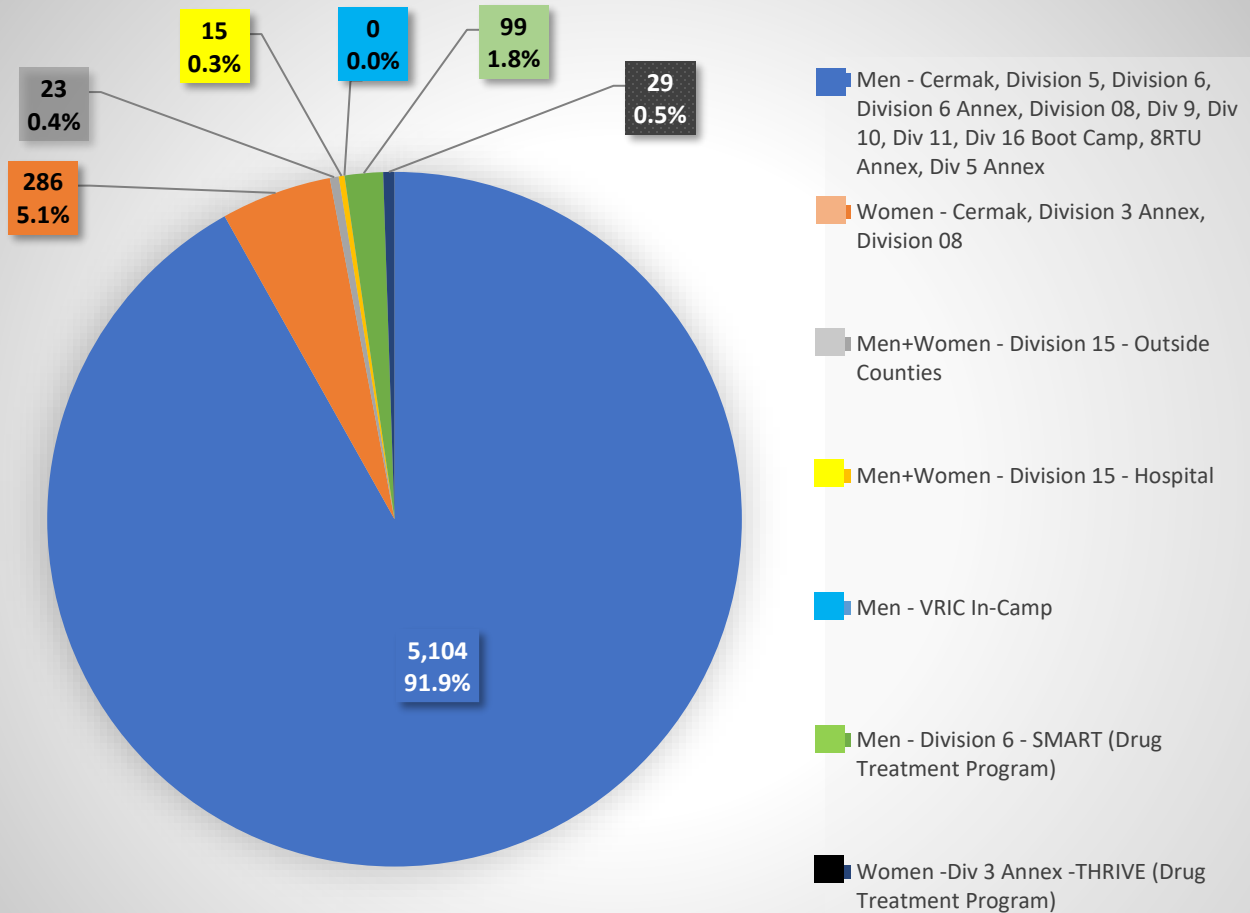

Sheriff's Daily Report

6/13/2022

Under the Custody of the Sheriff	
Total Male and Female	7,804
Jail Population	5,556
Community Corrections	2,248

Jail Population - Behind the Walls

Sheriff's Daily Report

6/13/2022

CCSO Population Demographics

In Confinement

Gender Distribution

Race Distribution

Age Distribution

Community Corrections

Gender Distribution

Race Distribution

Age Distribution