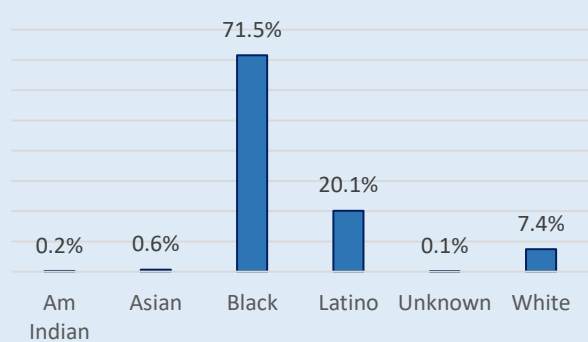

Sheriff's Daily Report

6/13/2022

Under the Custody of the Sheriff	
Total Male and Female	7,804
Jail Population	5,556
Community Corrections	2,248

Jail Population - Behind the Walls

Sheriff's Daily Report

6/13/2022

CCSO Population Demographics

In Confinement

Gender Distribution

Race Distribution

Age Distribution

Community Corrections

Gender Distribution

Race Distribution

Age Distribution