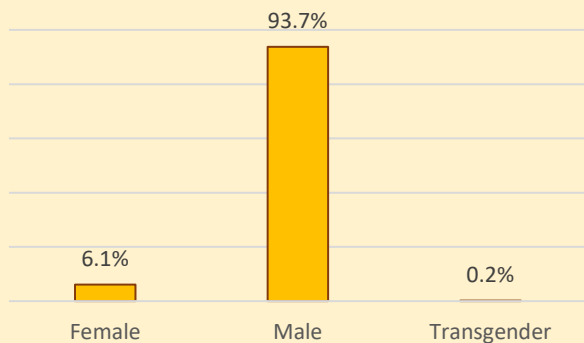

Sheriff's Daily Report

6/8/2022

CCSO Population Demographics

In Confinement

Gender Distribution