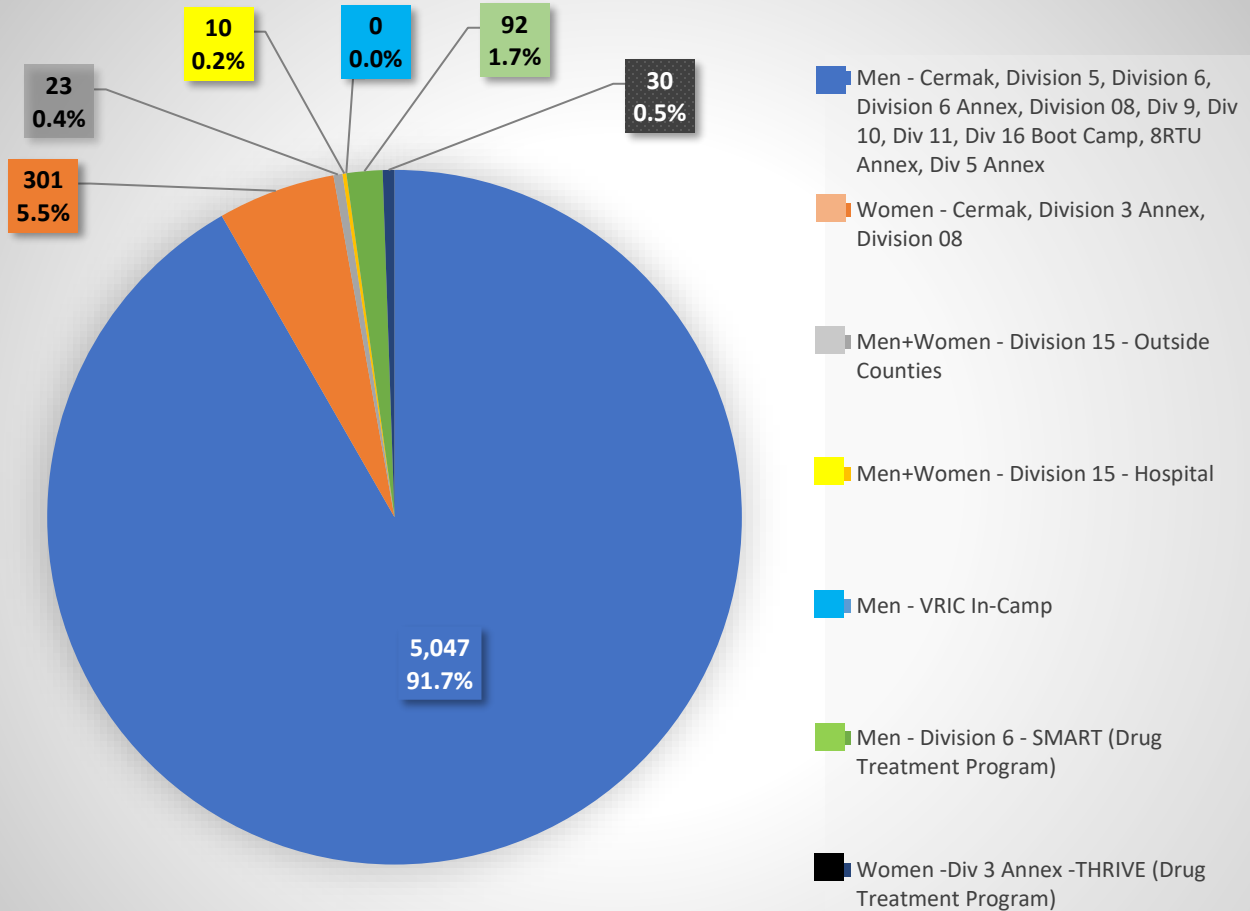

# Sheriff's Daily Report

6/8/2022

Under the Custody of the Sheriff	
Total Male and Female	7,794
Jail Population	5,503
Community Corrections	2,291

## Jail Population - Behind the Walls

#### Race Distribution

#### Age Distribution