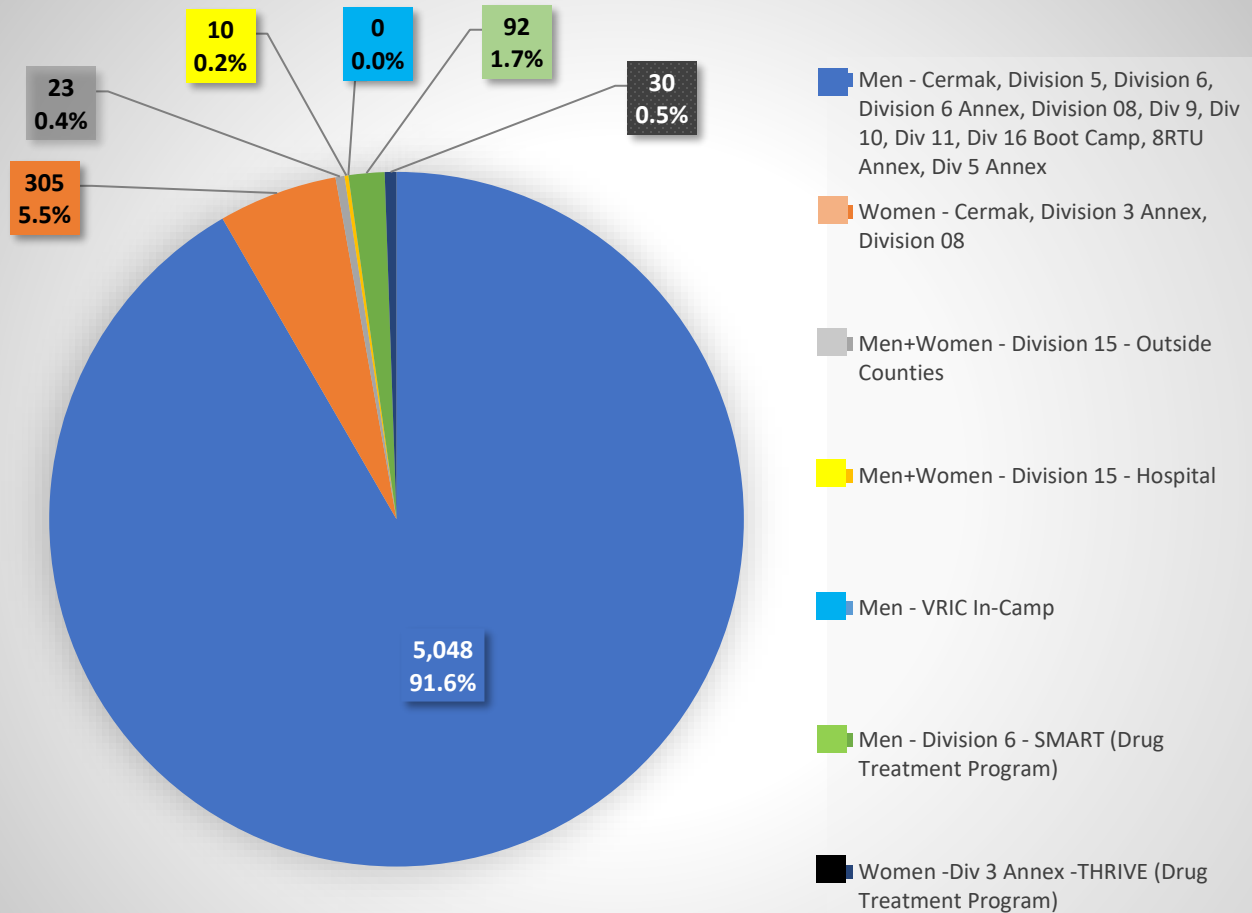

Sheriff's Daily Report

6/7/2022

Under the Custody of the Sheriff	
Total Male and Female	7,805
Jail Population	5,508
Community Corrections	2,297

Jail Population - Behind the Walls

Sheriff's Daily Report

6/7/2022

CCSO Population Demographics