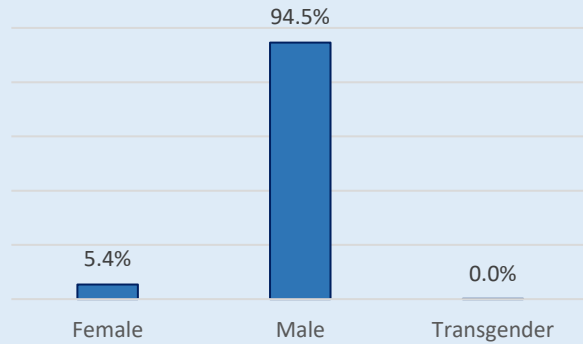

Sheriff's Daily Report

6/5/2022

Under the Custody of the Sheriff	
Total Male and Female	7,861
Jail Population	5,566
Community Corrections	2,295

Jail Population - Behind the Walls

Sheriff's Daily Report

6/5/2022

CCSO Population Demographics

In Confinement

Gender Distribution

Race Distribution

Age Distribution

Community Corrections

Gender Distribution

Race Distribution

Age Distribution