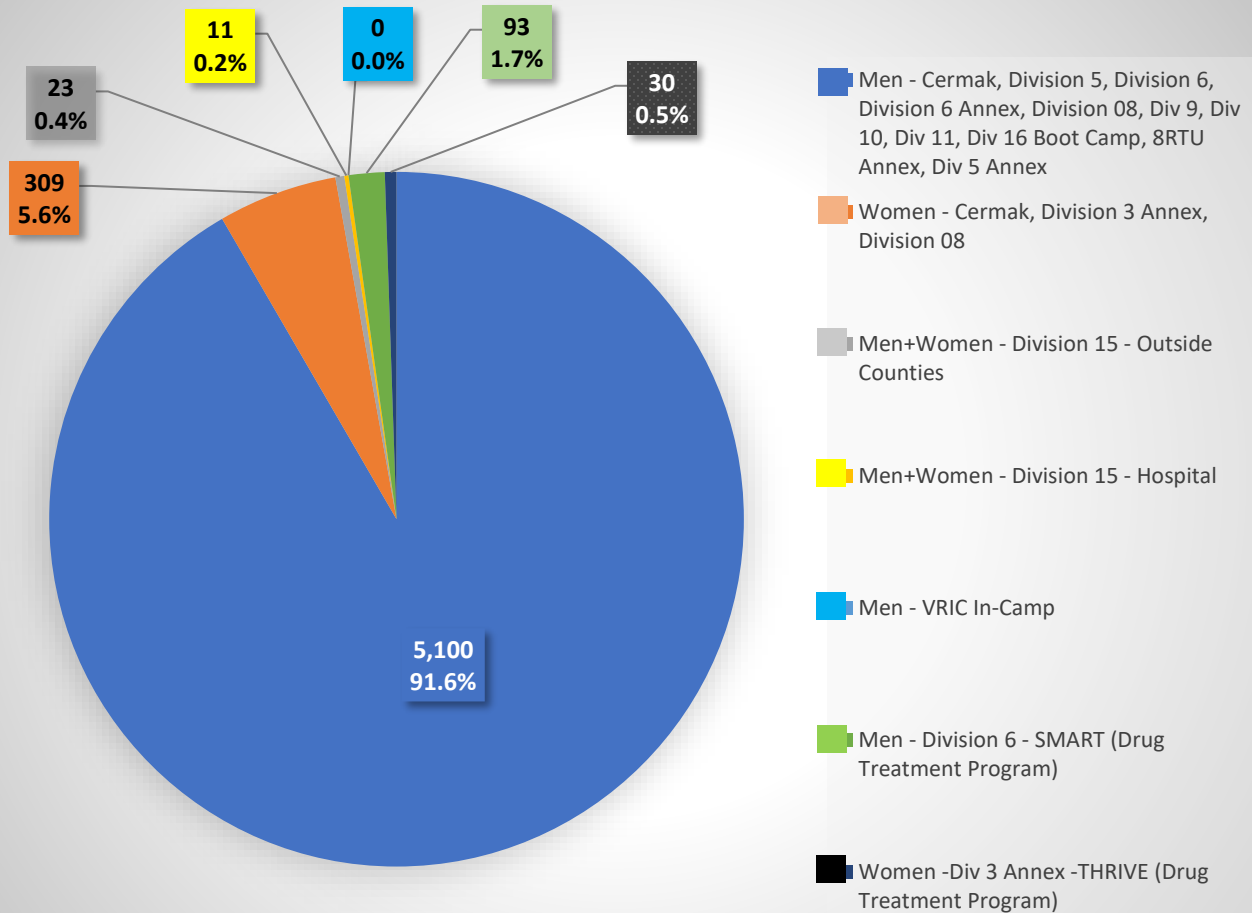

Sheriff's Daily Report

6/5/2022

Under the Custody of the Sheriff	
Total Male and Female	7,861
Jail Population	5,566
Community Corrections	2,295

Jail Population - Behind the Walls

Sheriff's Daily Report

6/5/2022

CCSO Population Demographics

In Confinement

Gender Distribution

Race Distribution

Age Distribution

Community Corrections

Gender Distribution

Race Distribution

Age Distribution