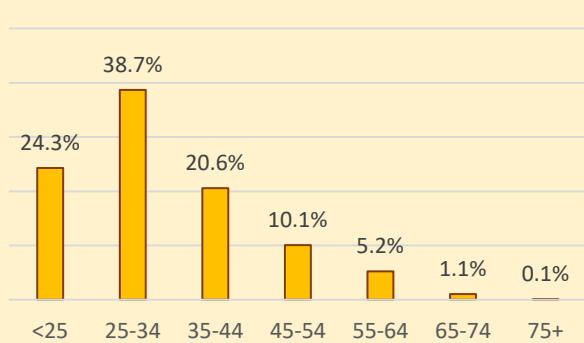

Sheriff's Daily Report

6/5/2022

Under the Custody of the Sheriff	
Total Male and Female	7,861
Jail Population	5,566
Community Corrections	2,295

Jail Population - Behind the Walls

Sheriff's Daily Report

6/5/2022

CCSO Population Demographics

In Confinement

Gender Distribution

Race Distribution

Age Distribution

Community Corrections

Gender Distribution

Race Distribution

Age Distribution