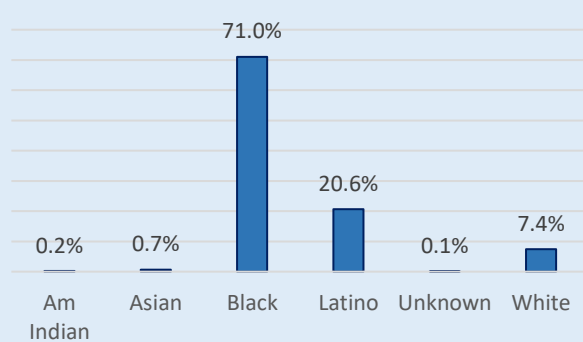

Sheriff's Daily Report

6/5/2022

Under the Custody of the Sheriff	
Total Male and Female	7,861
Jail Population	5,566
Community Corrections	2,295

Jail Population - Behind the Walls

Sheriff's Daily Report

6/5/2022

CCSO Population Demographics

In Confinement

Gender Distribution

Race Distribution

Age Distribution

Community Corrections

Gender Distribution

Race Distribution

Age Distribution