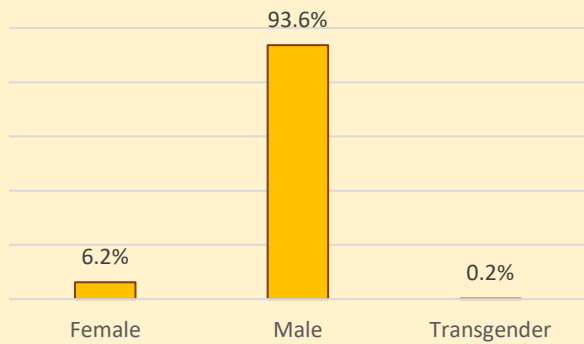

Sheriff's Daily Report

6/5/2022

Under the Custody of the Sheriff	
Total Male and Female	7,861
Jail Population	5,566
Community Corrections	2,295

Jail Population - Behind the Walls

Sheriff's Daily Report

6/5/2022

CCSO Population Demographics

In Confinement

Gender Distribution

Race Distribution

Age Distribution

Community Corrections

Gender Distribution

Race Distribution

Age Distribution