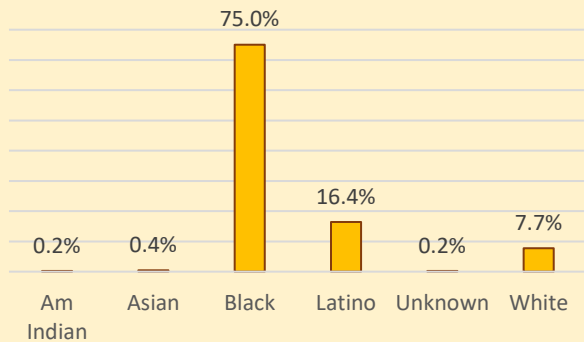

Sheriff's Daily Report

6/5/2022

Under the Custody of the Sheriff	
Total Male and Female	7,861
Jail Population	5,566
Community Corrections	2,295

Jail Population - Behind the Walls

Sheriff's Daily Report

6/5/2022

CCSO Population Demographics

In Confinement

Gender Distribution

Race Distribution

Age Distribution

Community Corrections

Gender Distribution

Race Distribution

Age Distribution