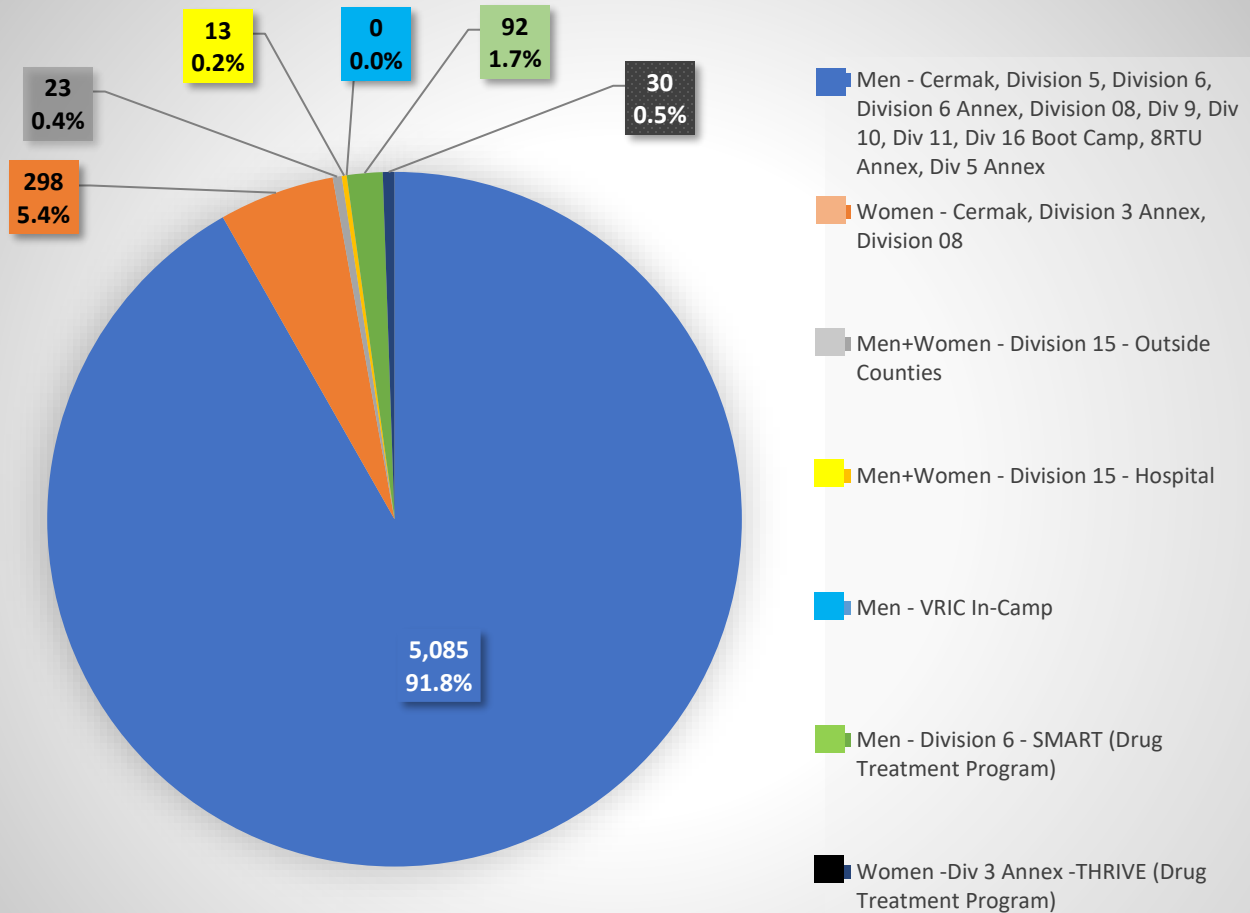

Sheriff's Daily Report

6/4/2022

Under the Custody of the Sheriff	
Total Male and Female	7,823
Jail Population	5,541
Community Corrections	2,282

Jail Population - Behind the Walls

Sheriff's Daily Report

6/4/2022

CCSO Population Demographics

In Confinement

Gender Distribution

Race Distribution

Age Distribution

Community Corrections

Gender Distribution

Race Distribution

Age Distribution