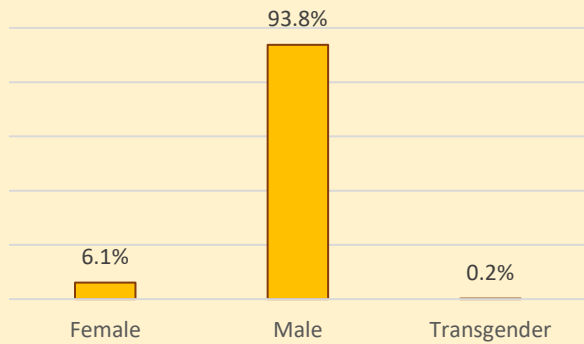

Sheriff's Daily Report

6/4/2022

Under the Custody of the Sheriff	
Total Male and Female	7,823
Jail Population	5,541
Community Corrections	2,282

Jail Population - Behind the Walls

Sheriff's Daily Report

6/4/2022

CCSO Population Demographics

In Confinement

Gender Distribution

Race Distribution

Age Distribution

Community Corrections

Gender Distribution

Race Distribution

Age Distribution