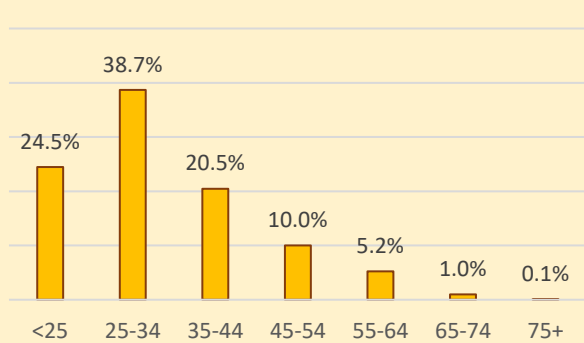

Sheriff's Daily Report

6/4/2022

Under the Custody of the Sheriff	
Total Male and Female	7,823
Jail Population	5,541
Community Corrections	2,282

Jail Population - Behind the Walls

Sheriff's Daily Report

6/4/2022

CCSO Population Demographics

In Confinement

Gender Distribution

Race Distribution

Age Distribution

Community Corrections

Gender Distribution

Race Distribution

Age Distribution