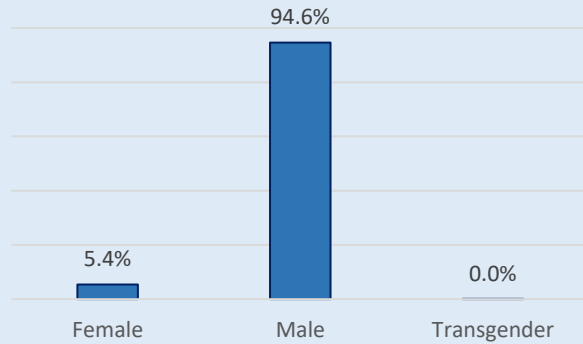

Sheriff's Daily Report

6/4/2022

Under the Custody of the Sheriff	
Total Male and Female	7,823
Jail Population	5,541
Community Corrections	2,282

Jail Population - Behind the Walls

Sheriff's Daily Report

6/4/2022

CCSO Population Demographics

In Confinement

Gender Distribution

Race Distribution

Age Distribution

Community Corrections

Gender Distribution

Race Distribution

Age Distribution