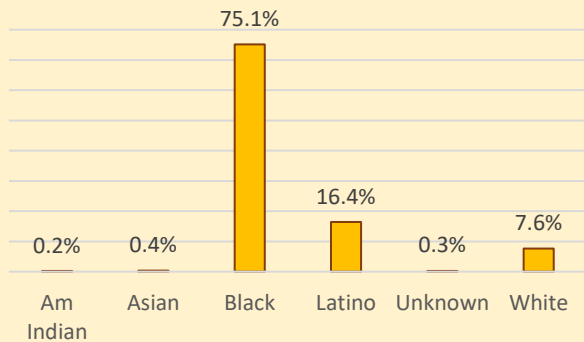

Sheriff's Daily Report

6/4/2022

Under the Custody of the Sheriff	
Total Male and Female	7,823
Jail Population	5,541
Community Corrections	2,282

Jail Population - Behind the Walls

Sheriff's Daily Report

6/4/2022

CCSO Population Demographics

In Confinement

Gender Distribution

Race Distribution

Age Distribution

Community Corrections

Gender Distribution

Race Distribution

Age Distribution