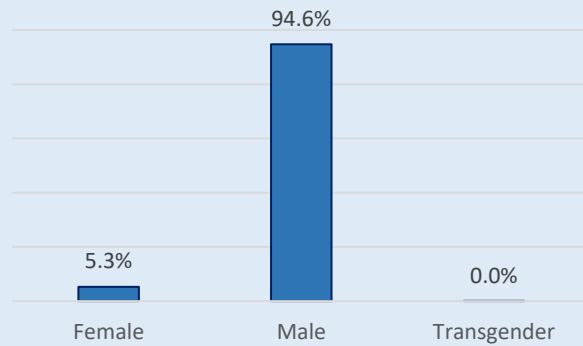

Sheriff's Daily Report

6/3/2022

Under the Custody of the Sheriff	
Total Male and Female	7,834
Jail Population	5,555
Community Corrections	2,279

Jail Population - Behind the Walls

Sheriff's Daily Report

6/3/2022

CCSO Population Demographics

In Confinement

Gender Distribution

Race Distribution

Age Distribution

Community Corrections

Gender Distribution

Race Distribution

Age Distribution