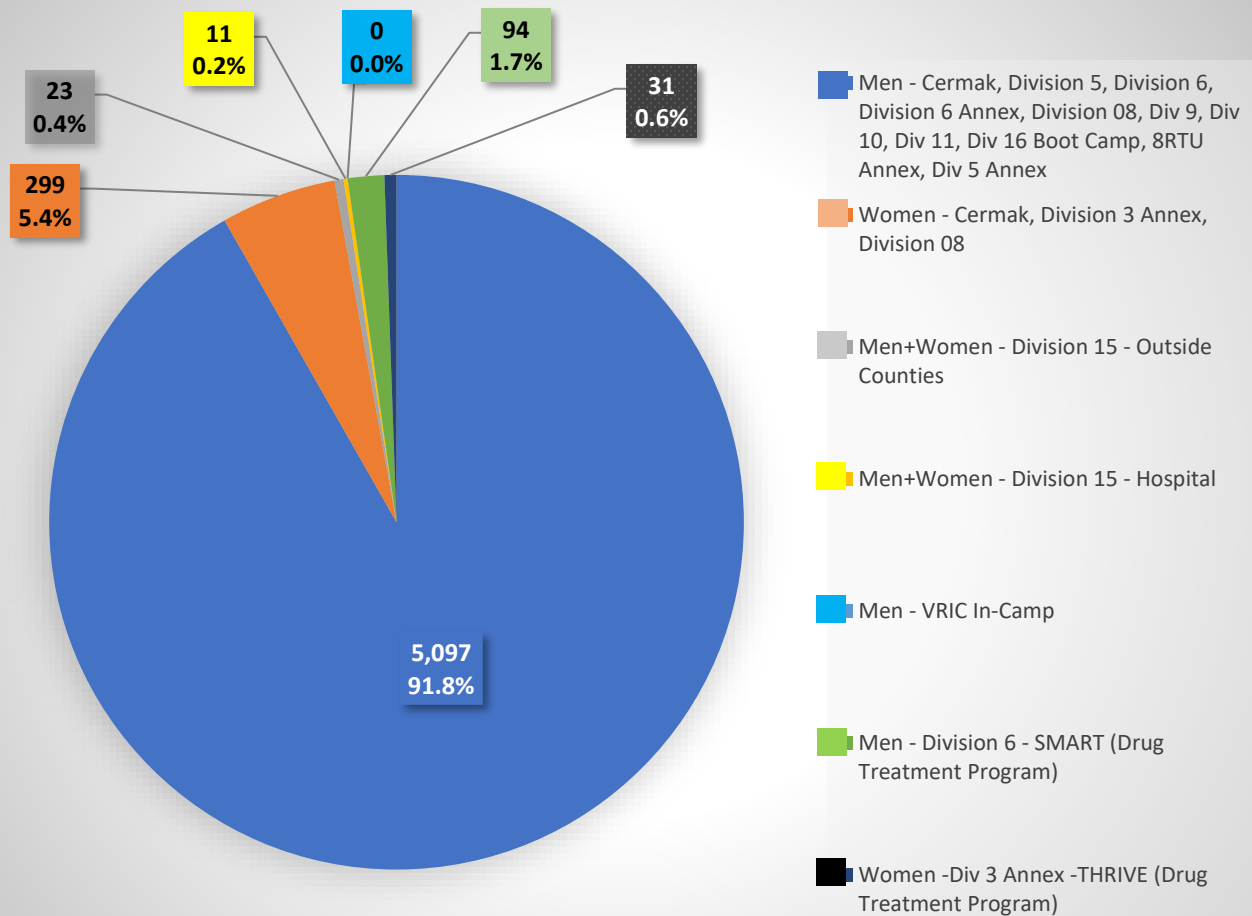

Sheriff's Daily Report

6/3/2022

Under the Custody of the Sheriff	
Total Male and Female	7,834
Jail Population	5,555
Community Corrections	2,279

Jail Population - Behind the Walls

Sheriff's Daily Report

6/3/2022

CCSO Population Demographics

In Confinement

Gender Distribution

Race Distribution

Age Distribution

Community Corrections

Gender Distribution

Race Distribution

Age Distribution