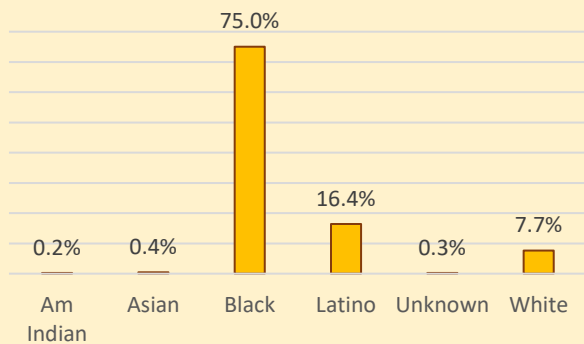

Sheriff's Daily Report

6/3/2022

Under the Custody of the Sheriff	
Total Male and Female	7,834
Jail Population	5,555
Community Corrections	2,279

Jail Population - Behind the Walls

Sheriff's Daily Report

6/3/2022

CCSO Population Demographics

In Confinement

Gender Distribution

Race Distribution

Age Distribution

Community Corrections

Gender Distribution

Race Distribution

Age Distribution