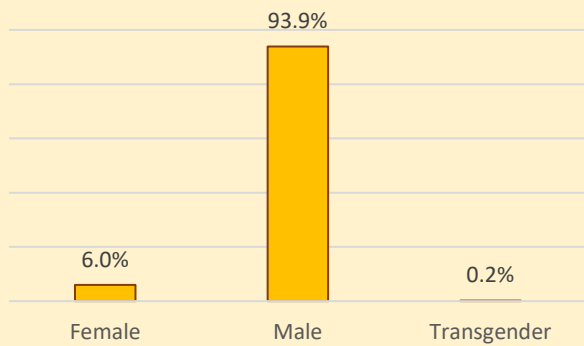

Sheriff's Daily Report

6/3/2022

Under the Custody of the Sheriff	
Total Male and Female	7,834
Jail Population	5,555
Community Corrections	2,279

Jail Population - Behind the Walls

Sheriff's Daily Report

6/3/2022

CCSO Population Demographics

In Confinement

Gender Distribution

Race Distribution

Age Distribution

Community Corrections

Gender Distribution

Race Distribution

Age Distribution