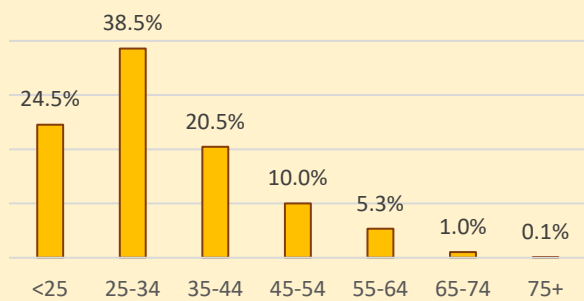

Sheriff's Daily Report

6/3/2022

Under the Custody of the Sheriff	
Total Male and Female	7,834
Jail Population	5,555
Community Corrections	2,279

Jail Population - Behind the Walls

Sheriff's Daily Report

6/3/2022

CCSO Population Demographics

In Confinement

Gender Distribution

Race Distribution

Age Distribution

Community Corrections

Gender Distribution

Race Distribution

Age Distribution