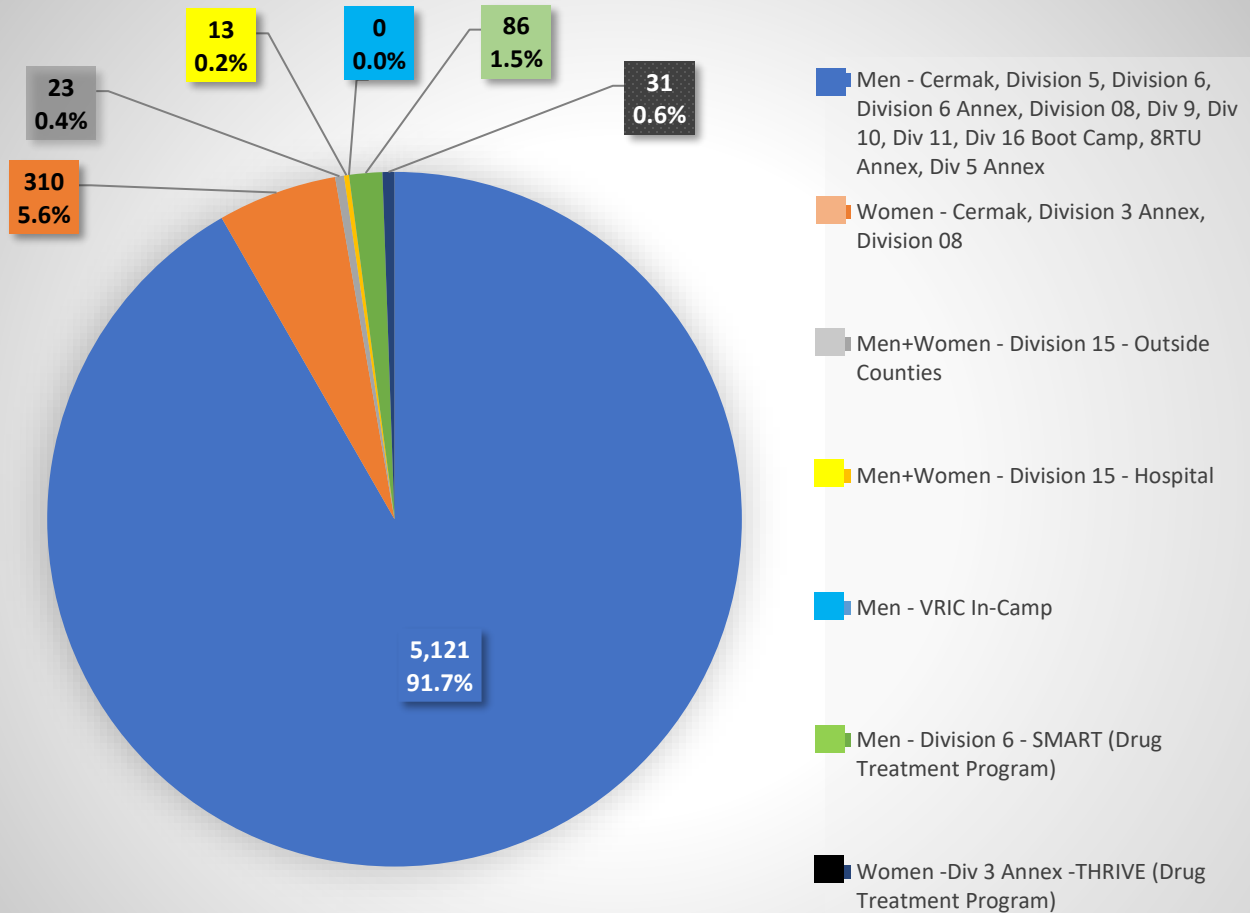

Sheriff's Daily Report

6/2/2022

Under the Custody of the Sheriff	
Total Male and Female	7,863
Jail Population	5,584
Community Corrections	2,279

Jail Population - Behind the Walls

Sheriff's Daily Report

6/2/2022

CCSO Population Demographics