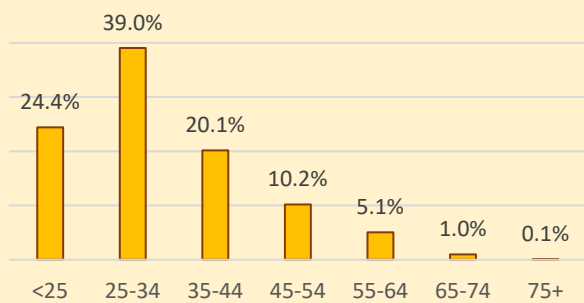

Sheriff's Daily Report

5/27/2022

Under the Custody of the Sheriff	
Total Male and Female	7,767
Jail Population	5,481
Community Corrections	2,286

Jail Population - Behind the Walls

Sheriff's Daily Report

5/27/2022

CCSO Population Demographics

In Confinement

Gender Distribution

Race Distribution

Age Distribution

Community Corrections

Gender Distribution

Race Distribution

Age Distribution