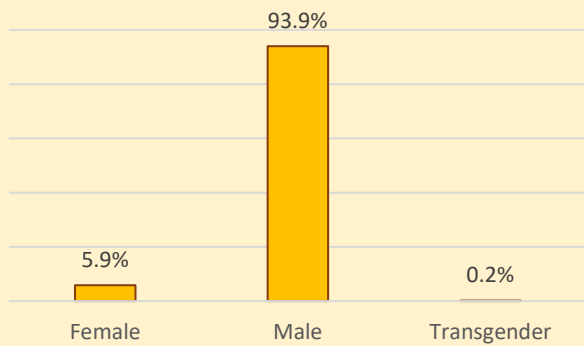

Sheriff's Daily Report

5/27/2022

Under the Custody of the Sheriff	
Total Male and Female	7,767
Jail Population	5,481
Community Corrections	2,286

Jail Population - Behind the Walls

Sheriff's Daily Report

5/27/2022

CCSO Population Demographics

In Confinement

Gender Distribution

Race Distribution

Age Distribution

Community Corrections

Gender Distribution

Race Distribution

Age Distribution