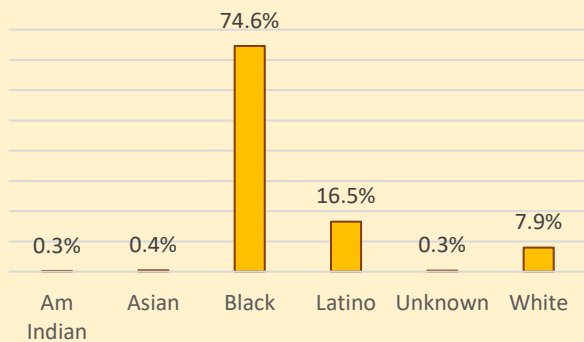

Sheriff's Daily Report

5/27/2022

Under the Custody of the Sheriff	
Total Male and Female	7,767
Jail Population	5,481
Community Corrections	2,286

Jail Population - Behind the Walls

Sheriff's Daily Report

5/27/2022

CCSO Population Demographics

In Confinement

Gender Distribution

Race Distribution

Age Distribution

Community Corrections

Gender Distribution

Race Distribution

Age Distribution