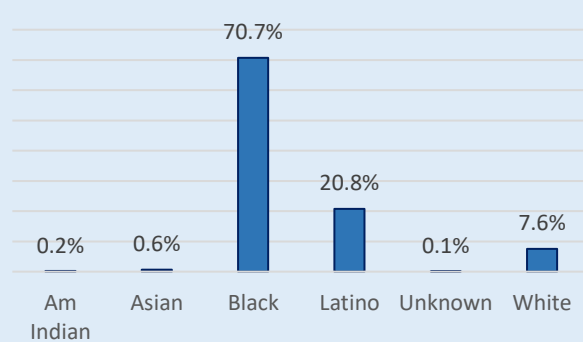

Sheriff's Daily Report

5/27/2022

Under the Custody of the Sheriff	
Total Male and Female	7,767
Jail Population	5,481
Community Corrections	2,286

Jail Population - Behind the Walls

Sheriff's Daily Report

5/27/2022

CCSO Population Demographics

In Confinement

Gender Distribution

Race Distribution

Age Distribution

Community Corrections

Gender Distribution

Race Distribution

Age Distribution