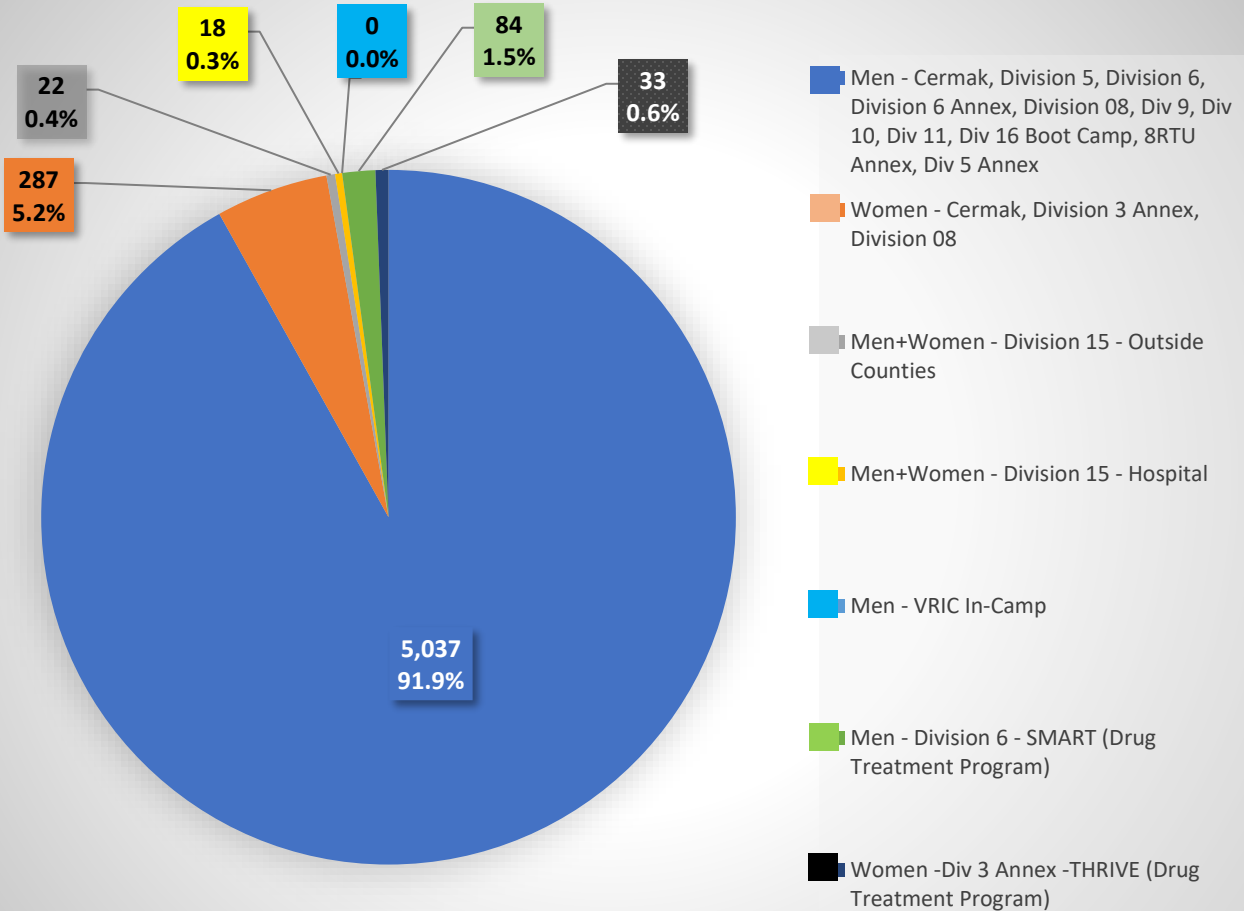

Sheriff's Daily Report

5/27/2022

Under the Custody of the Sheriff	
Total Male and Female	7,767
Jail Population	5,481
Community Corrections	2,286

Jail Population - Behind the Walls

Sheriff's Daily Report

5/27/2022

CCSO Population Demographics

In Confinement

Gender Distribution

Race Distribution

Age Distribution

Community Corrections

Gender Distribution

Race Distribution

Age Distribution