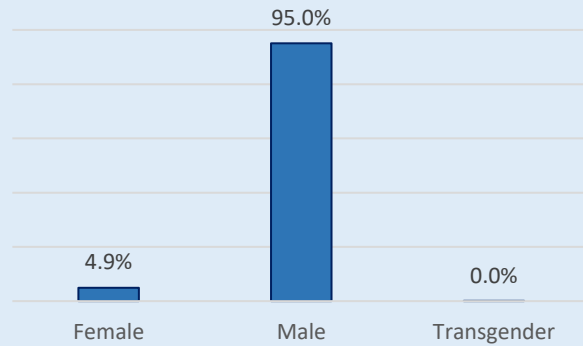

Sheriff's Daily Report

5/27/2022

Under the Custody of the Sheriff	
Total Male and Female	7,767
Jail Population	5,481
Community Corrections	2,286

Jail Population - Behind the Walls

Sheriff's Daily Report

5/27/2022

CCSO Population Demographics

In Confinement

Gender Distribution

Race Distribution

Age Distribution

Community Corrections

Gender Distribution

Race Distribution

Age Distribution