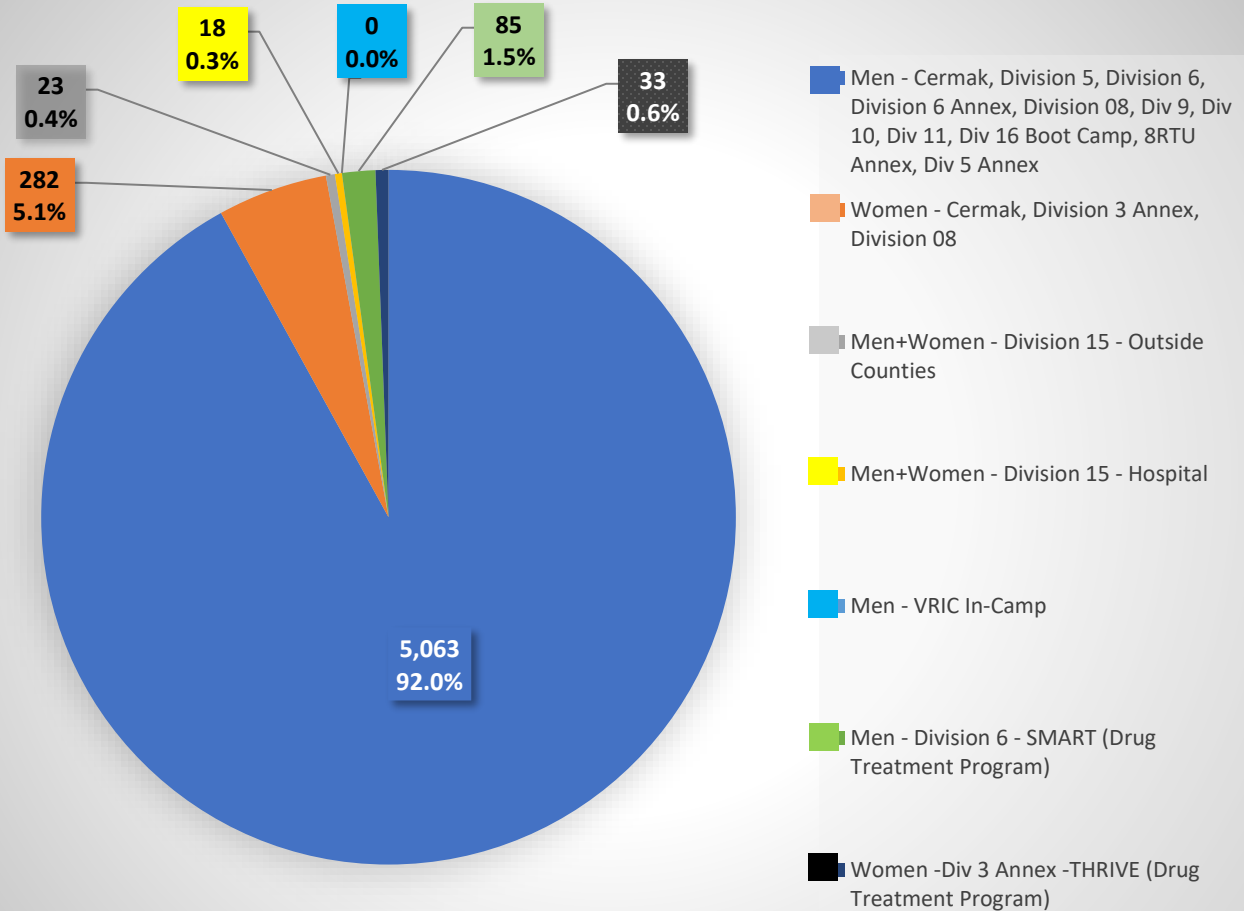

Sheriff's Daily Report

5/25/2022

| Under the Custody of the Sheriff | |
|----------------------------------|-------|
| Total Male and Female | 7,785 |
| Jail Population | 5,504 |
| Community Corrections | 2,281 |

Jail Population - Behind the Walls

Sheriff's Daily Report

5/25/2022

CCSO Population Demographics