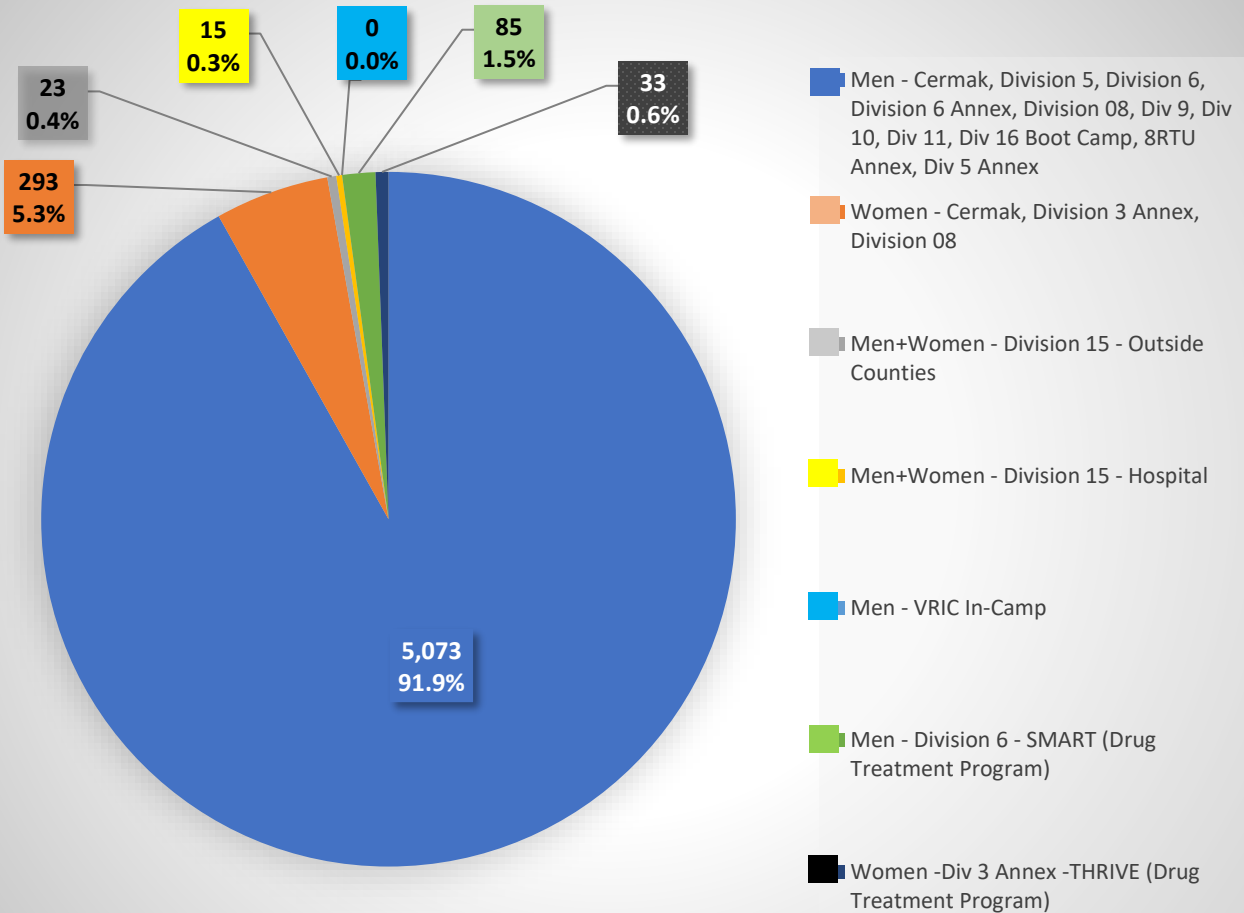

Sheriff's Daily Report

5/24/2022

Under the Custody of the Sheriff	
Total Male and Female	7,812
Jail Population	5,522
Community Corrections	2,290

Jail Population - Behind the Walls

Sheriff's Daily Report

5/24/2022

CCSO Population Demographics

In Confinement

Gender Distribution

Race Distribution

Age Distribution

Community Corrections

Gender Distribution

Race Distribution

Age Distribution