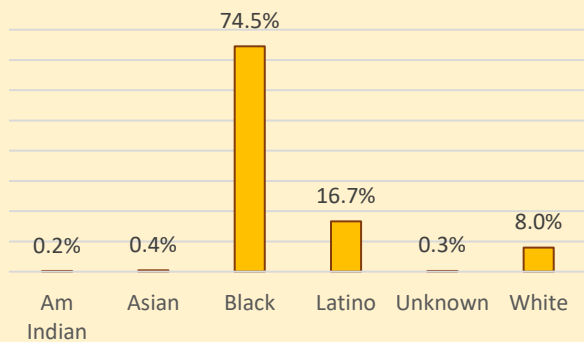

Sheriff's Daily Report

5/24/2022

Under the Custody of the Sheriff	
Total Male and Female	7,812
Jail Population	5,522
Community Corrections	2,290

Jail Population - Behind the Walls

Sheriff's Daily Report

5/24/2022

CCSO Population Demographics

In Confinement

Gender Distribution

Race Distribution

Age Distribution

Community Corrections

Gender Distribution

Race Distribution

Age Distribution