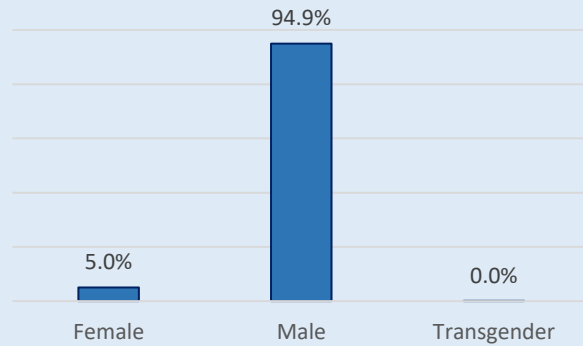

Sheriff's Daily Report

5/24/2022

Under the Custody of the Sheriff	
Total Male and Female	7,812
Jail Population	5,522
Community Corrections	2,290

Jail Population - Behind the Walls

Sheriff's Daily Report

5/24/2022

CCSO Population Demographics

In Confinement

Gender Distribution

Race Distribution

Age Distribution

Community Corrections

Gender Distribution

Race Distribution

Age Distribution