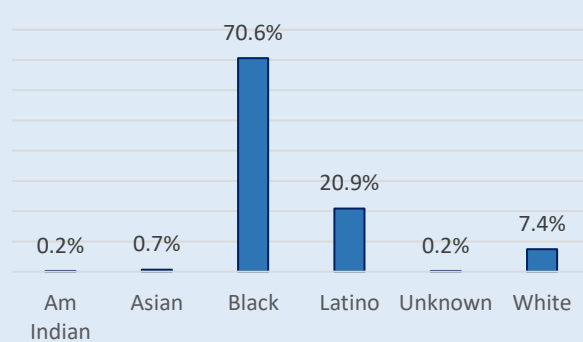

Sheriff's Daily Report

5/24/2022

Under the Custody of the Sheriff	
Total Male and Female	7,812
Jail Population	5,522
Community Corrections	2,290

Jail Population - Behind the Walls

Sheriff's Daily Report

5/24/2022

CCSO Population Demographics

In Confinement

Gender Distribution

Race Distribution

Age Distribution

Community Corrections

Gender Distribution

Race Distribution

Age Distribution