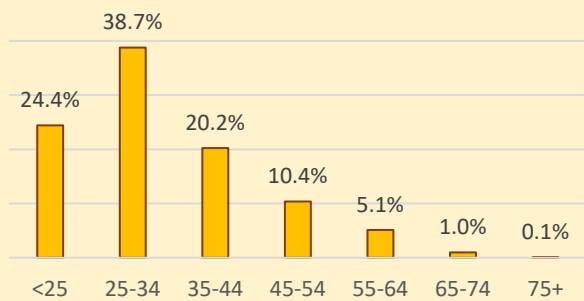

Sheriff's Daily Report

5/24/2022

Under the Custody of the Sheriff	
Total Male and Female	7,812
Jail Population	5,522
Community Corrections	2,290

Jail Population - Behind the Walls

Sheriff's Daily Report

5/24/2022

CCSO Population Demographics

In Confinement

Gender Distribution

Race Distribution

Age Distribution

Community Corrections

Gender Distribution

Race Distribution

Age Distribution