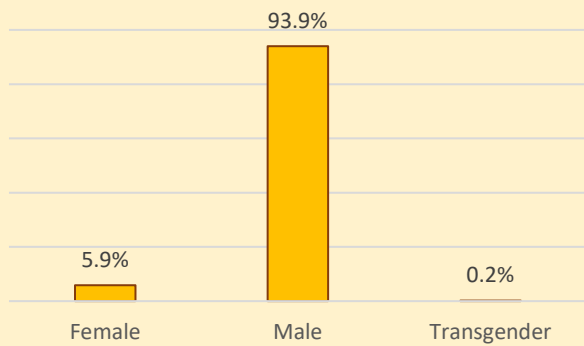

Sheriff's Daily Report

5/24/2022

Under the Custody of the Sheriff	
Total Male and Female	7,812
Jail Population	5,522
Community Corrections	2,290

Jail Population - Behind the Walls

Sheriff's Daily Report

5/24/2022

CCSO Population Demographics

In Confinement

Gender Distribution

Race Distribution

Age Distribution

Community Corrections

Gender Distribution

Race Distribution

Age Distribution