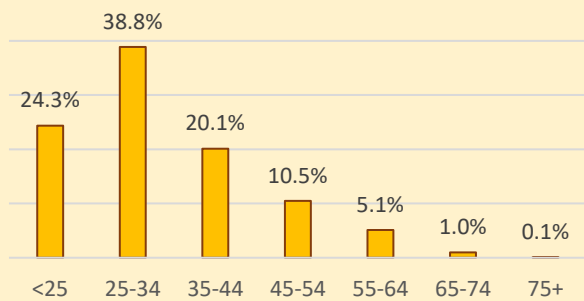

Sheriff's Daily Report

5/23/2022

Under the Custody of the Sheriff	
Total Male and Female	7,858
Jail Population	5,562
Community Corrections	2,296

Jail Population - Behind the Walls

Sheriff's Daily Report

5/23/2022

CCSO Population Demographics

In Confinement

Gender Distribution

Race Distribution

Age Distribution

Community Corrections

Gender Distribution

Race Distribution

Age Distribution