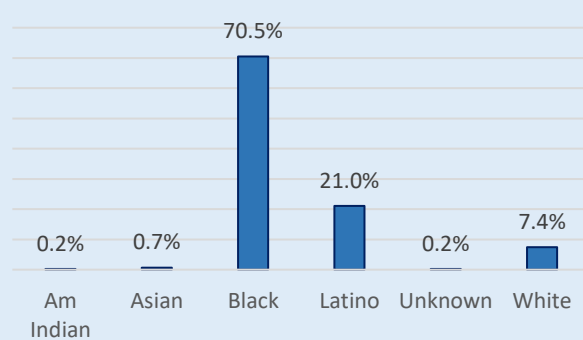

Sheriff's Daily Report

5/23/2022

Under the Custody of the Sheriff	
Total Male and Female	7,858
Jail Population	5,562
Community Corrections	2,296

Jail Population - Behind the Walls

Sheriff's Daily Report

5/23/2022

CCSO Population Demographics

In Confinement

Gender Distribution

Race Distribution

Age Distribution

Community Corrections

Gender Distribution

Race Distribution

Age Distribution