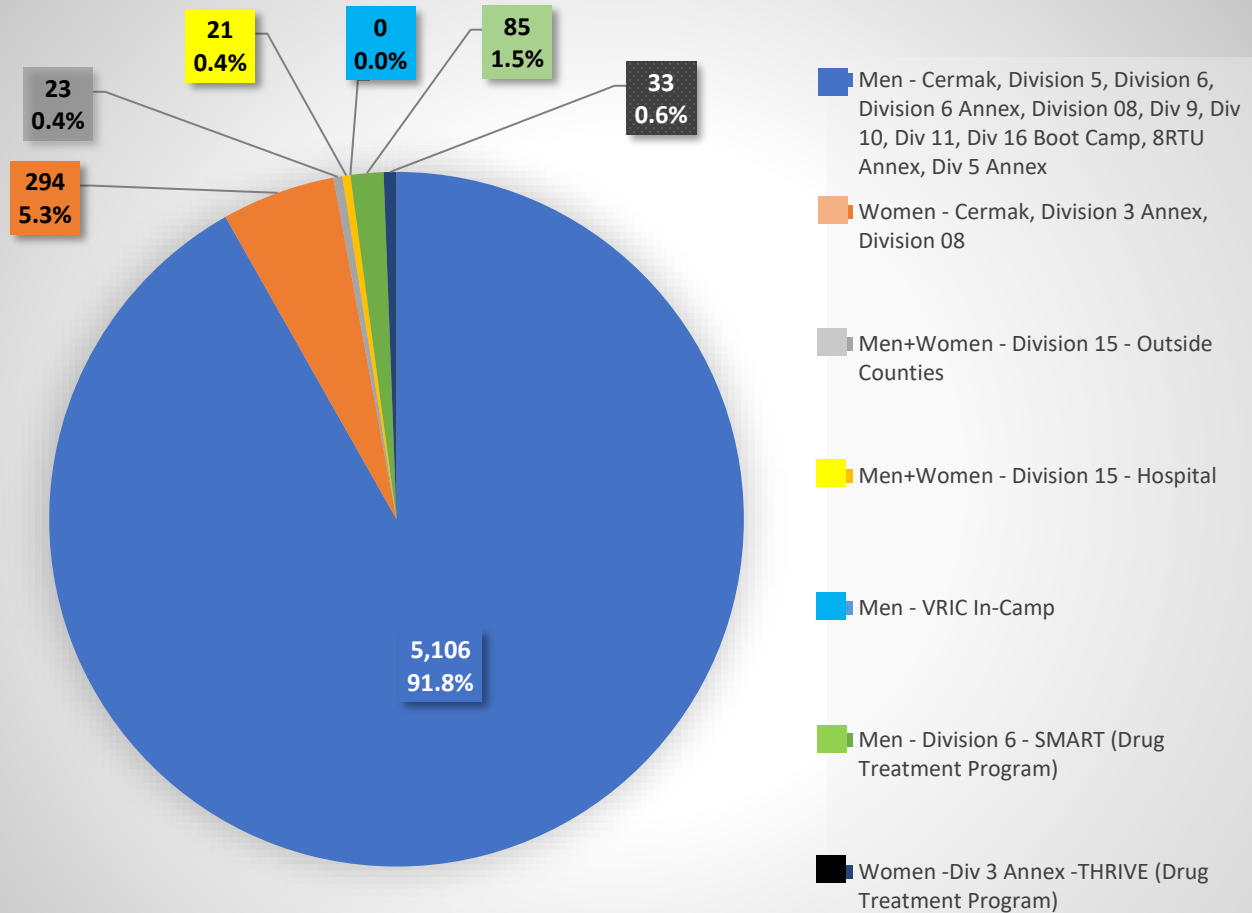

Sheriff's Daily Report

5/23/2022

Under the Custody of the Sheriff	
Total Male and Female	7,858
Jail Population	5,562
Community Corrections	2,296

Jail Population - Behind the Walls

Sheriff's Daily Report

5/23/2022

CCSO Population Demographics

In Confinement

Gender Distribution

Race Distribution

Age Distribution

Community Corrections

Gender Distribution

Race Distribution

Age Distribution