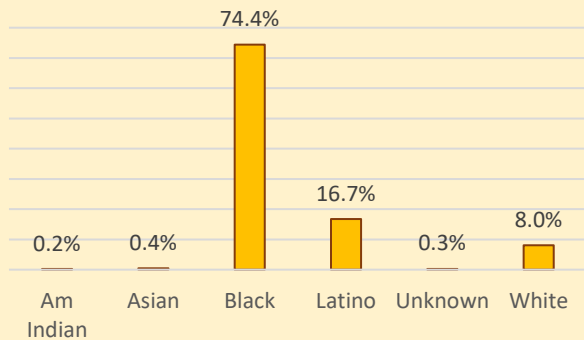

Sheriff's Daily Report

5/23/2022

Under the Custody of the Sheriff	
Total Male and Female	7,858
Jail Population	5,562
Community Corrections	2,296

Jail Population - Behind the Walls

Sheriff's Daily Report

5/23/2022

CCSO Population Demographics

In Confinement

Gender Distribution

Race Distribution

Age Distribution

Community Corrections

Gender Distribution

Race Distribution

Age Distribution