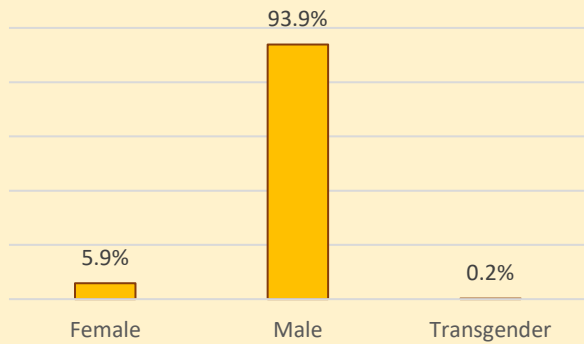

Sheriff's Daily Report

5/23/2022

Under the Custody of the Sheriff	
Total Male and Female	7,858
Jail Population	5,562
Community Corrections	2,296

Jail Population - Behind the Walls

Sheriff's Daily Report

5/23/2022

CCSO Population Demographics

In Confinement

Gender Distribution

Race Distribution

Age Distribution

Community Corrections

Gender Distribution

Race Distribution

Age Distribution