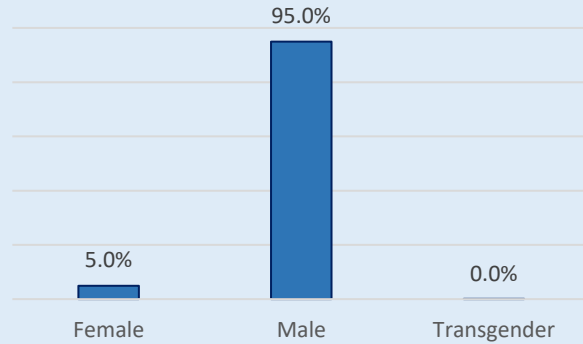

Sheriff's Daily Report

5/23/2022

Under the Custody of the Sheriff	
Total Male and Female	7,858
Jail Population	5,562
Community Corrections	2,296

Jail Population - Behind the Walls

Sheriff's Daily Report

5/23/2022

CCSO Population Demographics

In Confinement

Gender Distribution

Race Distribution

Age Distribution

Community Corrections

Gender Distribution

Race Distribution

Age Distribution