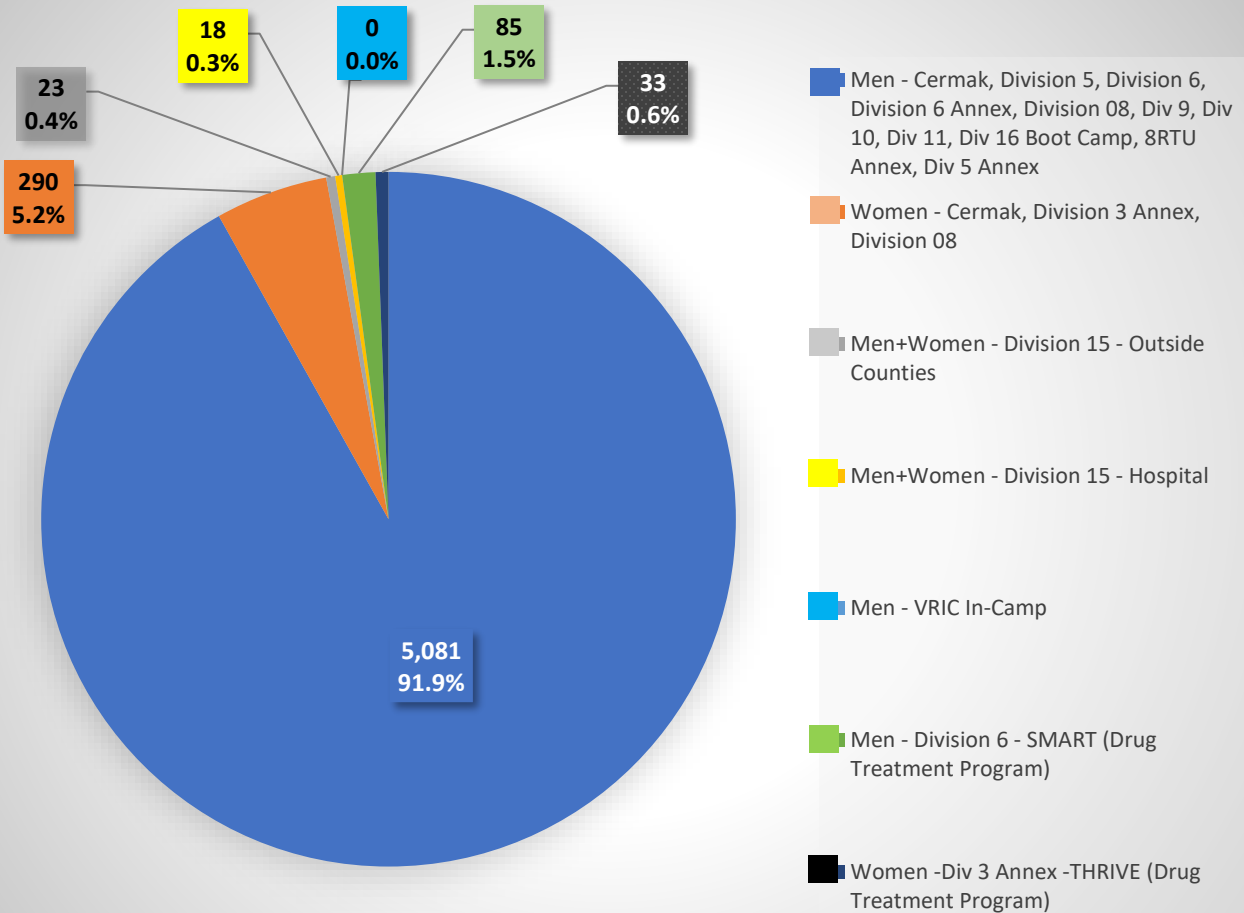

Sheriff's Daily Report

5/22/2022

Under the Custody of the Sheriff	
Total Male and Female	7,808
Jail Population	5,530
Community Corrections	2,278

Jail Population - Behind the Walls

Sheriff's Daily Report

5/22/2022

CCSO Population Demographics