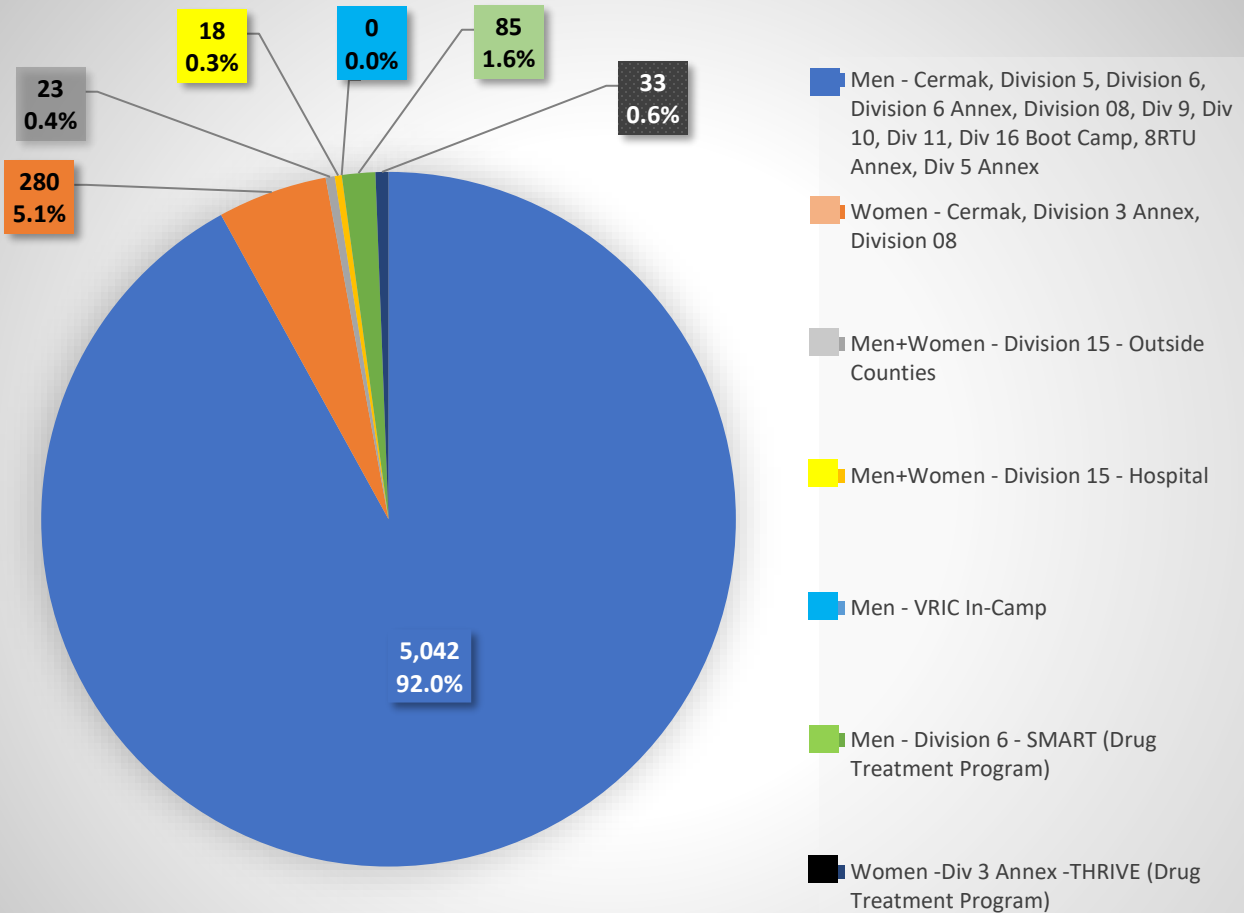

Sheriff's Daily Report

5/21/2022

Under the Custody of the Sheriff	
Total Male and Female	7,749
Jail Population	5,481
Community Corrections	2,268

Jail Population - Behind the Walls

Sheriff's Daily Report

5/21/2022

CCSO Population Demographics