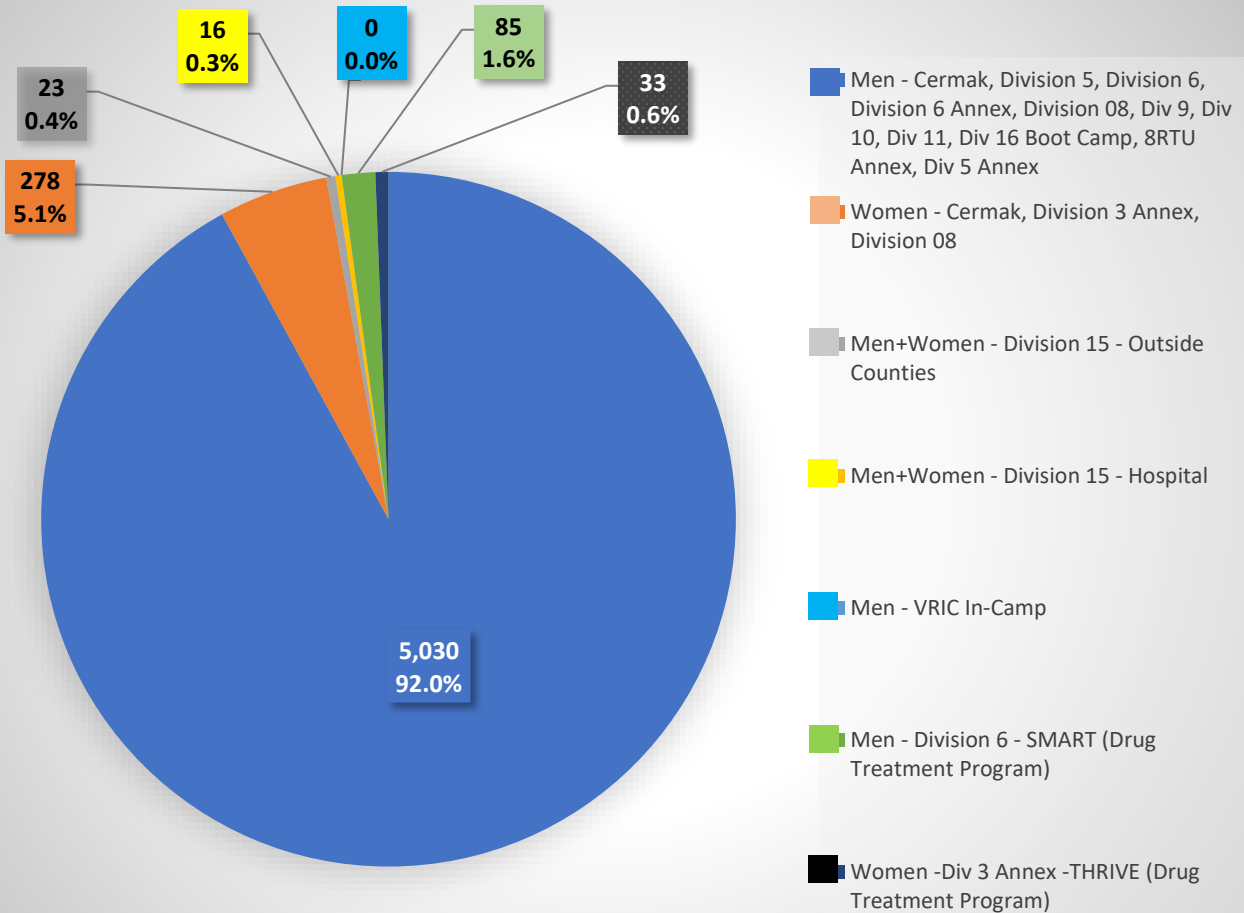

Sheriff's Daily Report

5/20/2022

Under the Custody of the Sheriff	
Total Male and Female	7,735
Jail Population	5,465
Community Corrections	2,270

Jail Population - Behind the Walls

Sheriff's Daily Report

5/20/2022

CCSO Population Demographics