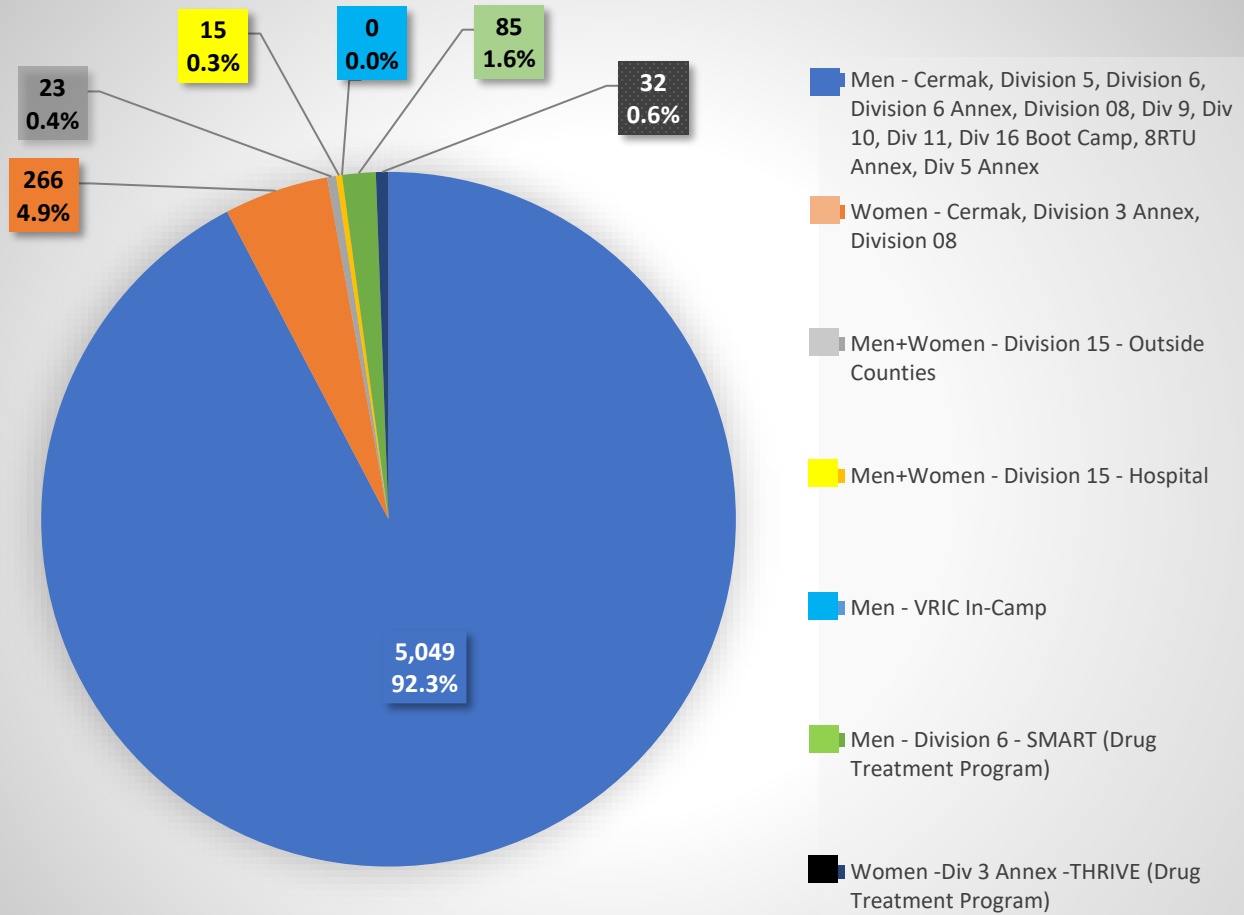

Sheriff's Daily Report

5/19/2022

Under the Custody of the Sheriff	
Total Male and Female	7,742
Jail Population	5,470
Community Corrections	2,272

Jail Population - Behind the Walls

Sheriff's Daily Report

5/19/2022

CCSO Population Demographics