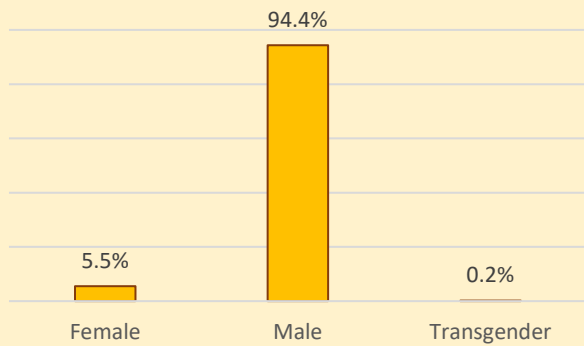

Sheriff's Daily Report

5/18/2022

CCSO Population Demographics

In Confinement

Gender Distribution