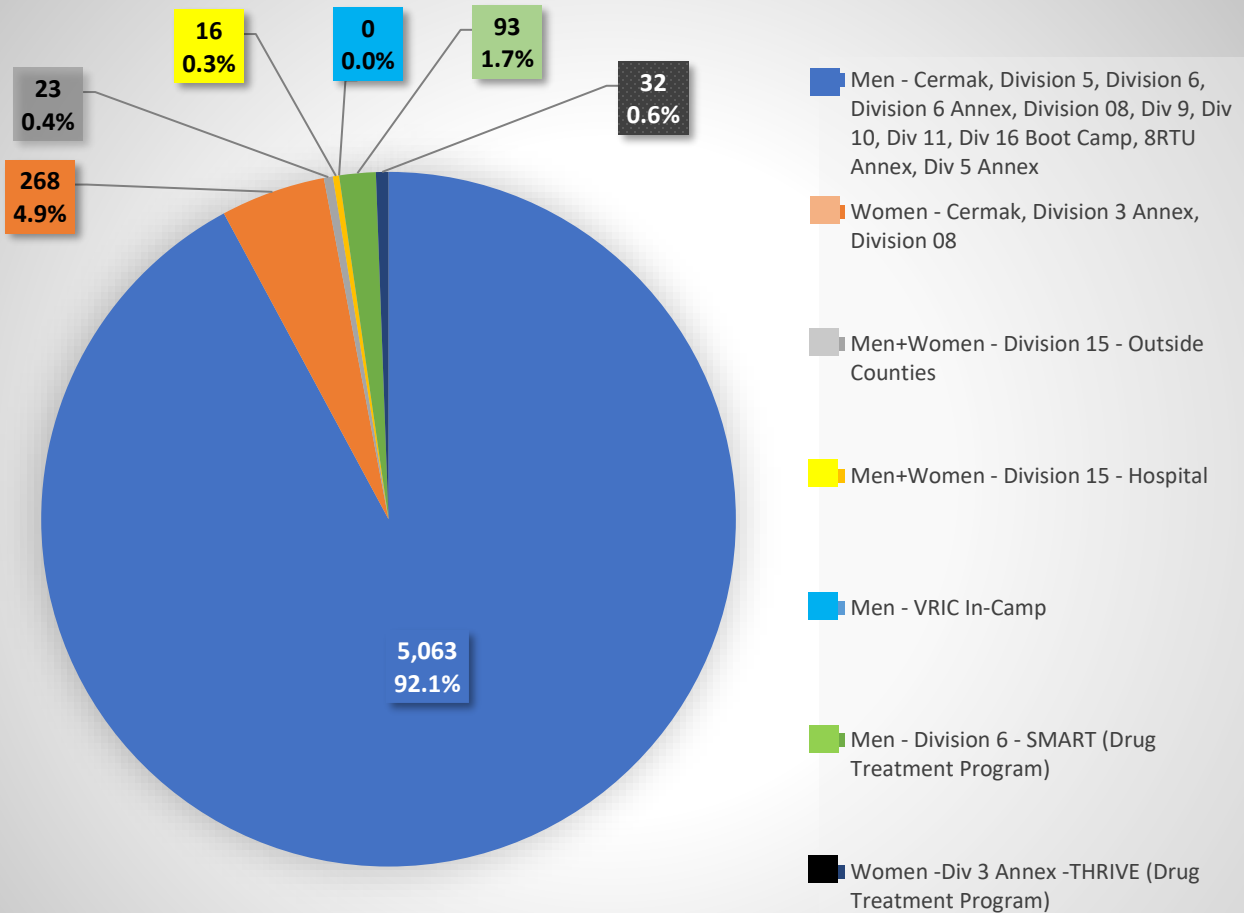

## 5/18/2022

Under the Custody of the Sheriff	
Total Male and Female	<b>7,772</b>
Jail Population	5,495
Community Corrections	2,277

### Jail Population - Behind the Walls

#### Race Distribution

#### Age Distribution