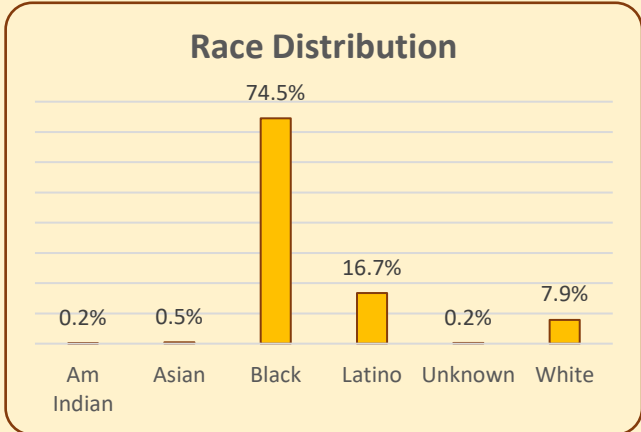

CCSO Population Demographics

In Confinement