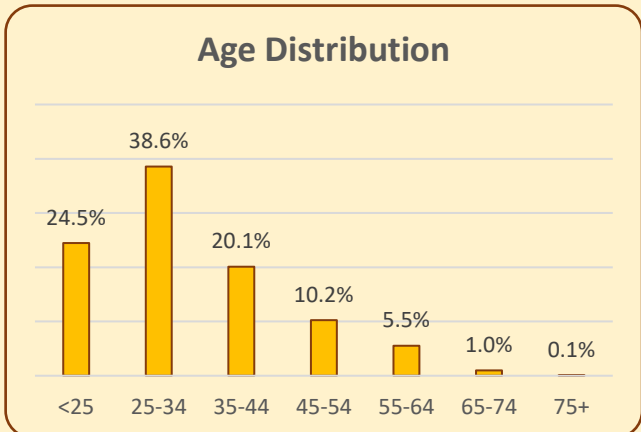

CCSO Population Demographics

In Confinement