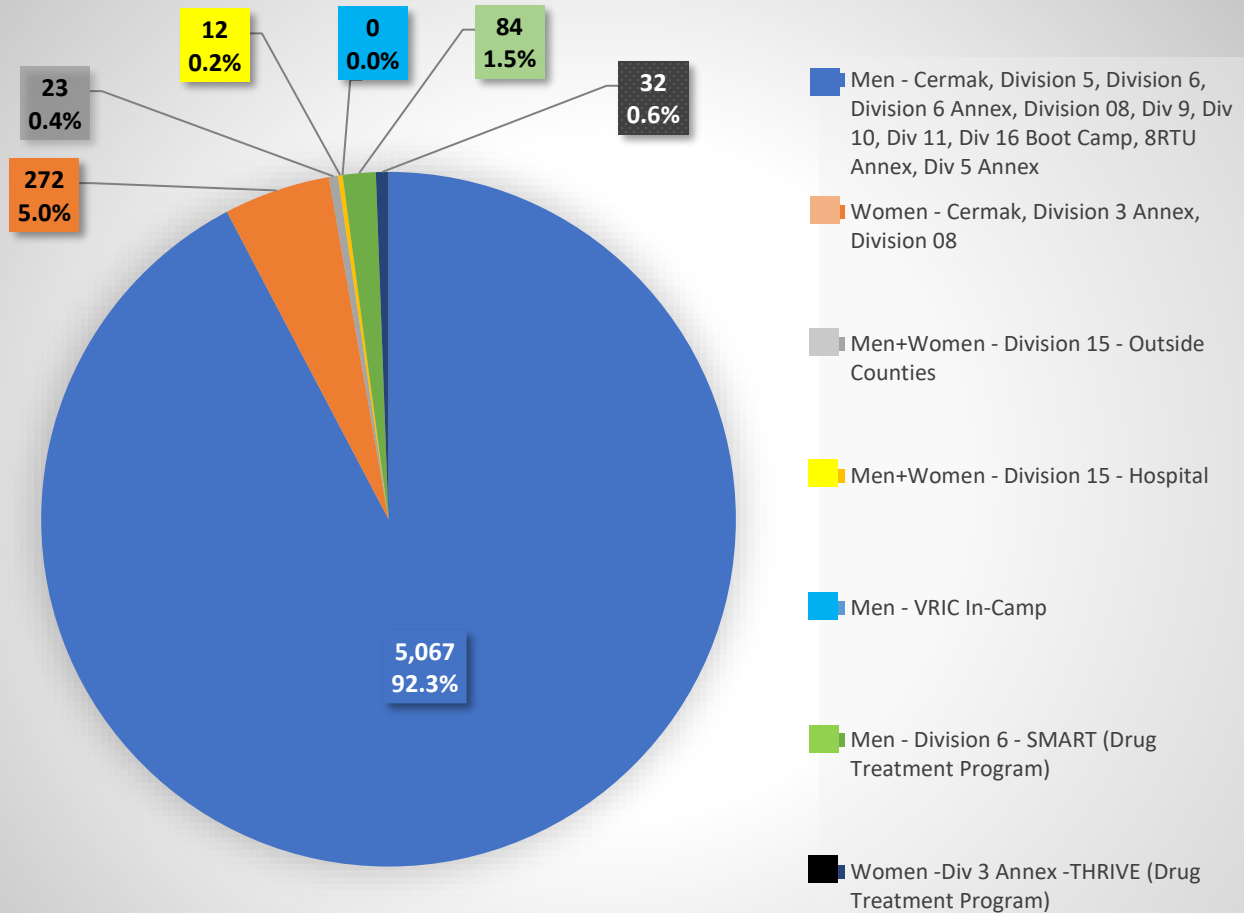

Sheriff's Daily Report

5/14/2022

Under the Custody of the Sheriff	
Total Male and Female	7,771
Jail Population	5,490
Community Corrections	2,281

Jail Population - Behind the Walls

Sheriff's Daily Report

5/14/2022

CCSO Population Demographics

In Confinement

Community Corrections