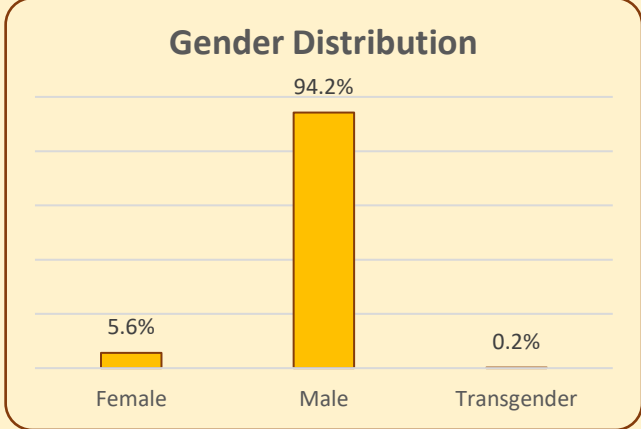

CCSO Population Demographics

In Confinement