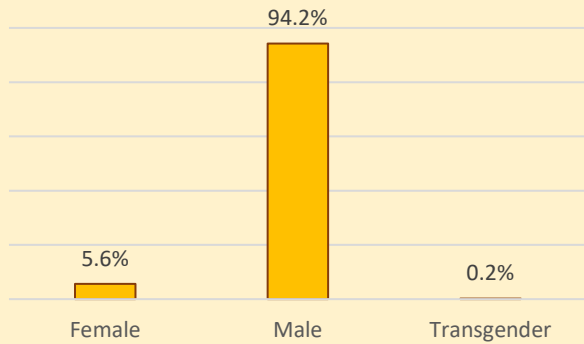

Sheriff's Daily Report

5/9/2022

CCSO Population Demographics

In Confinement

Gender Distribution