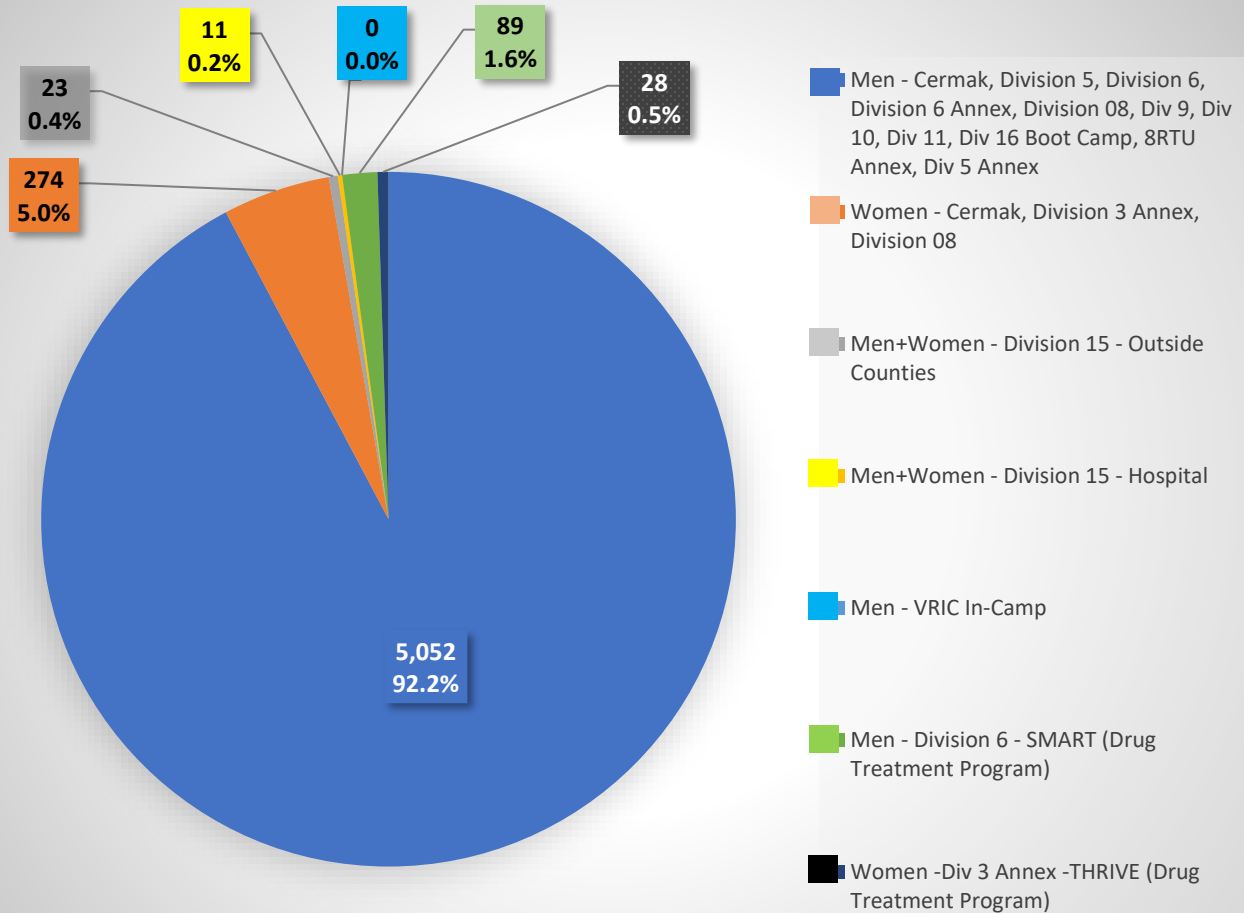

# Sheriff's Daily Report

5/9/2022

Under the Custody of the Sheriff	
<b>Total Male and Female</b>	<b>7,781</b>
Jail Population	5,477
Community Corrections	2,304

## Jail Population - Behind the Walls

#### Race Distribution

#### Age Distribution