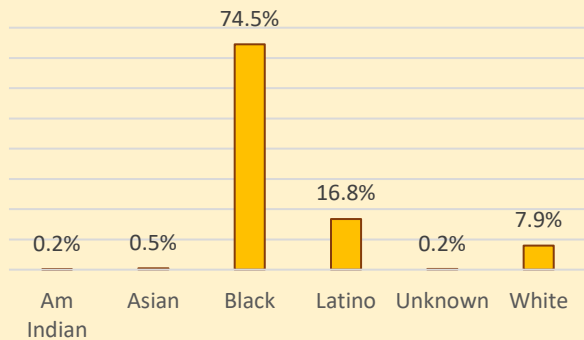

Sheriff's Daily Report

5/8/2022

Under the Custody of the Sheriff	
Total Male and Female	7,754
Jail Population	5,462
Community Corrections	2,292

Jail Population - Behind the Walls

Sheriff's Daily Report

5/8/2022

CCSO Population Demographics

In Confinement

Gender Distribution

Race Distribution

Age Distribution

Community Corrections

Gender Distribution

Race Distribution

Age Distribution