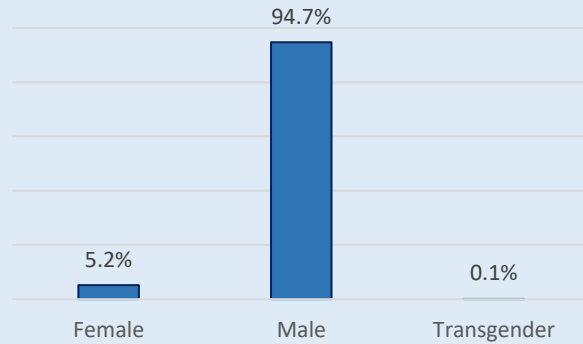

Sheriff's Daily Report

5/8/2022

Under the Custody of the Sheriff	
Total Male and Female	7,754
Jail Population	5,462
Community Corrections	2,292

Jail Population - Behind the Walls

Sheriff's Daily Report

5/8/2022

CCSO Population Demographics

In Confinement

Gender Distribution

Race Distribution

Age Distribution

Community Corrections

Gender Distribution

Race Distribution

Age Distribution