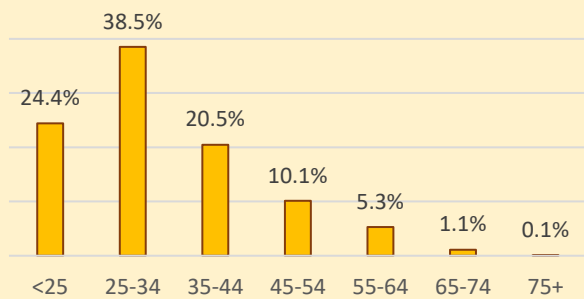

Sheriff's Daily Report

5/8/2022

Under the Custody of the Sheriff	
Total Male and Female	7,754
Jail Population	5,462
Community Corrections	2,292

Jail Population - Behind the Walls

Sheriff's Daily Report

5/8/2022

CCSO Population Demographics

In Confinement

Gender Distribution

Race Distribution

Age Distribution

Community Corrections

Gender Distribution

Race Distribution

Age Distribution