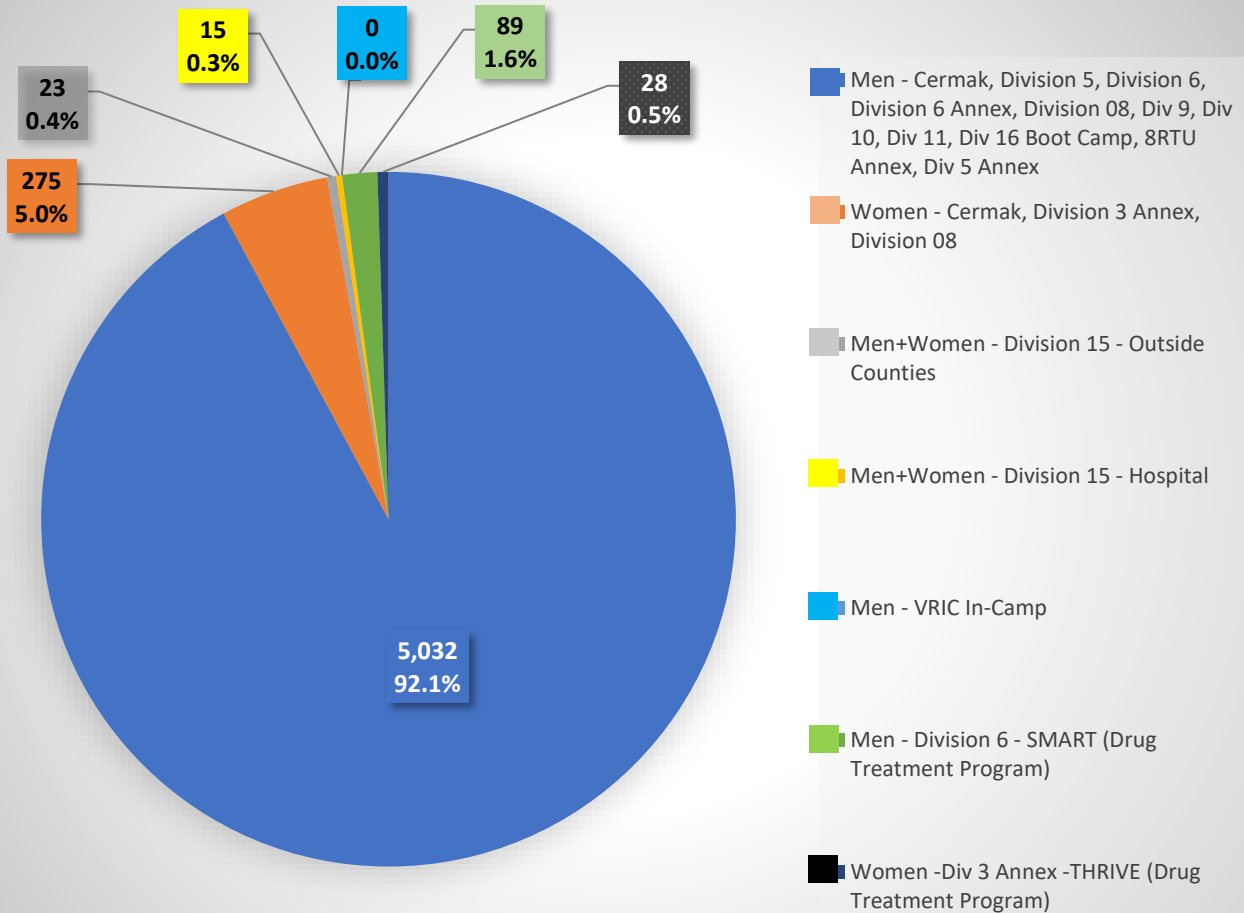

Sheriff's Daily Report

5/8/2022

Under the Custody of the Sheriff	
Total Male and Female	7,754
Jail Population	5,462
Community Corrections	2,292

Jail Population - Behind the Walls

Sheriff's Daily Report

5/8/2022

CCSO Population Demographics

In Confinement

Gender Distribution

Race Distribution

Age Distribution

Community Corrections

Gender Distribution

Race Distribution

Age Distribution