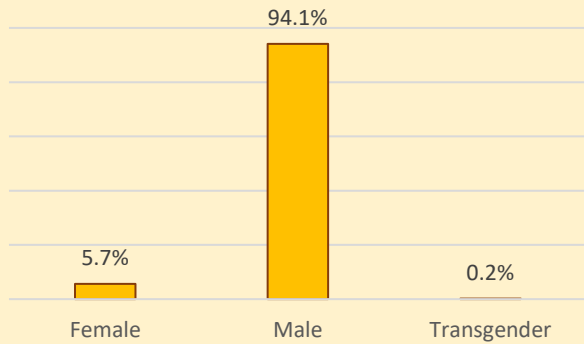

Sheriff's Daily Report

5/8/2022

Under the Custody of the Sheriff	
Total Male and Female	7,754
Jail Population	5,462
Community Corrections	2,292

Jail Population - Behind the Walls

Sheriff's Daily Report

5/8/2022

CCSO Population Demographics

In Confinement

Gender Distribution

Race Distribution

Age Distribution

Community Corrections

Gender Distribution

Race Distribution

Age Distribution