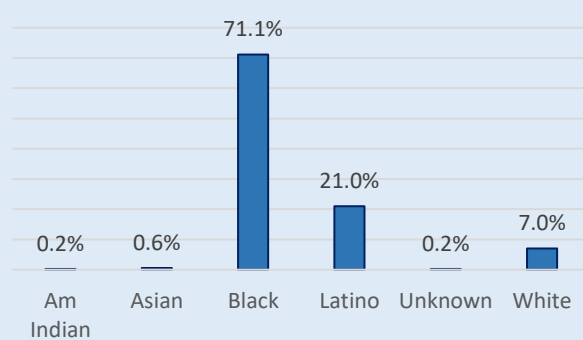

Sheriff's Daily Report

5/8/2022

Under the Custody of the Sheriff	
Total Male and Female	7,754
Jail Population	5,462
Community Corrections	2,292

Jail Population - Behind the Walls

Sheriff's Daily Report

5/8/2022

CCSO Population Demographics

In Confinement

Gender Distribution

Race Distribution

Age Distribution

Community Corrections

Gender Distribution

Race Distribution

Age Distribution