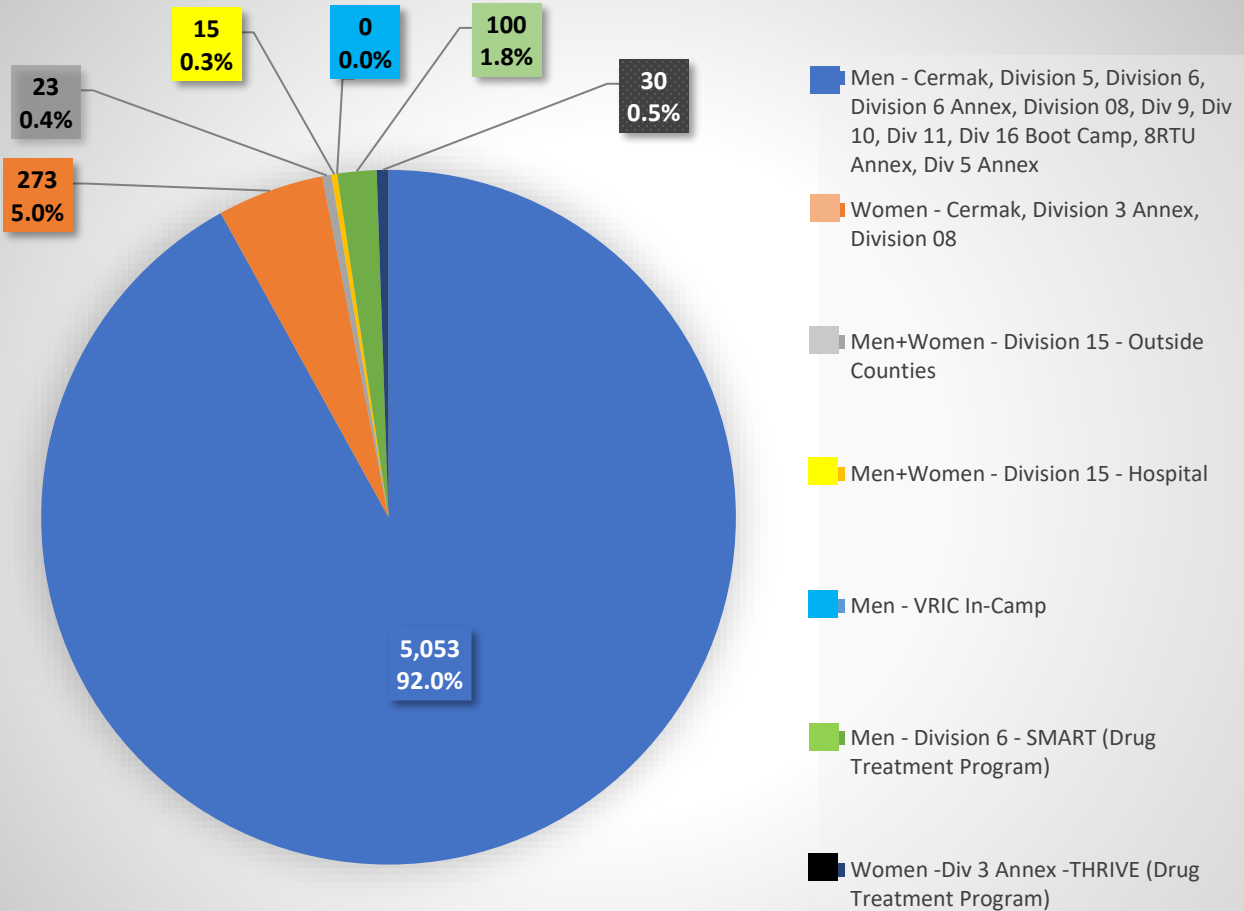

Sheriff's Daily Report

5/4/2022

| Under the Custody of the Sheriff | |
|----------------------------------|-------|
| Total Male and Female | 7,813 |
| Jail Population | 5,494 |
| Community Corrections | 2,319 |

Jail Population - Behind the Walls

Sheriff's Daily Report

5/4/2022

CCSO Population Demographics