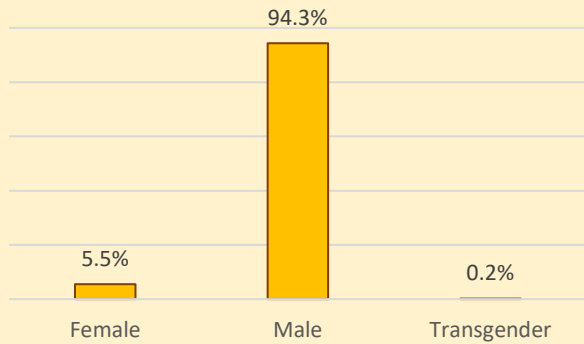

Sheriff's Daily Report

5/2/2022

Under the Custody of the Sheriff	
Total Male and Female	7,920
Jail Population	5,576
Community Corrections	2,344

Jail Population - Behind the Walls

Sheriff's Daily Report

5/2/2022

CCSO Population Demographics

In Confinement

Gender Distribution

Race Distribution

Age Distribution

Community Corrections

Gender Distribution

Race Distribution

Age Distribution