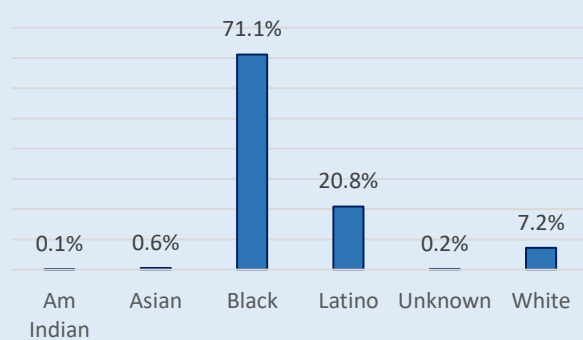

Sheriff's Daily Report

5/2/2022

Under the Custody of the Sheriff	
Total Male and Female	7,920
Jail Population	5,576
Community Corrections	2,344

Jail Population - Behind the Walls

Sheriff's Daily Report

5/2/2022

CCSO Population Demographics

In Confinement

Gender Distribution

Race Distribution

Age Distribution

Community Corrections

Gender Distribution

Race Distribution

Age Distribution