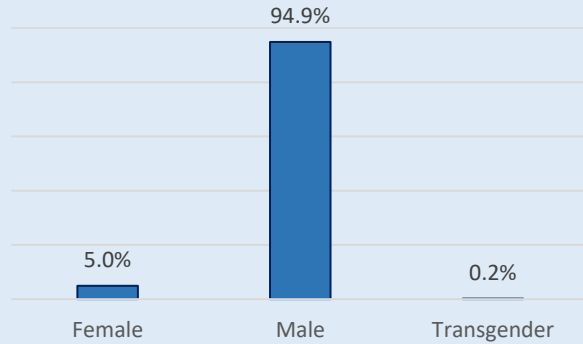

Sheriff's Daily Report

5/2/2022

Under the Custody of the Sheriff	
Total Male and Female	7,920
Jail Population	5,576
Community Corrections	2,344

Jail Population - Behind the Walls

Sheriff's Daily Report

5/2/2022

CCSO Population Demographics

In Confinement

Gender Distribution

Race Distribution

Age Distribution

Community Corrections

Gender Distribution

Race Distribution

Age Distribution