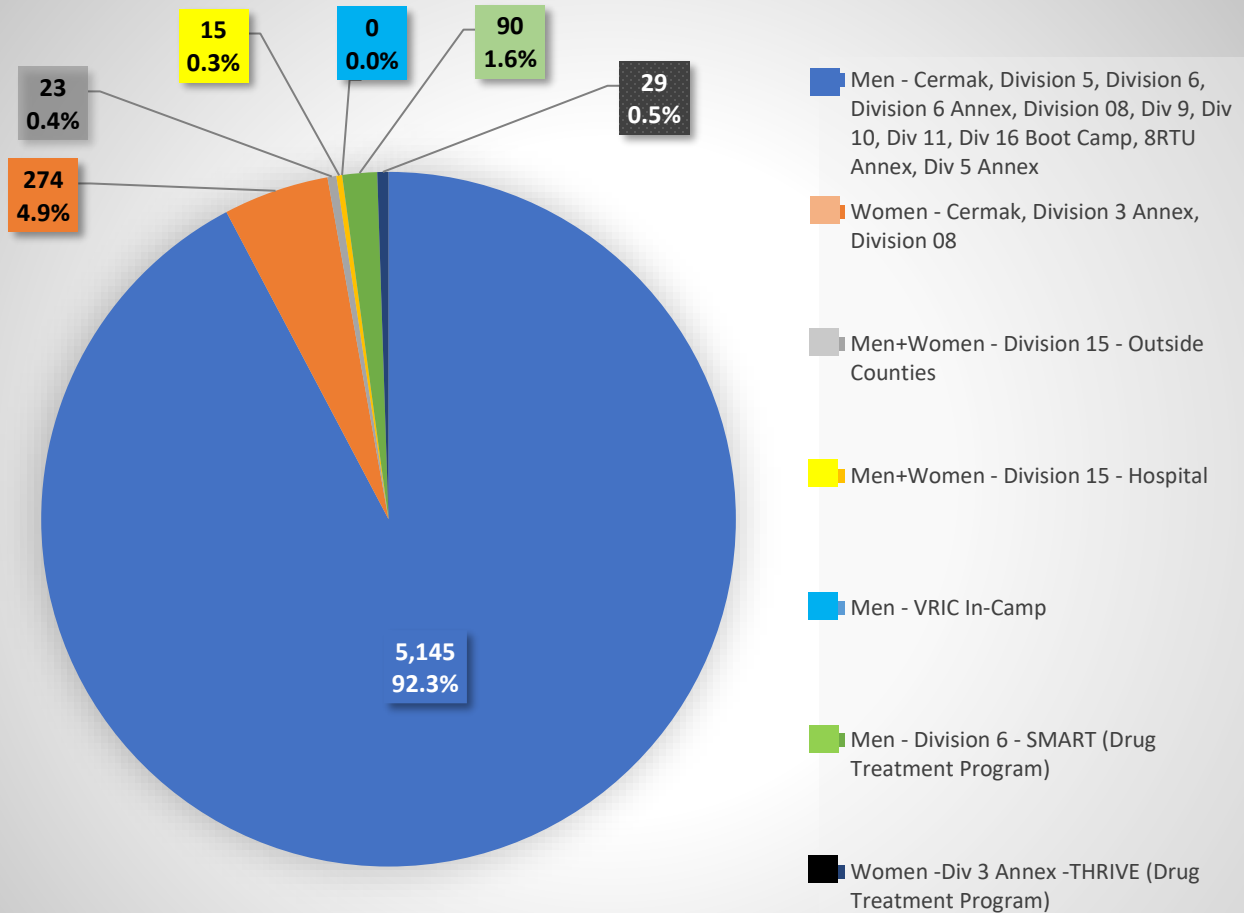

Sheriff's Daily Report

5/2/2022

Under the Custody of the Sheriff	
Total Male and Female	7,920
Jail Population	5,576
Community Corrections	2,344

Jail Population - Behind the Walls

Sheriff's Daily Report

5/2/2022

CCSO Population Demographics

In Confinement

Gender Distribution

Race Distribution

Age Distribution

Community Corrections

Gender Distribution

Race Distribution

Age Distribution