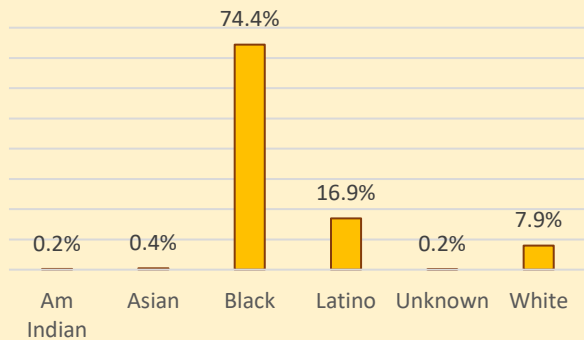

Sheriff's Daily Report

5/2/2022

Under the Custody of the Sheriff	
Total Male and Female	7,920
Jail Population	5,576
Community Corrections	2,344

Jail Population - Behind the Walls

Sheriff's Daily Report

5/2/2022

CCSO Population Demographics

In Confinement

Gender Distribution

Race Distribution

Age Distribution

Community Corrections

Gender Distribution

Race Distribution

Age Distribution