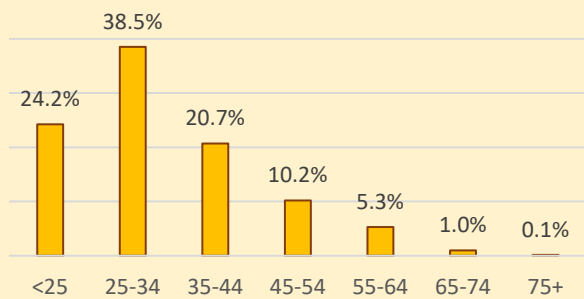

Sheriff's Daily Report

5/2/2022

Under the Custody of the Sheriff	
Total Male and Female	7,920
Jail Population	5,576
Community Corrections	2,344

Jail Population - Behind the Walls

Sheriff's Daily Report

5/2/2022

CCSO Population Demographics

In Confinement

Gender Distribution

Race Distribution

Age Distribution

Community Corrections

Gender Distribution

Race Distribution

Age Distribution