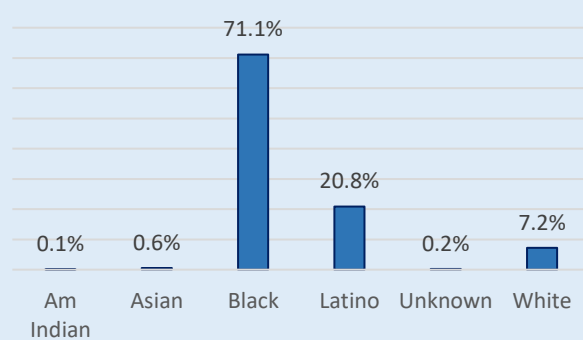

Sheriff's Daily Report

5/1/2022

Under the Custody of the Sheriff	
Total Male and Female	7,880
Jail Population	5,547
Community Corrections	2,333

Jail Population - Behind the Walls

Sheriff's Daily Report

5/1/2022

CCSO Population Demographics

In Confinement

Gender Distribution

Race Distribution

Age Distribution

Community Corrections

Gender Distribution

Race Distribution

Age Distribution