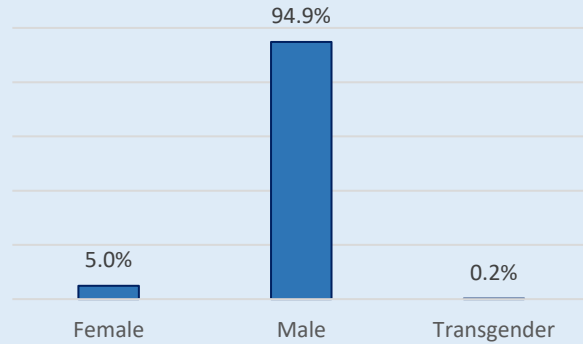

Sheriff's Daily Report

5/1/2022

Under the Custody of the Sheriff	
Total Male and Female	7,880
Jail Population	5,547
Community Corrections	2,333

Jail Population - Behind the Walls

Sheriff's Daily Report

5/1/2022

CCSO Population Demographics

In Confinement

Gender Distribution

Race Distribution

Age Distribution

Community Corrections

Gender Distribution

Race Distribution

Age Distribution