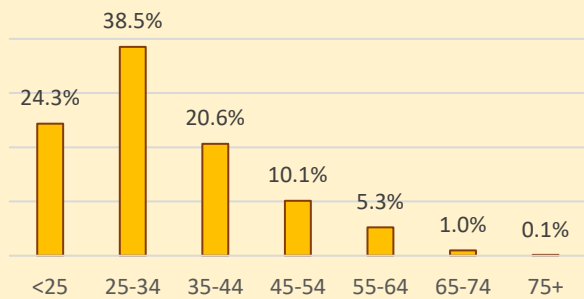

Sheriff's Daily Report

5/1/2022

Under the Custody of the Sheriff	
Total Male and Female	7,880
Jail Population	5,547
Community Corrections	2,333

Jail Population - Behind the Walls

Sheriff's Daily Report

5/1/2022

CCSO Population Demographics

In Confinement

Gender Distribution

Race Distribution

Age Distribution

Community Corrections

Gender Distribution

Race Distribution

Age Distribution