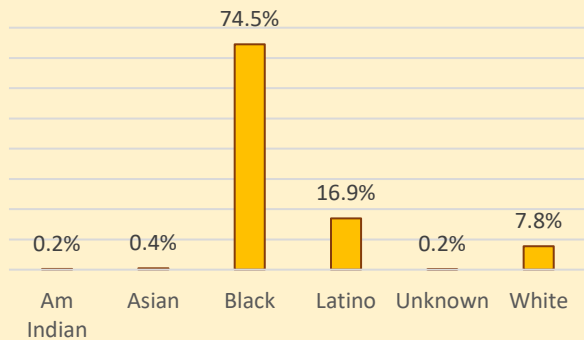

Sheriff's Daily Report

5/1/2022

Under the Custody of the Sheriff	
Total Male and Female	7,880
Jail Population	5,547
Community Corrections	2,333

Jail Population - Behind the Walls

Sheriff's Daily Report

5/1/2022

CCSO Population Demographics

In Confinement

Gender Distribution

Race Distribution

Age Distribution

Community Corrections

Gender Distribution

Race Distribution

Age Distribution