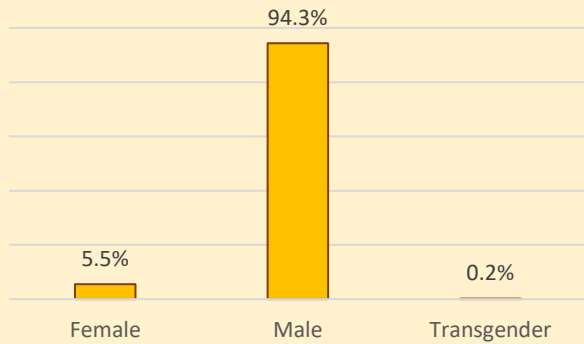

Sheriff's Daily Report

5/1/2022

Under the Custody of the Sheriff	
Total Male and Female	7,880
Jail Population	5,547
Community Corrections	2,333

Jail Population - Behind the Walls

Sheriff's Daily Report

5/1/2022

CCSO Population Demographics

In Confinement

Gender Distribution

Race Distribution

Age Distribution

Community Corrections

Gender Distribution

Race Distribution

Age Distribution