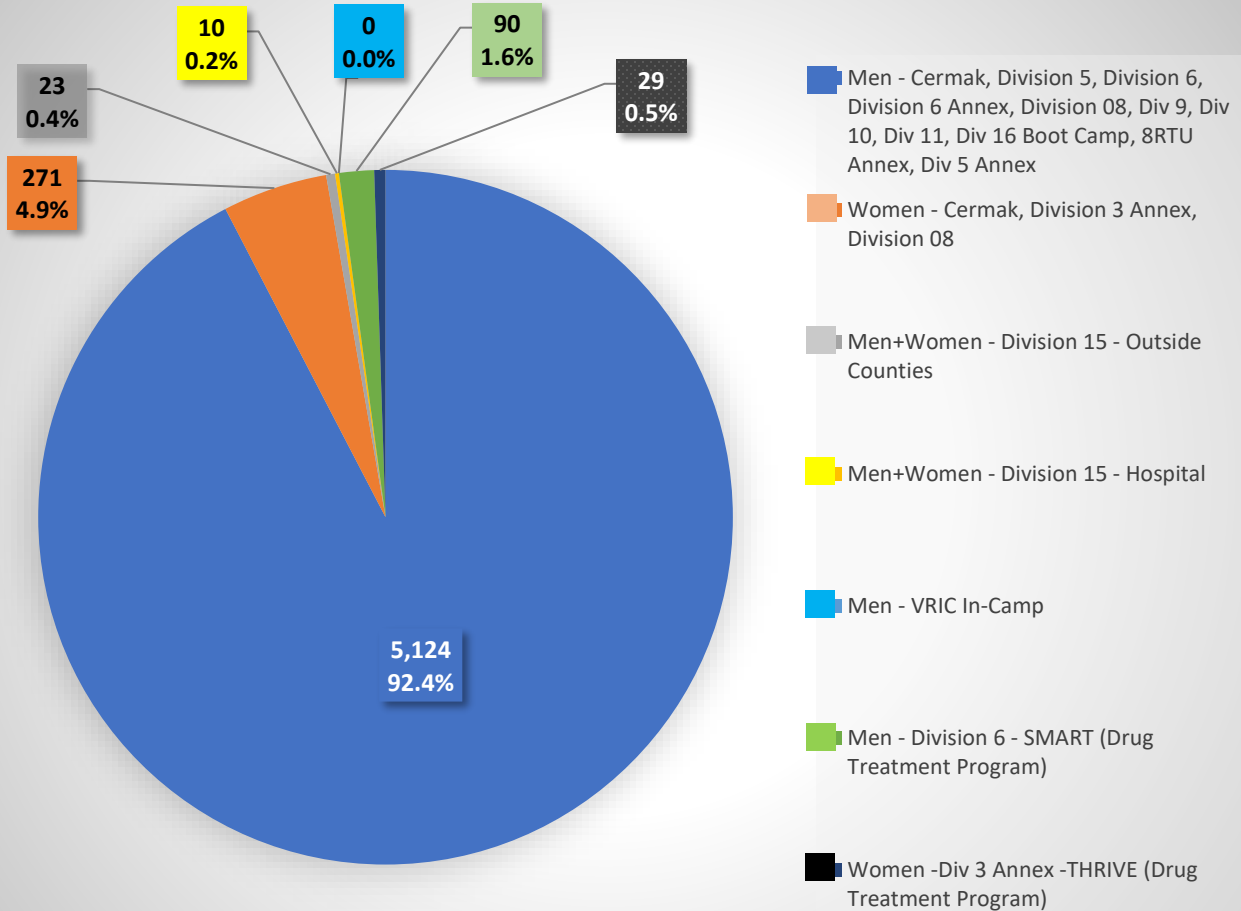

Sheriff's Daily Report

5/1/2022

Under the Custody of the Sheriff	
Total Male and Female	7,880
Jail Population	5,547
Community Corrections	2,333

Jail Population - Behind the Walls

Sheriff's Daily Report

5/1/2022

CCSO Population Demographics

In Confinement

Gender Distribution

Race Distribution

Age Distribution

Community Corrections

Gender Distribution

Race Distribution

Age Distribution