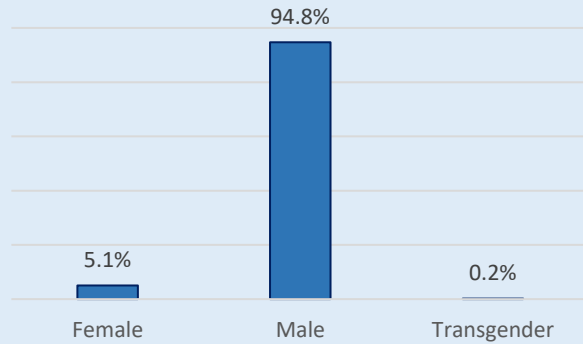

Sheriff's Daily Report

4/30/2022

Under the Custody of the Sheriff	
Total Male and Female	7,839
Jail Population	5,509
Community Corrections	2,330

Jail Population - Behind the Walls

Sheriff's Daily Report

4/30/2022

CCSO Population Demographics

In Confinement

Gender Distribution

Race Distribution

Age Distribution

Community Corrections

Gender Distribution

Race Distribution

Age Distribution