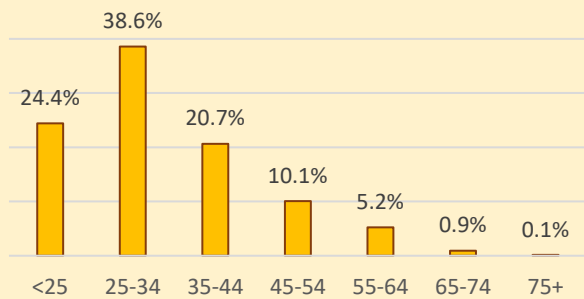

Sheriff's Daily Report

4/30/2022

Under the Custody of the Sheriff	
Total Male and Female	7,839
Jail Population	5,509
Community Corrections	2,330

Jail Population - Behind the Walls

Sheriff's Daily Report

4/30/2022

CCSO Population Demographics

In Confinement

Gender Distribution

Race Distribution

Age Distribution

Community Corrections

Gender Distribution

Race Distribution

Age Distribution