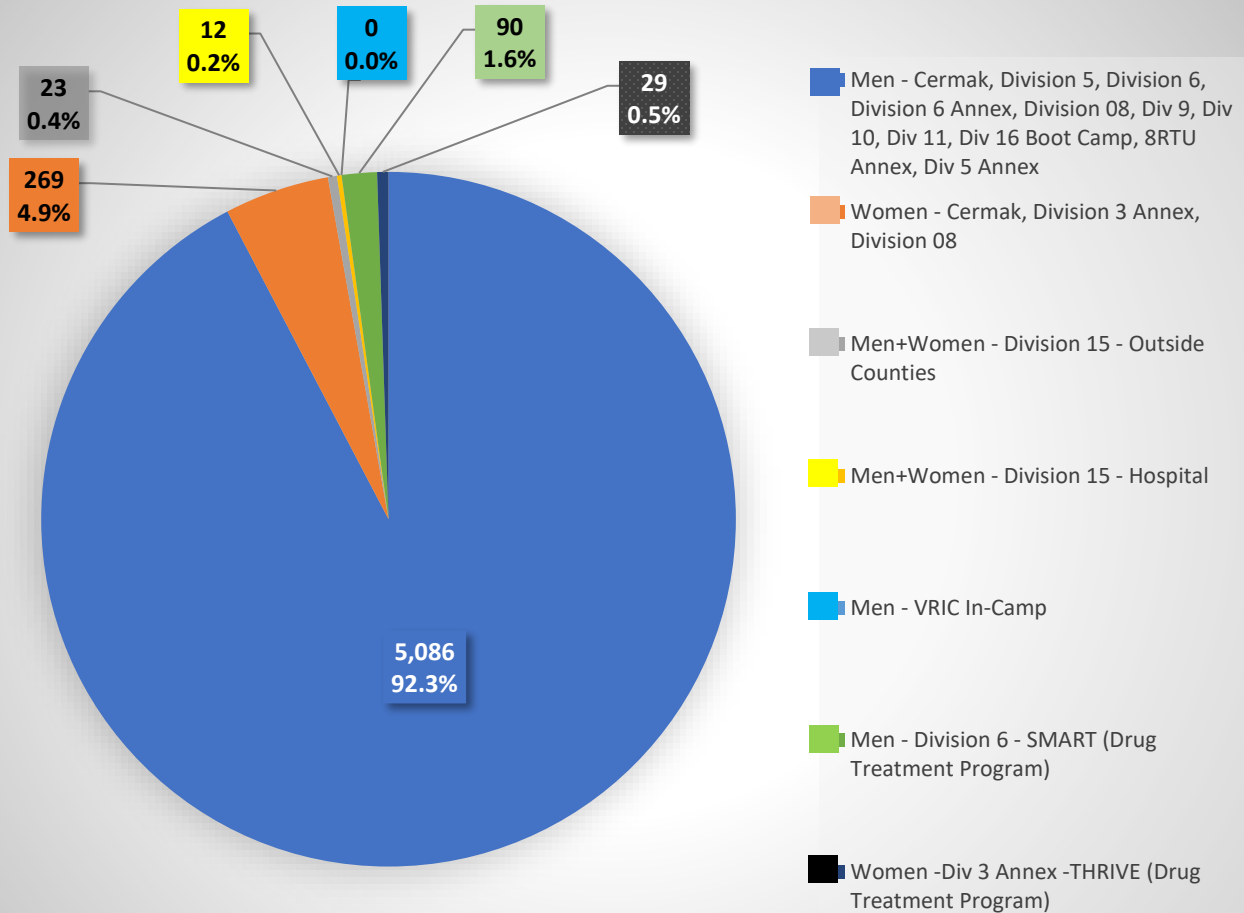

Sheriff's Daily Report

4/30/2022

Under the Custody of the Sheriff	
Total Male and Female	7,839
Jail Population	5,509
Community Corrections	2,330

Jail Population - Behind the Walls

Sheriff's Daily Report

4/30/2022

CCSO Population Demographics

In Confinement

Gender Distribution

Race Distribution

Age Distribution

Community Corrections

Gender Distribution

Race Distribution

Age Distribution