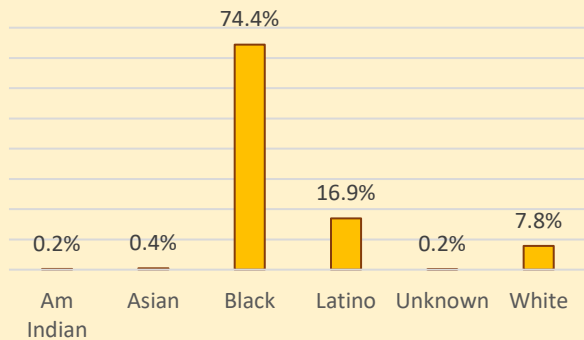

Sheriff's Daily Report

4/30/2022

Under the Custody of the Sheriff	
Total Male and Female	7,839
Jail Population	5,509
Community Corrections	2,330

Jail Population - Behind the Walls

Sheriff's Daily Report

4/30/2022

CCSO Population Demographics

In Confinement

Gender Distribution

Race Distribution

Age Distribution

Community Corrections

Gender Distribution

Race Distribution

Age Distribution