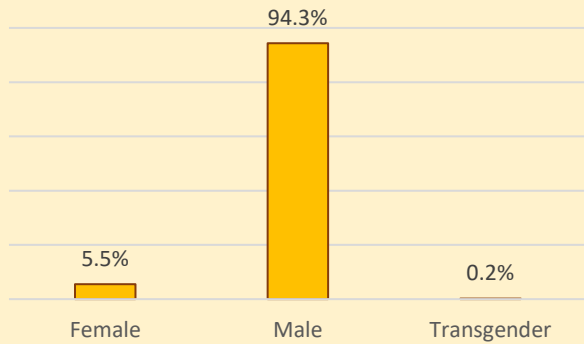

Sheriff's Daily Report

4/30/2022

Under the Custody of the Sheriff	
Total Male and Female	7,839
Jail Population	5,509
Community Corrections	2,330

Jail Population - Behind the Walls

Sheriff's Daily Report

4/30/2022

CCSO Population Demographics

In Confinement

Gender Distribution

Race Distribution

Age Distribution

Community Corrections

Gender Distribution

Race Distribution

Age Distribution