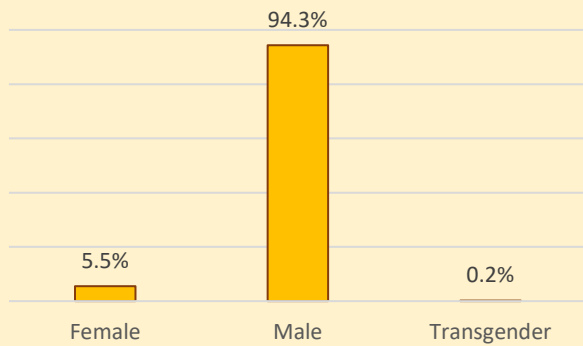

Sheriff's Daily Report

4/29/2022

CCSO Population Demographics

In Confinement

Gender Distribution