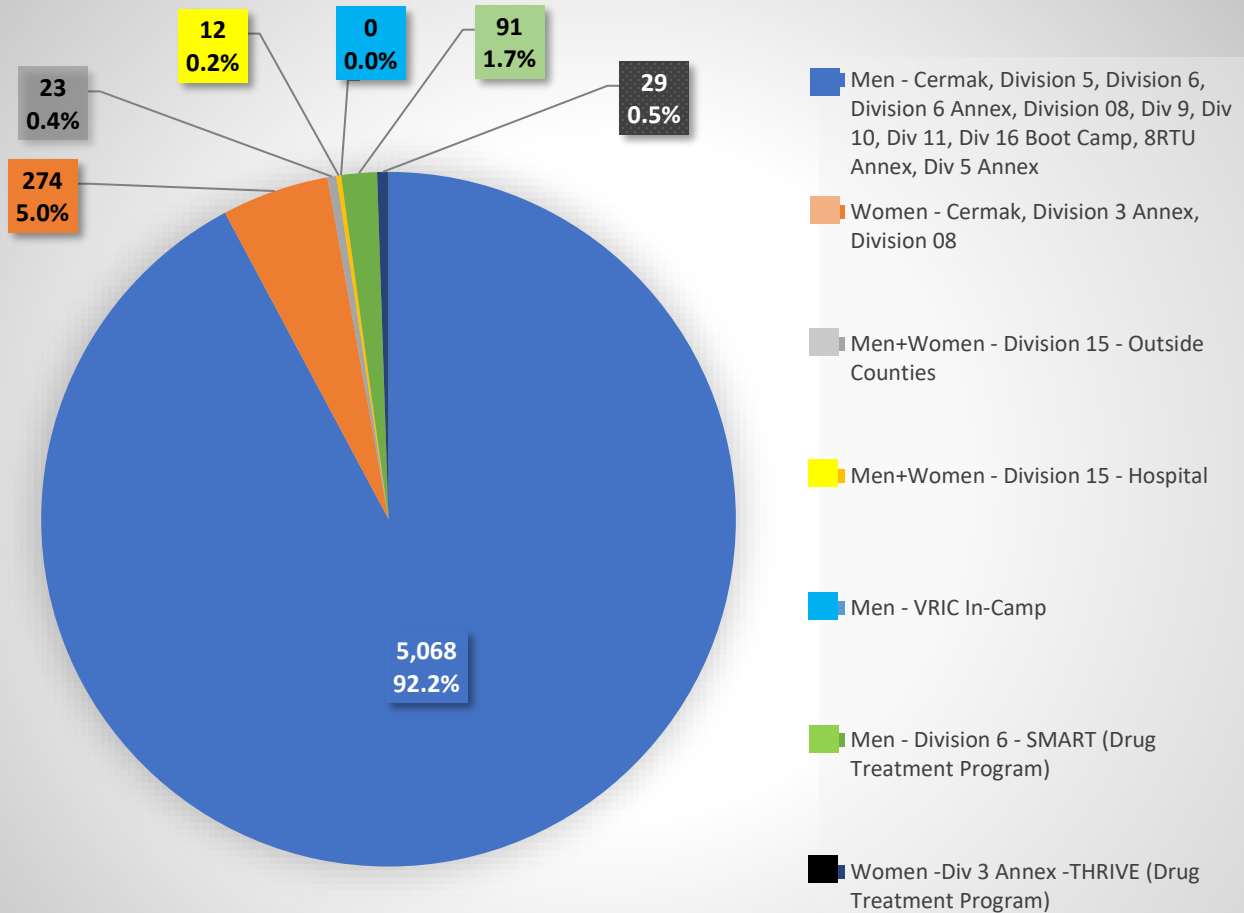

## 4/29/2022

Under the Custody of the Sheriff	
<b>Total Male and Female</b>	<b>7,834</b>
Jail Population	5,497
Community Corrections	2,337

### Jail Population - Behind the Walls

#### Race Distribution

#### Age Distribution