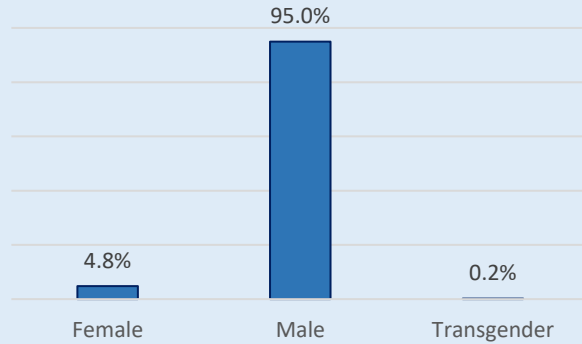

Sheriff's Daily Report

4/28/2022

Under the Custody of the Sheriff	
Total Male and Female	7,829
Jail Population	5,498
Community Corrections	2,331

Jail Population - Behind the Walls

Sheriff's Daily Report

4/28/2022

CCSO Population Demographics

In Confinement

Gender Distribution

Race Distribution

Age Distribution

Community Corrections

Gender Distribution

Race Distribution

Age Distribution