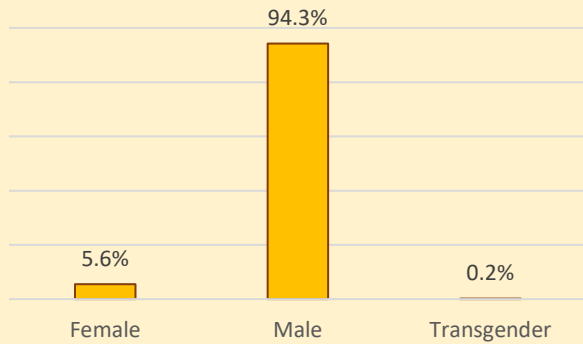

Sheriff's Daily Report

4/28/2022

Under the Custody of the Sheriff	
Total Male and Female	7,829
Jail Population	5,498
Community Corrections	2,331

Jail Population - Behind the Walls

Sheriff's Daily Report

4/28/2022

CCSO Population Demographics

In Confinement

Gender Distribution

Race Distribution

Age Distribution

Community Corrections

Gender Distribution

Race Distribution

Age Distribution