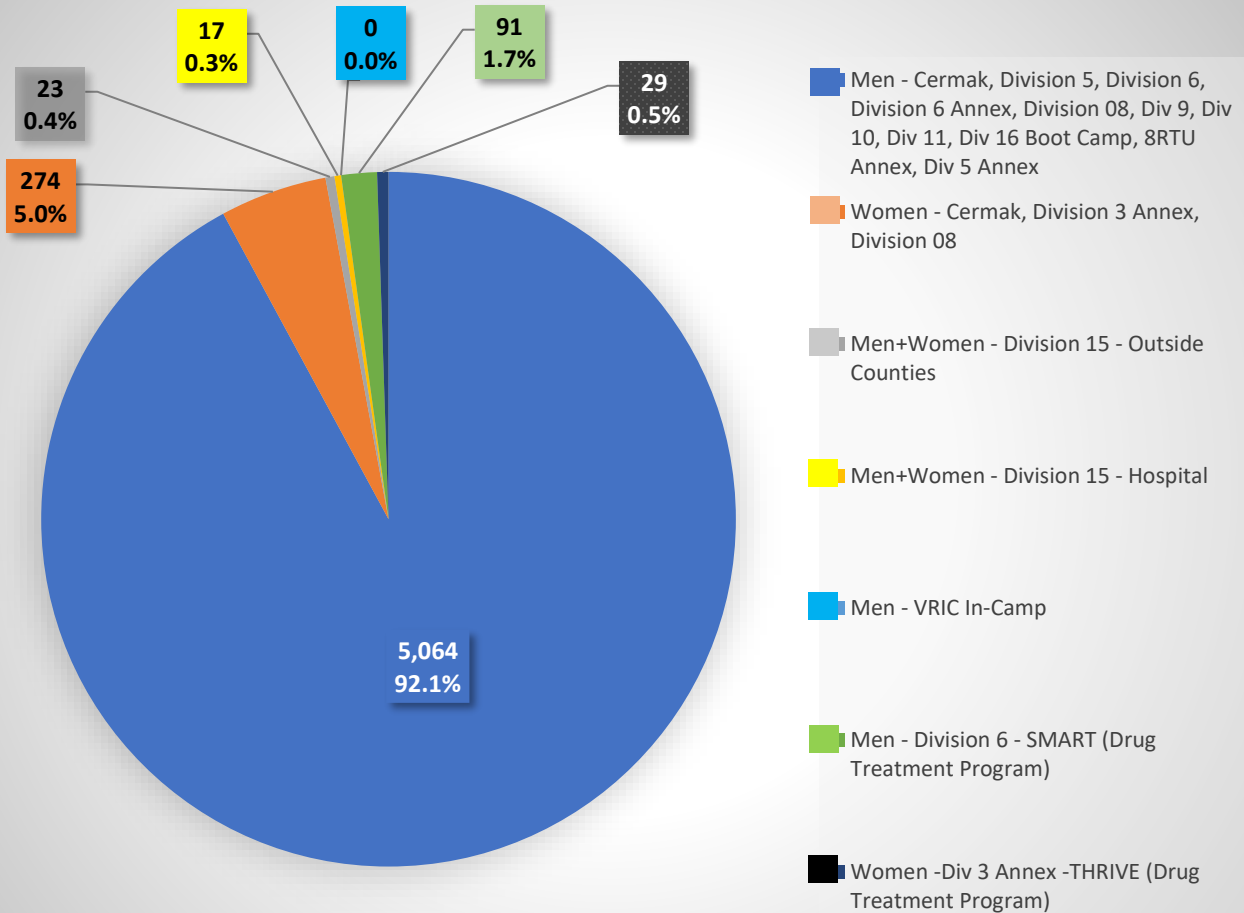

Sheriff's Daily Report

4/28/2022

Under the Custody of the Sheriff	
Total Male and Female	7,829
Jail Population	5,498
Community Corrections	2,331

Jail Population - Behind the Walls

Sheriff's Daily Report

4/28/2022

CCSO Population Demographics

In Confinement

Gender Distribution

Race Distribution

Age Distribution

Community Corrections

Gender Distribution

Race Distribution

Age Distribution