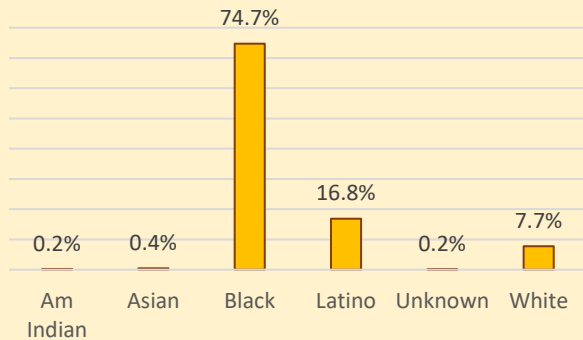

Sheriff's Daily Report

4/28/2022

Under the Custody of the Sheriff	
Total Male and Female	7,829
Jail Population	5,498
Community Corrections	2,331

Jail Population - Behind the Walls

Sheriff's Daily Report

4/28/2022

CCSO Population Demographics

In Confinement

Gender Distribution

Race Distribution

Age Distribution

Community Corrections

Gender Distribution

Race Distribution

Age Distribution