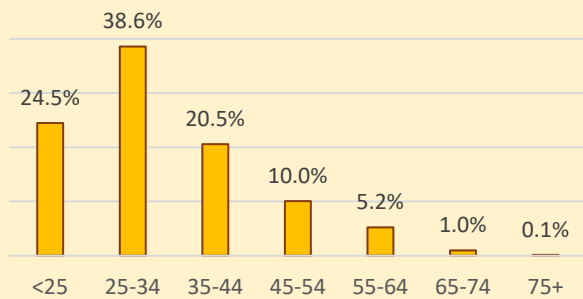

Sheriff's Daily Report

4/28/2022

Under the Custody of the Sheriff	
Total Male and Female	7,829
Jail Population	5,498
Community Corrections	2,331

Jail Population - Behind the Walls

Sheriff's Daily Report

4/28/2022

CCSO Population Demographics

In Confinement

Gender Distribution

Race Distribution

Age Distribution

Community Corrections

Gender Distribution

Race Distribution

Age Distribution