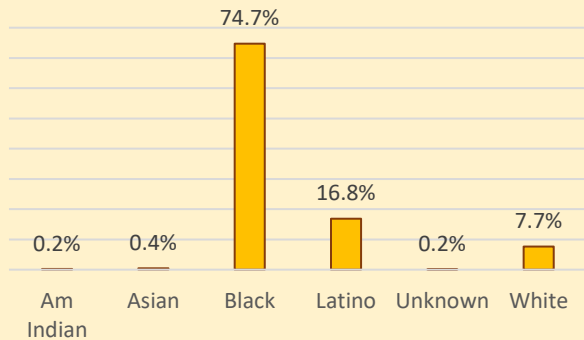

Sheriff's Daily Report

4/27/2022

Under the Custody of the Sheriff	
Total Male and Female	7,819
Jail Population	5,480
Community Corrections	2,339

Jail Population - Behind the Walls

Sheriff's Daily Report

4/27/2022

CCSO Population Demographics

In Confinement

Gender Distribution

Race Distribution

Age Distribution

Community Corrections

Gender Distribution

Race Distribution

Age Distribution