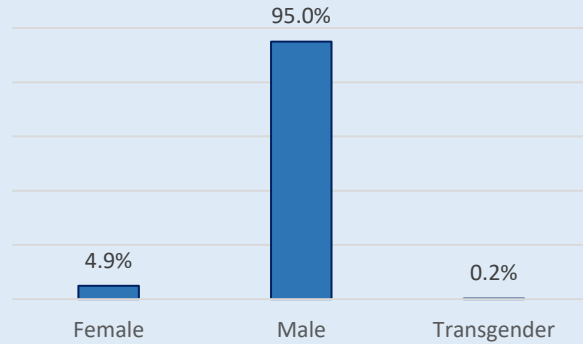

Sheriff's Daily Report

4/27/2022

Under the Custody of the Sheriff	
Total Male and Female	7,819
Jail Population	5,480
Community Corrections	2,339

Jail Population - Behind the Walls

Sheriff's Daily Report

4/27/2022

CCSO Population Demographics

In Confinement

Gender Distribution

Race Distribution

Age Distribution

Community Corrections

Gender Distribution

Race Distribution

Age Distribution