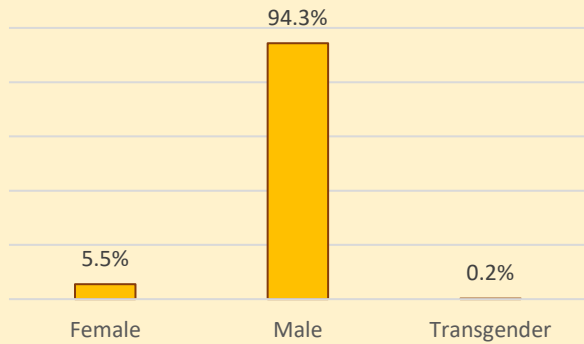

Sheriff's Daily Report

4/27/2022

Under the Custody of the Sheriff	
Total Male and Female	7,819
Jail Population	5,480
Community Corrections	2,339

Jail Population - Behind the Walls

Sheriff's Daily Report

4/27/2022

CCSO Population Demographics

In Confinement

Gender Distribution

Race Distribution

Age Distribution

Community Corrections

Gender Distribution

Race Distribution

Age Distribution