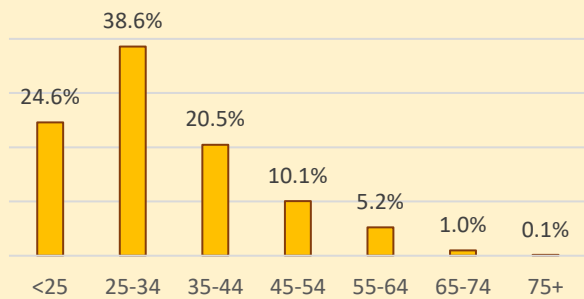

Sheriff's Daily Report

4/27/2022

Under the Custody of the Sheriff	
Total Male and Female	7,819
Jail Population	5,480
Community Corrections	2,339

Jail Population - Behind the Walls

Sheriff's Daily Report

4/27/2022

CCSO Population Demographics

In Confinement

Gender Distribution

Race Distribution

Age Distribution

Community Corrections

Gender Distribution

Race Distribution

Age Distribution