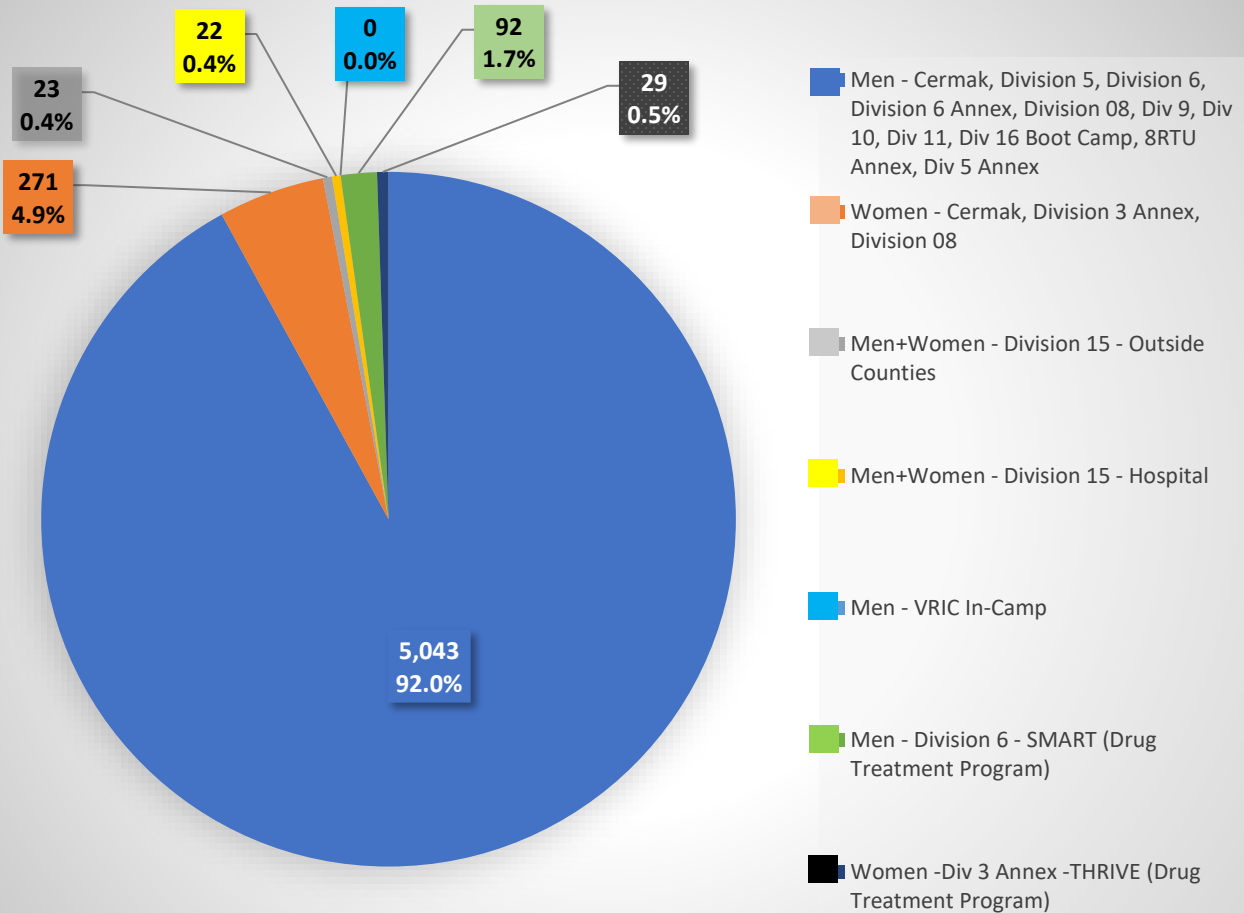

Sheriff's Daily Report

4/27/2022

Under the Custody of the Sheriff	
Total Male and Female	7,819
Jail Population	5,480
Community Corrections	2,339

Jail Population - Behind the Walls

Sheriff's Daily Report

4/27/2022

CCSO Population Demographics

In Confinement

Gender Distribution

Race Distribution

Age Distribution

Community Corrections

Gender Distribution

Race Distribution

Age Distribution