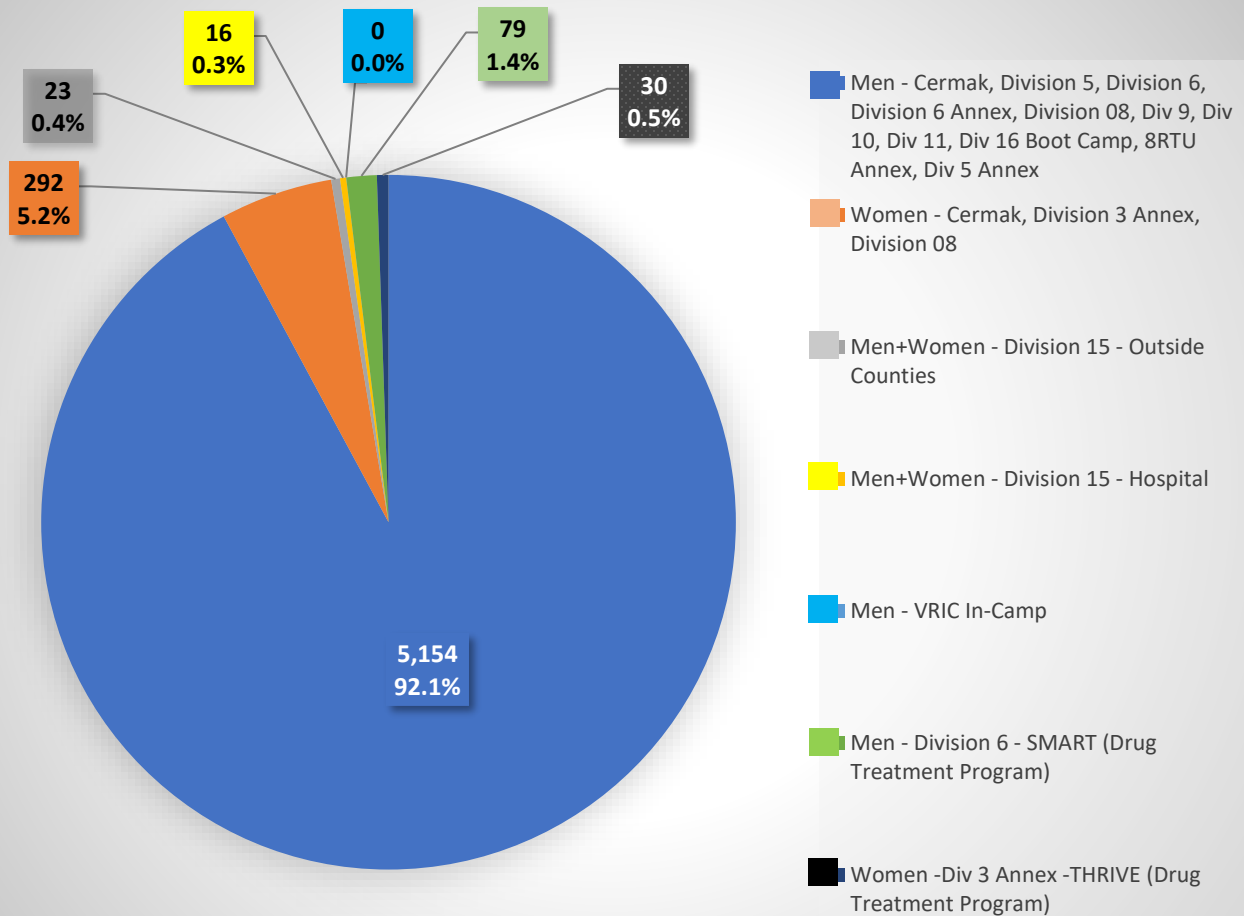

Sheriff's Daily Report

4/24/2022

Under the Custody of the Sheriff	
Total Male and Female	7,962
Jail Population	5,594
Community Corrections	2,368

Jail Population - Behind the Walls

Sheriff's Daily Report

4/24/2022

CCSO Population Demographics