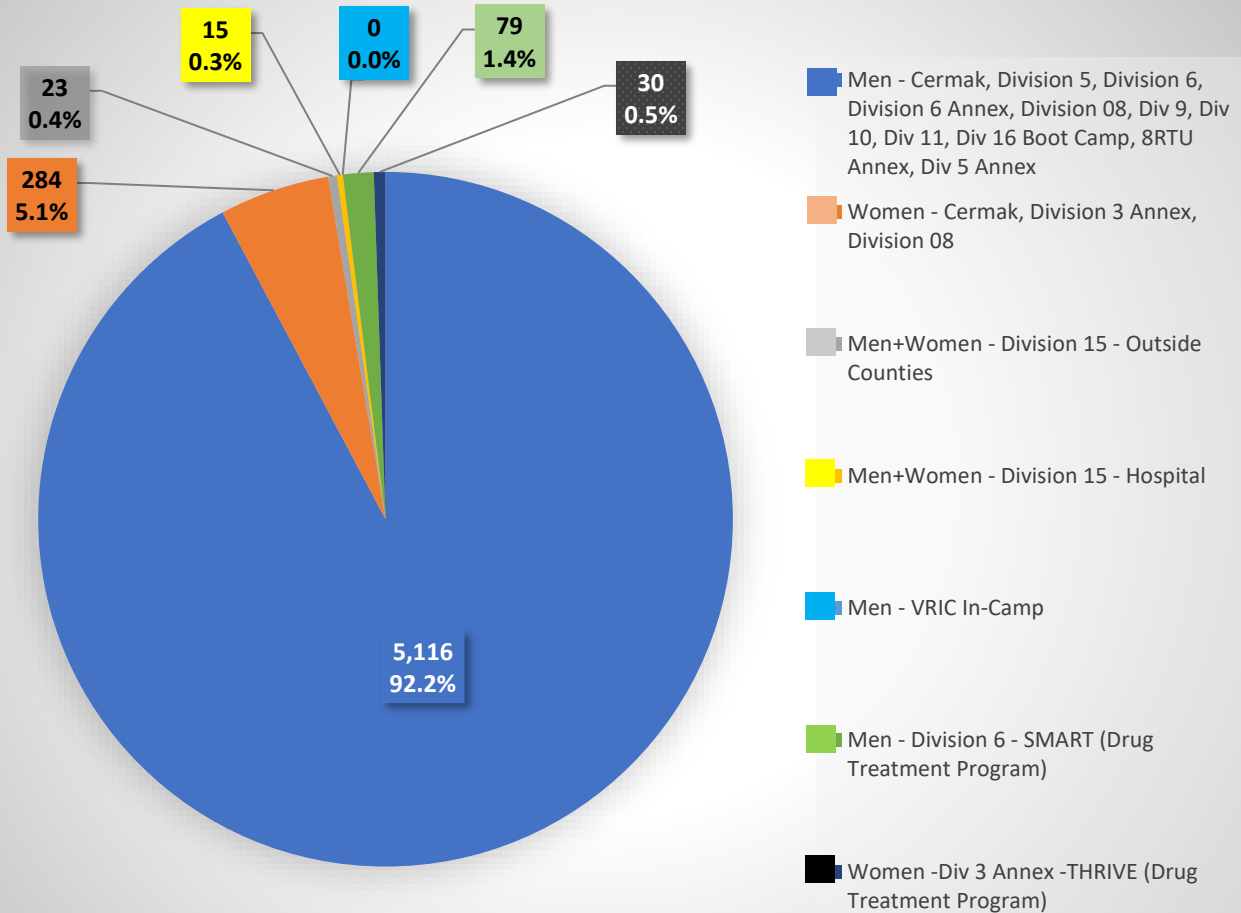

Sheriff's Daily Report

4/23/2022

Under the Custody of the Sheriff	
Total Male and Female	7,907
Jail Population	5,547
Community Corrections	2,360

Jail Population - Behind the Walls

Sheriff's Daily Report

4/23/2022

CCSO Population Demographics