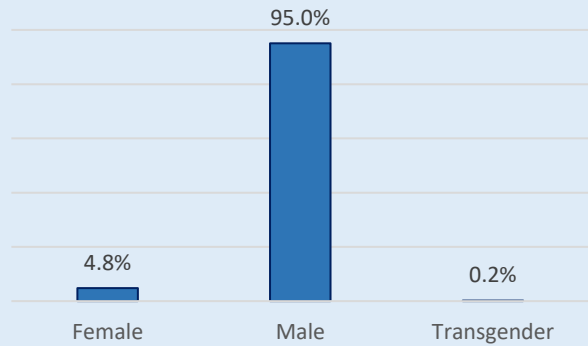

Sheriff's Daily Report

4/22/2022

Under the Custody of the Sheriff	
Total Male and Female	7,895
Jail Population	5,531
Community Corrections	2,364

Jail Population - Behind the Walls

Sheriff's Daily Report

4/22/2022

CCSO Population Demographics

In Confinement

Gender Distribution

Race Distribution

Age Distribution

Community Corrections

Gender Distribution

Race Distribution

Age Distribution