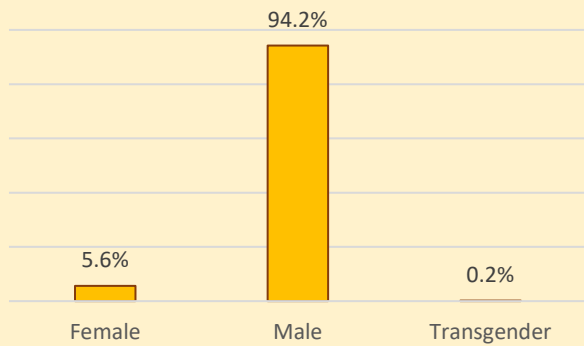

Sheriff's Daily Report

4/22/2022

Under the Custody of the Sheriff	
Total Male and Female	7,895
Jail Population	5,531
Community Corrections	2,364

Jail Population - Behind the Walls

Sheriff's Daily Report

4/22/2022

CCSO Population Demographics

In Confinement

Gender Distribution

Race Distribution

Age Distribution

Community Corrections

Gender Distribution

Race Distribution

Age Distribution