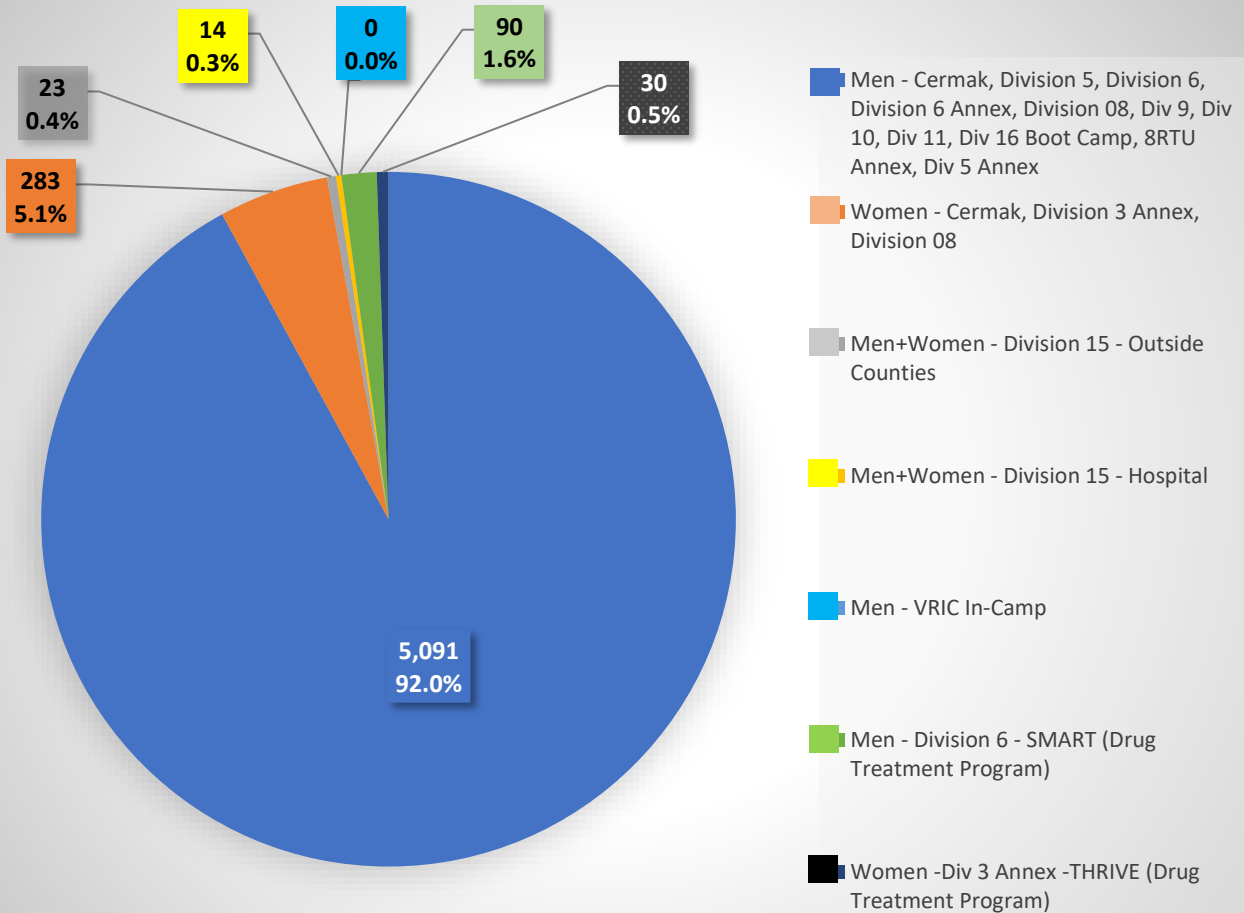

Sheriff's Daily Report

4/22/2022

Under the Custody of the Sheriff	
Total Male and Female	7,895
Jail Population	5,531
Community Corrections	2,364

Jail Population - Behind the Walls

Sheriff's Daily Report

4/22/2022

CCSO Population Demographics

In Confinement

Gender Distribution

Race Distribution

Age Distribution

Community Corrections

Gender Distribution

Race Distribution

Age Distribution