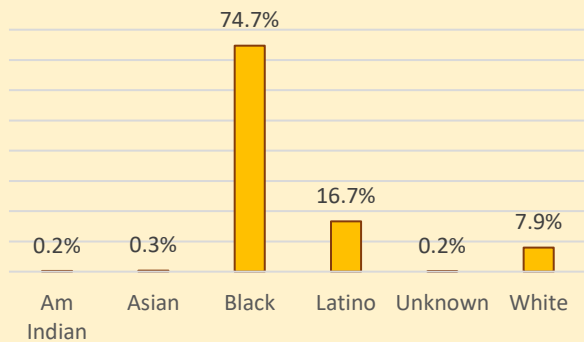

Sheriff's Daily Report

4/22/2022

Under the Custody of the Sheriff	
Total Male and Female	7,895
Jail Population	5,531
Community Corrections	2,364

Jail Population - Behind the Walls

Sheriff's Daily Report

4/22/2022

CCSO Population Demographics

In Confinement

Gender Distribution

Race Distribution

Age Distribution

Community Corrections

Gender Distribution

Race Distribution

Age Distribution