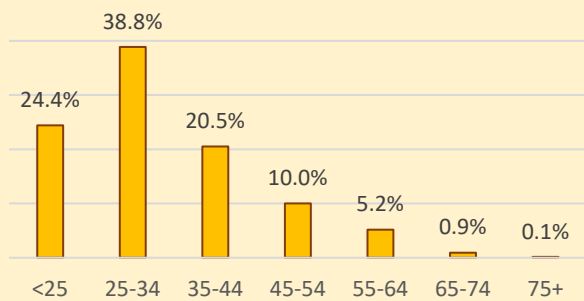

Sheriff's Daily Report

4/22/2022

Under the Custody of the Sheriff	
Total Male and Female	7,895
Jail Population	5,531
Community Corrections	2,364

Jail Population - Behind the Walls

Sheriff's Daily Report

4/22/2022

CCSO Population Demographics

In Confinement

Gender Distribution

Race Distribution

Age Distribution

Community Corrections

Gender Distribution

Race Distribution

Age Distribution