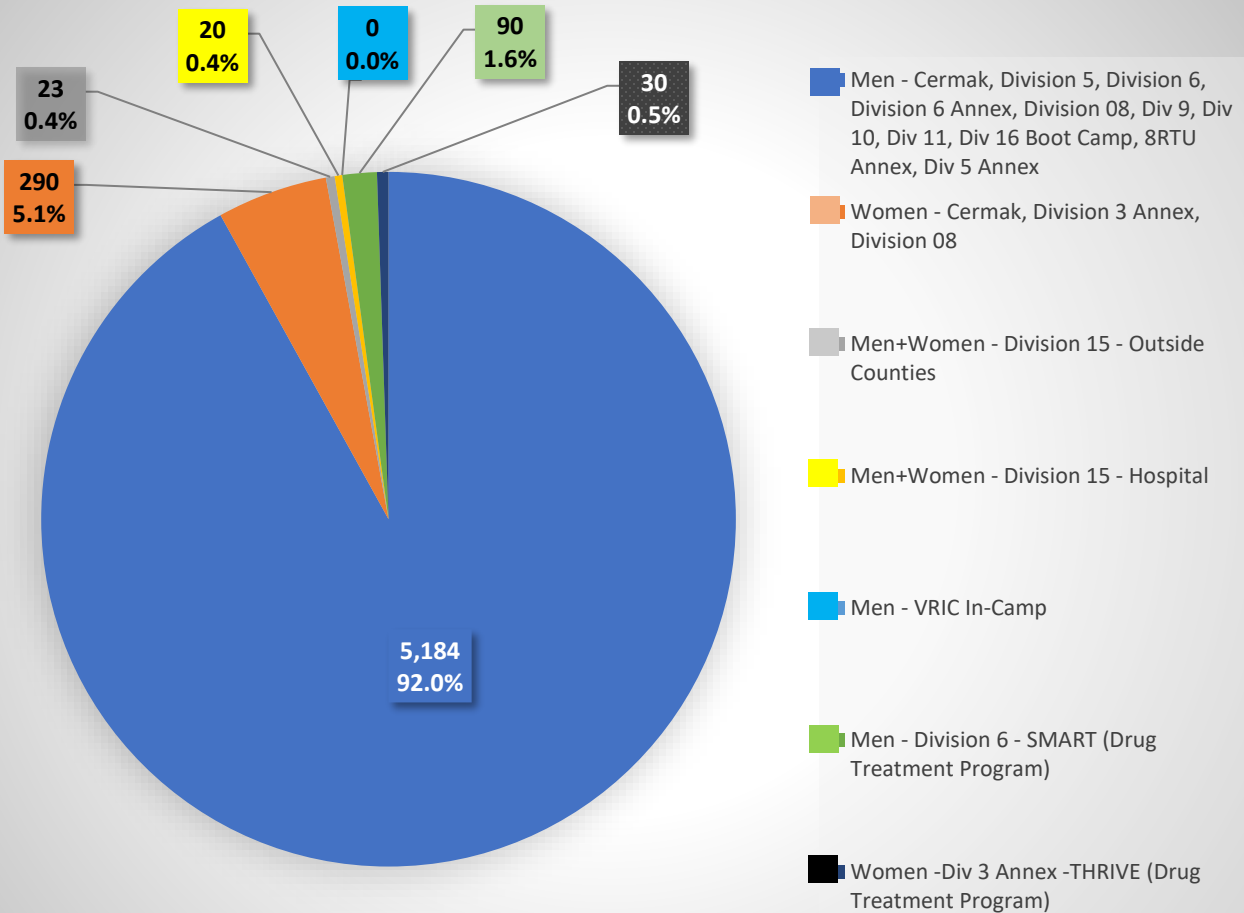

Sheriff's Daily Report

4/20/2022

Under the Custody of the Sheriff	
Total Male and Female	8,012
Jail Population	5,637
Community Corrections	2,375

Jail Population - Behind the Walls

Sheriff's Daily Report

4/20/2022

CCSO Population Demographics