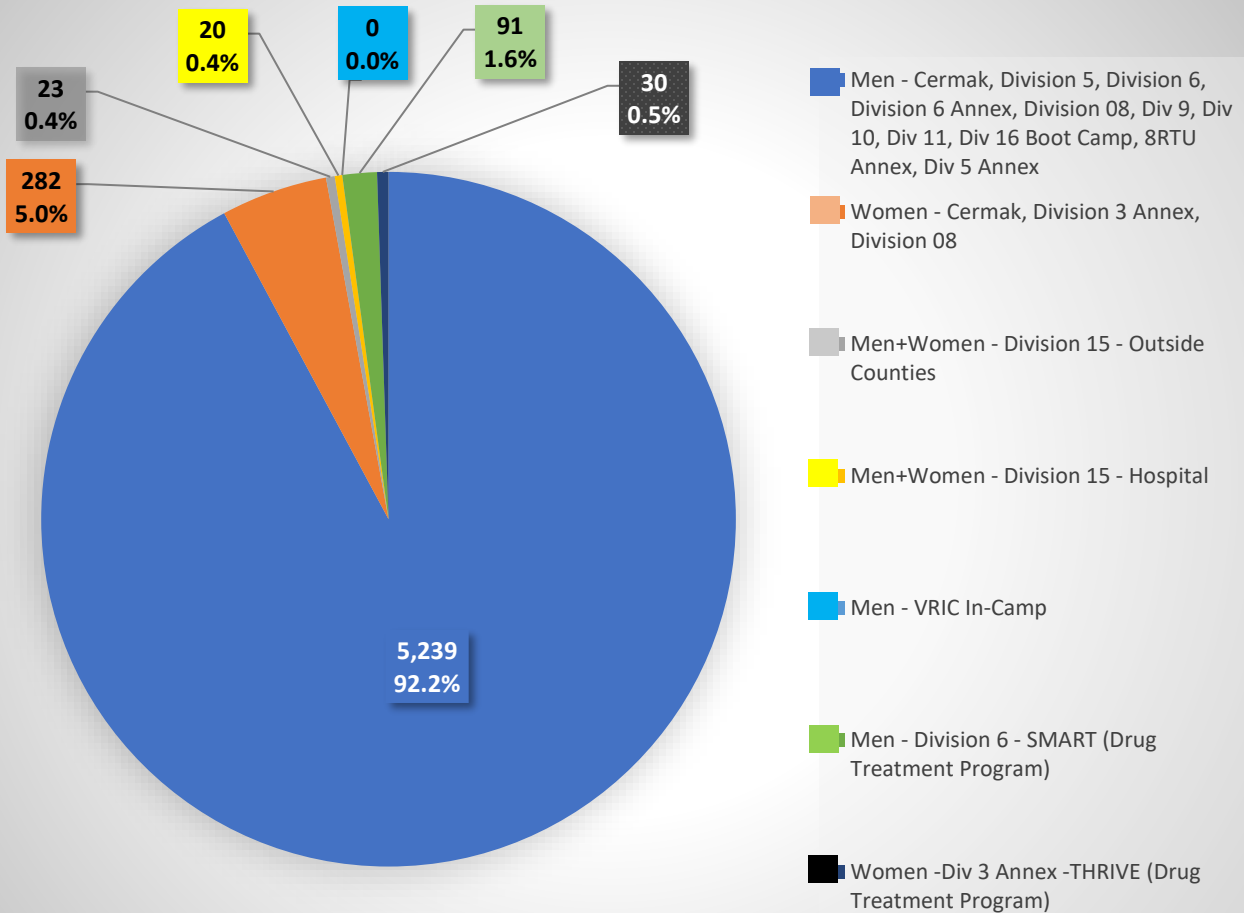

Sheriff's Daily Report

4/18/2022

Under the Custody of the Sheriff	
Total Male and Female	8,079
Jail Population	5,685
Community Corrections	2,394

Jail Population - Behind the Walls

Sheriff's Daily Report

4/18/2022

CCSO Population Demographics