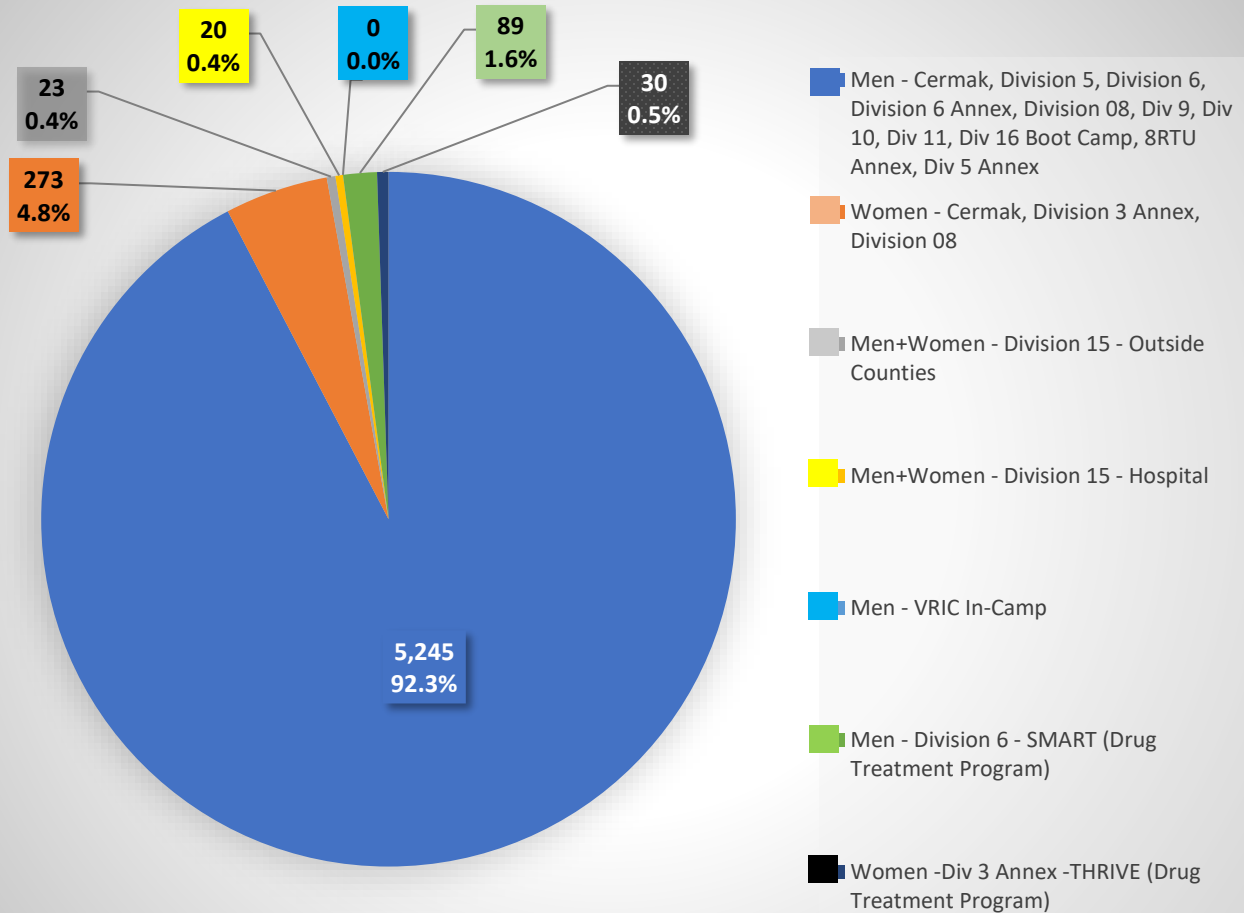

## 4/16/2022

Under the Custody of the Sheriff	
Total Male and Female	8,075
Jail Population	5,680
Community Corrections	2,395

### Jail Population - Behind the Walls

#### Race Distribution

#### Age Distribution