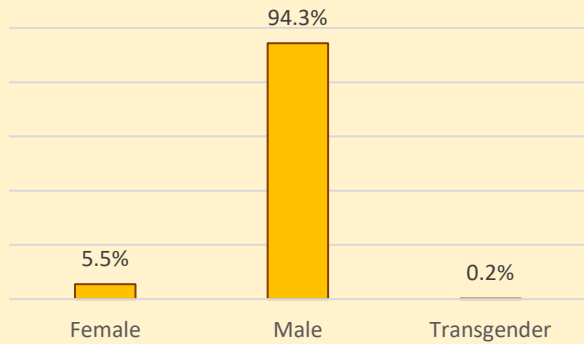

CCSO Population Demographics

In Confinement

Gender Distribution