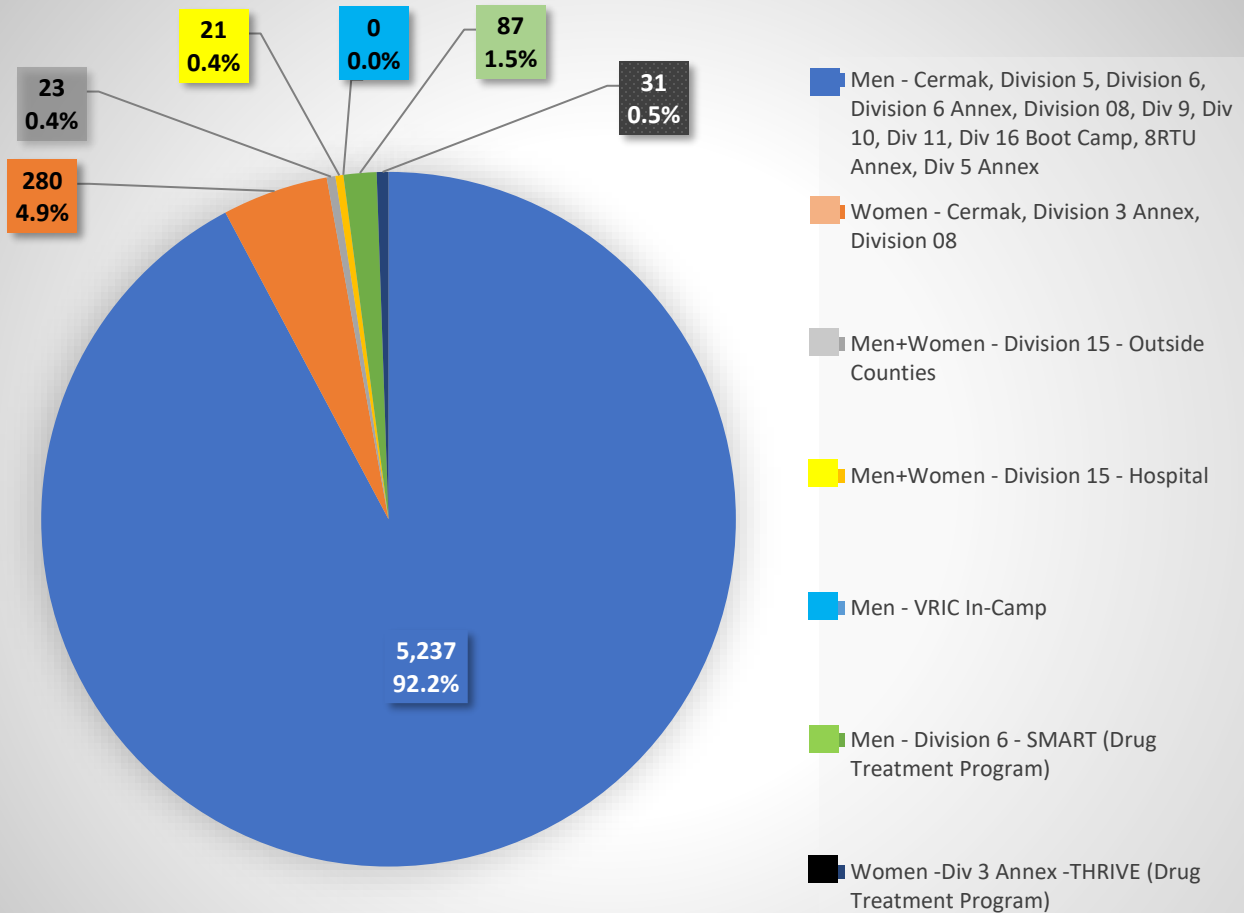

# Sheriff's Daily Report

## 4/15/2022

Under the Custody of the Sheriff	
Total Male and Female	8,062
Jail Population	5,679
Community Corrections	2,383

### Jail Population - Behind the Walls