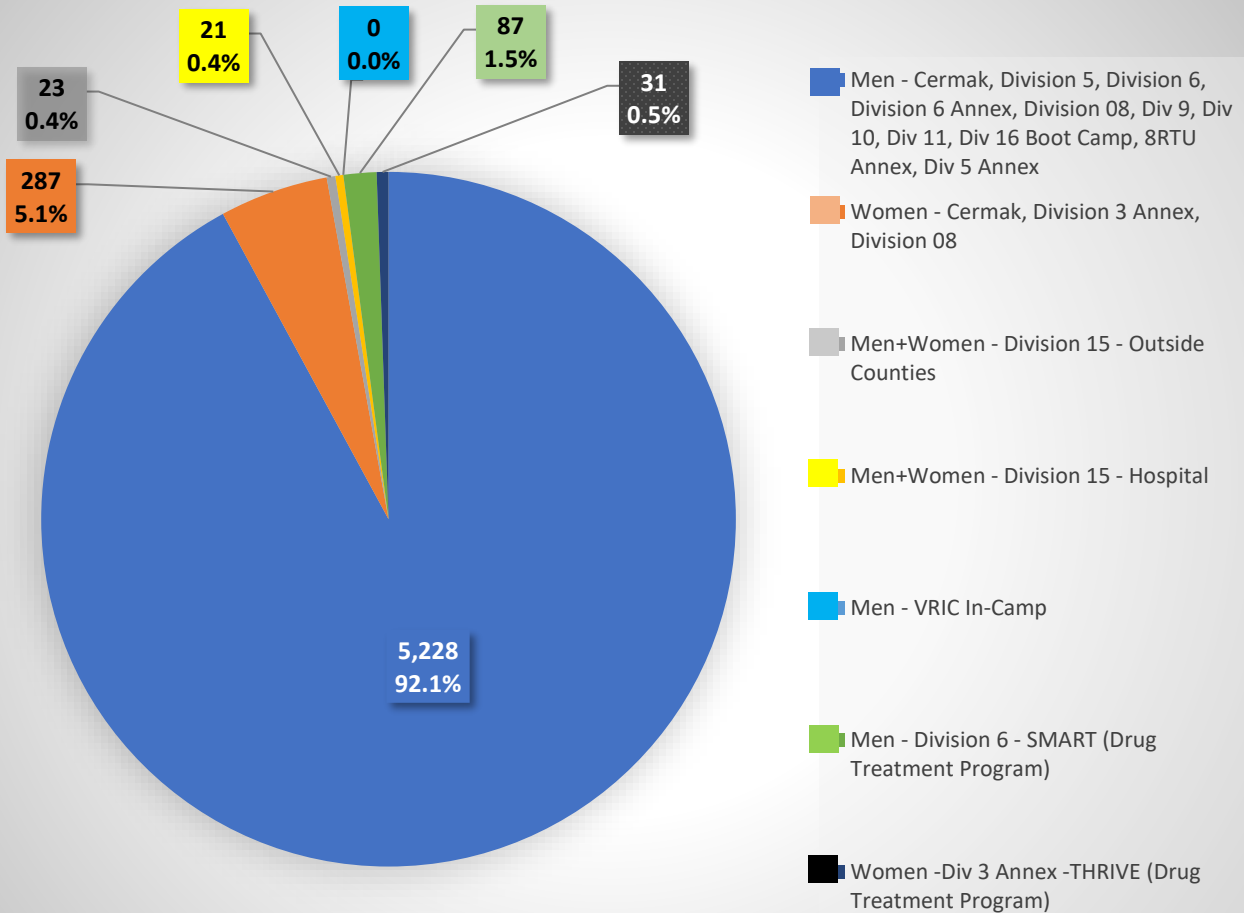

Sheriff's Daily Report

4/14/2022

Under the Custody of the Sheriff	
Total Male and Female	8,068
Jail Population	5,677
Community Corrections	2,391

Jail Population - Behind the Walls

Sheriff's Daily Report

4/14/2022

CCSO Population Demographics