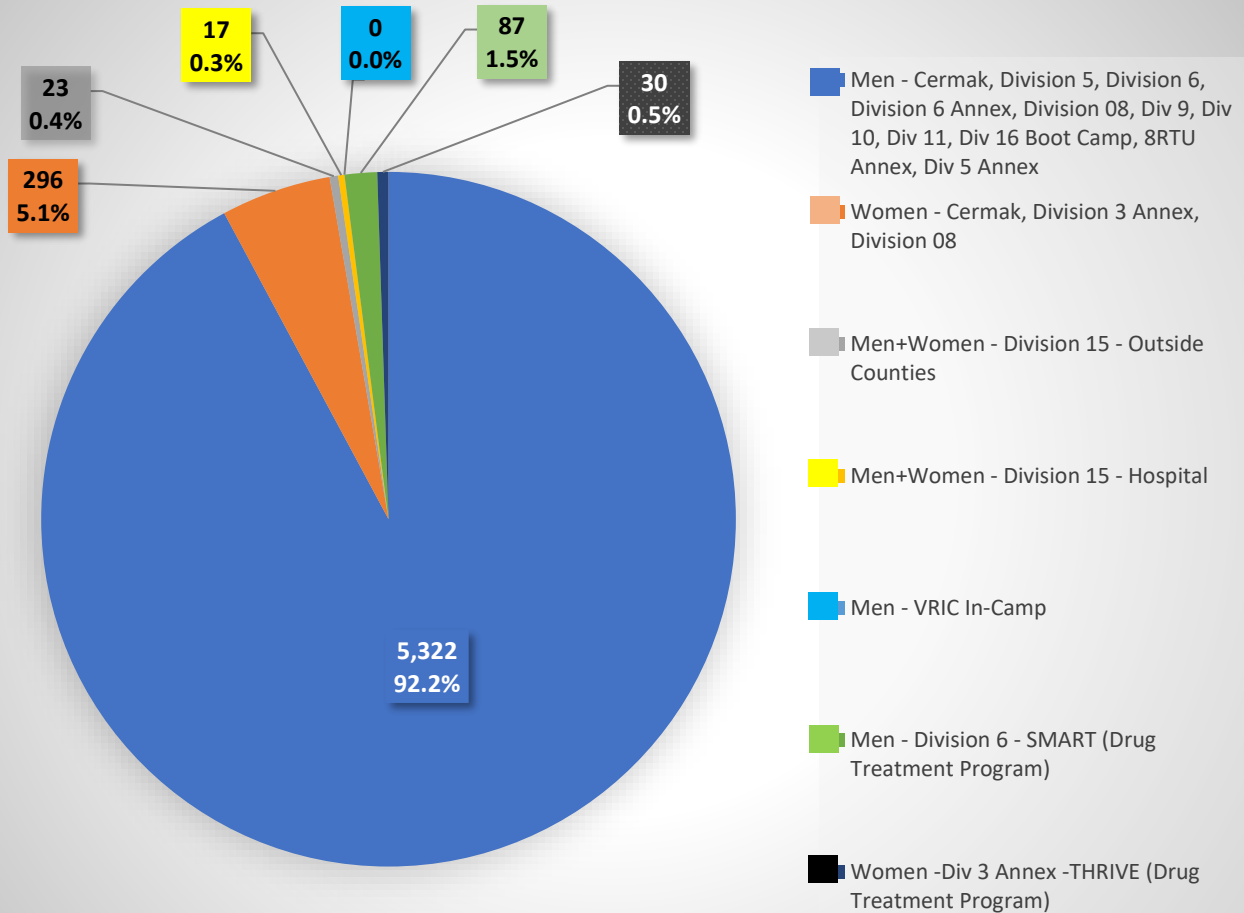

Sheriff's Daily Report

4/12/2022

Under the Custody of the Sheriff	
Total Male and Female	8,182
Jail Population	5,775
Community Corrections	2,407

Jail Population - Behind the Walls

Sheriff's Daily Report

4/12/2022

CCSO Population Demographics