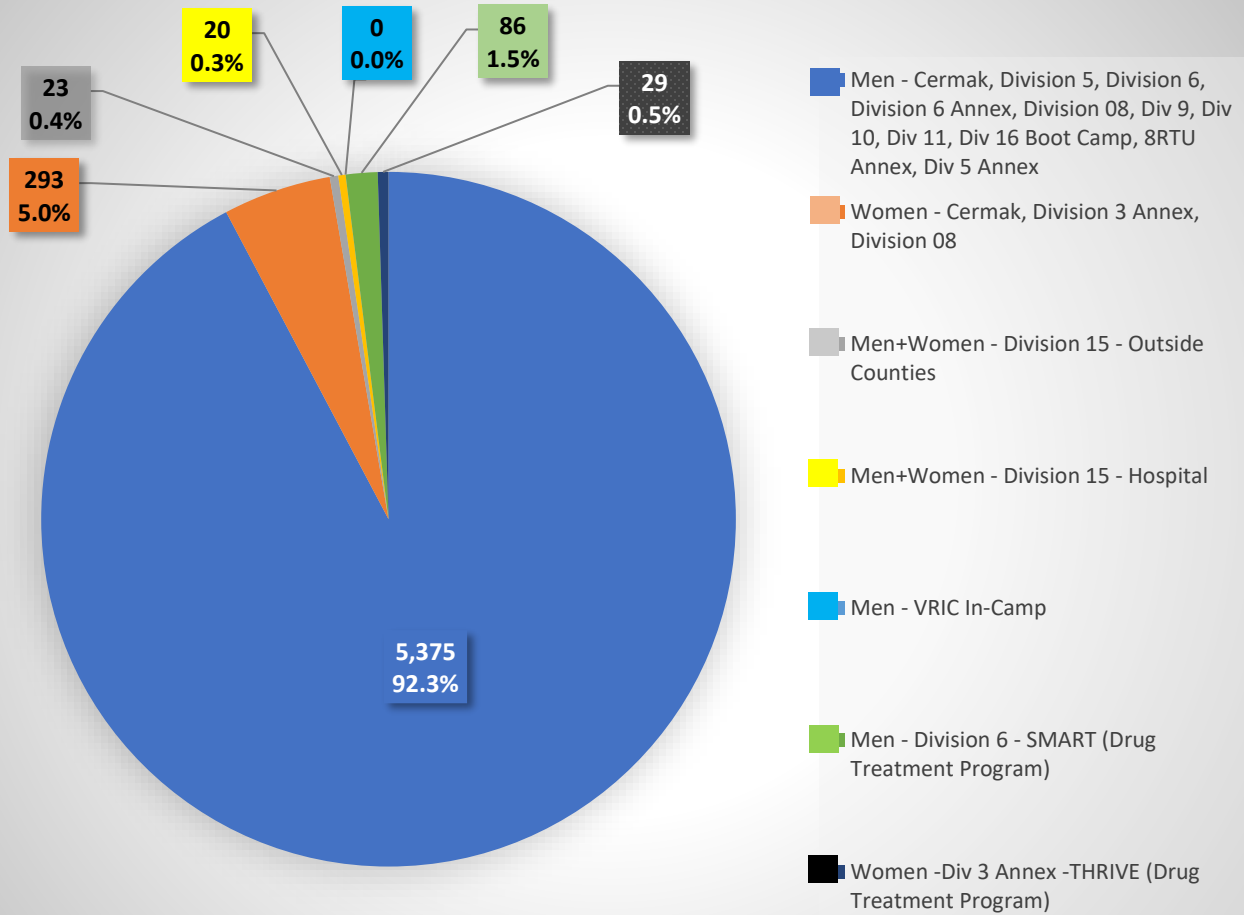

Sheriff's Daily Report

4/11/2022

Under the Custody of the Sheriff	
Total Male and Female	8,254
Jail Population	5,826
Community Corrections	2,428

Jail Population - Behind the Walls

Sheriff's Daily Report

4/11/2022

CCSO Population Demographics