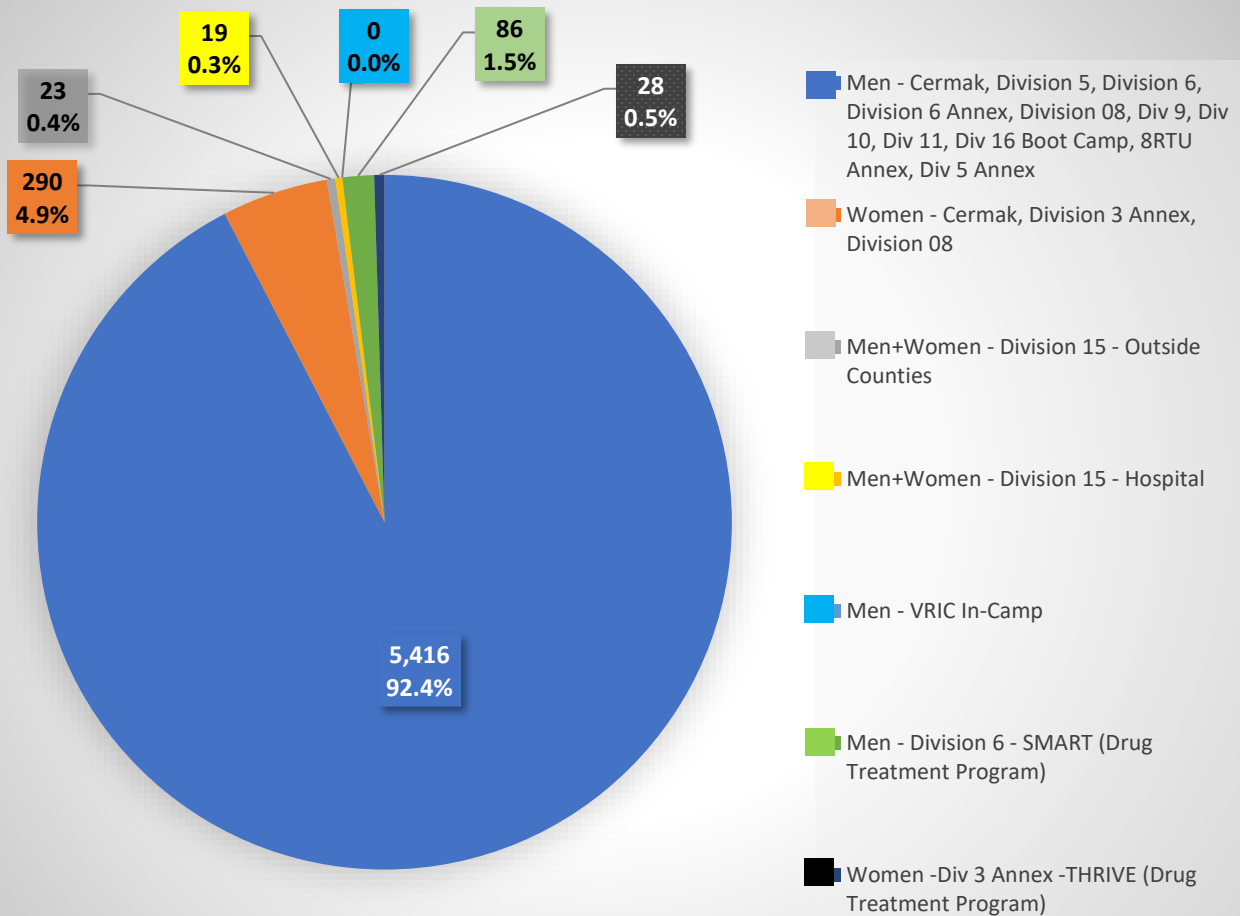

Sheriff's Daily Report

4/10/2022

Under the Custody of the Sheriff	
Total Male and Female	8,287
Jail Population	5,862
Community Corrections	2,425

Jail Population - Behind the Walls

Sheriff's Daily Report

4/10/2022

CCSO Population Demographics