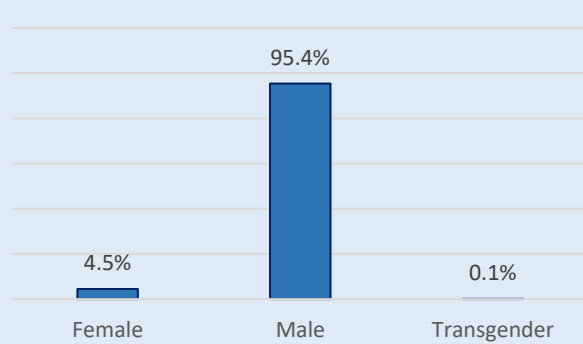

Sheriff's Daily Report

4/9/2022

Under the Custody of the Sheriff	
Total Male and Female	8,228
Jail Population	5,803
Community Corrections	2,425

Jail Population - Behind the Walls

Sheriff's Daily Report

4/9/2022

CCSO Population Demographics

In Confinement

Gender Distribution

Race Distribution

Age Distribution

Community Corrections

Gender Distribution

Race Distribution

Age Distribution