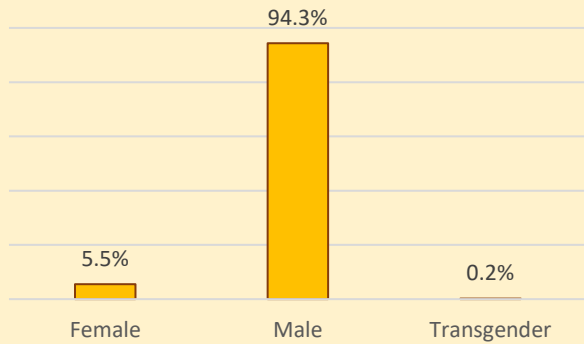

Sheriff's Daily Report

4/9/2022

Under the Custody of the Sheriff	
Total Male and Female	8,228
Jail Population	5,803
Community Corrections	2,425

Jail Population - Behind the Walls

Sheriff's Daily Report

4/9/2022

CCSO Population Demographics

In Confinement

Gender Distribution

Race Distribution

Age Distribution

Community Corrections

Gender Distribution

Race Distribution

Age Distribution