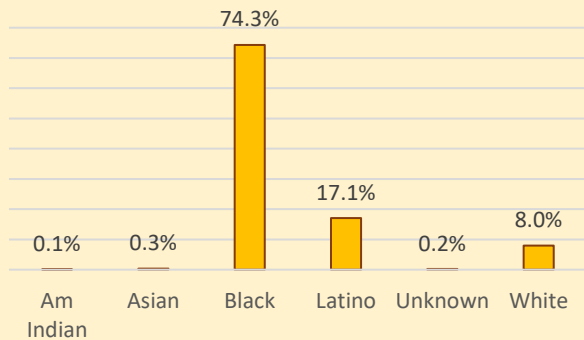

Sheriff's Daily Report

4/9/2022

Under the Custody of the Sheriff	
Total Male and Female	8,228
Jail Population	5,803
Community Corrections	2,425

Jail Population - Behind the Walls

Sheriff's Daily Report

4/9/2022

CCSO Population Demographics

In Confinement

Gender Distribution

Race Distribution

Age Distribution

Community Corrections

Gender Distribution

Race Distribution

Age Distribution