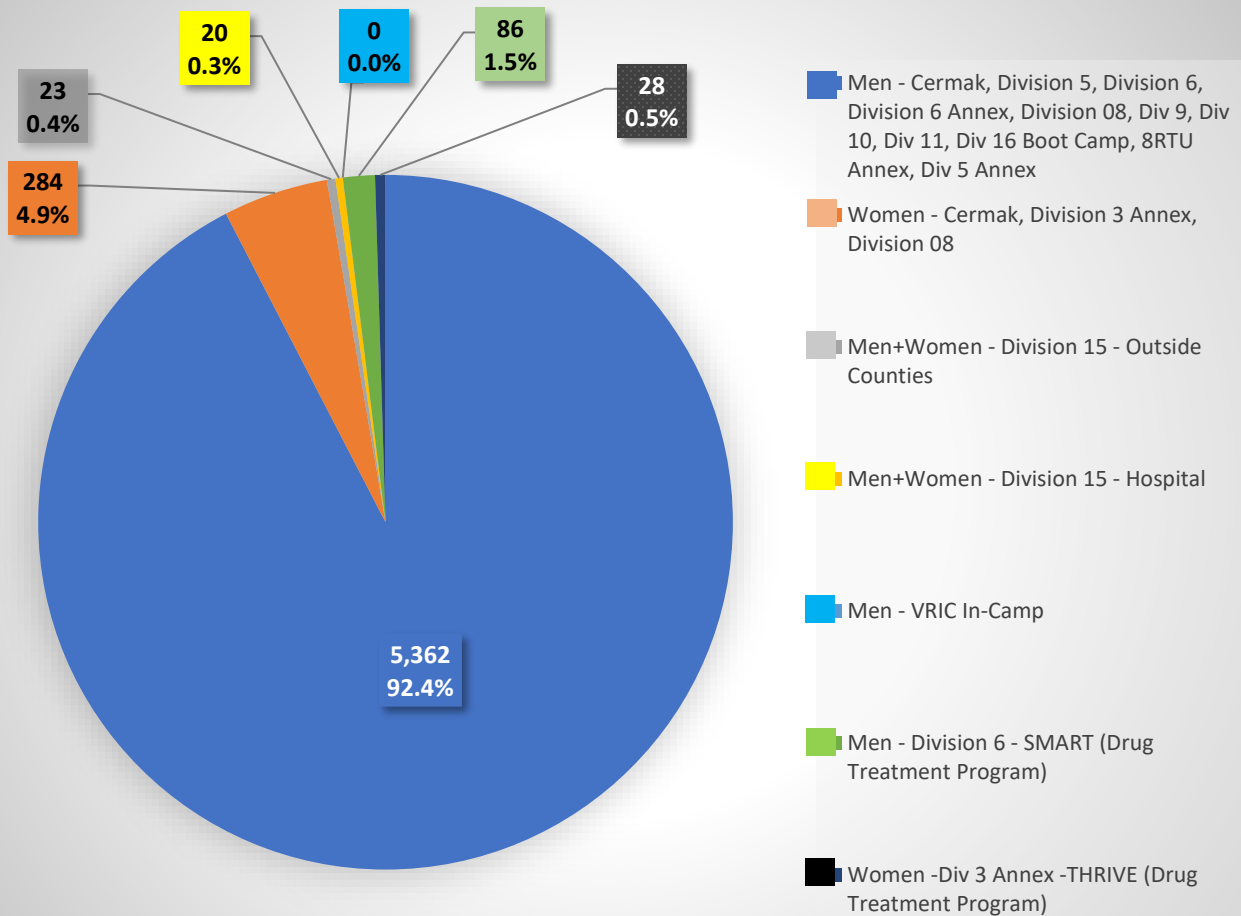

Sheriff's Daily Report

4/9/2022

Under the Custody of the Sheriff	
Total Male and Female	8,228
Jail Population	5,803
Community Corrections	2,425

Jail Population - Behind the Walls

Sheriff's Daily Report

4/9/2022

CCSO Population Demographics

In Confinement

Gender Distribution

Race Distribution

Age Distribution

Community Corrections

Gender Distribution

Race Distribution

Age Distribution