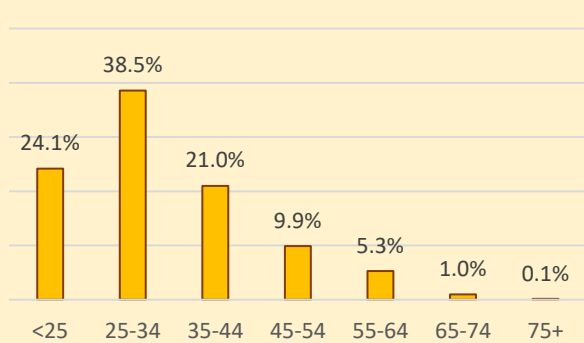

Sheriff's Daily Report

4/9/2022

Under the Custody of the Sheriff	
Total Male and Female	8,228
Jail Population	5,803
Community Corrections	2,425

Jail Population - Behind the Walls

Sheriff's Daily Report

4/9/2022

CCSO Population Demographics

In Confinement

Gender Distribution

Race Distribution

Age Distribution

Community Corrections

Gender Distribution

Race Distribution

Age Distribution