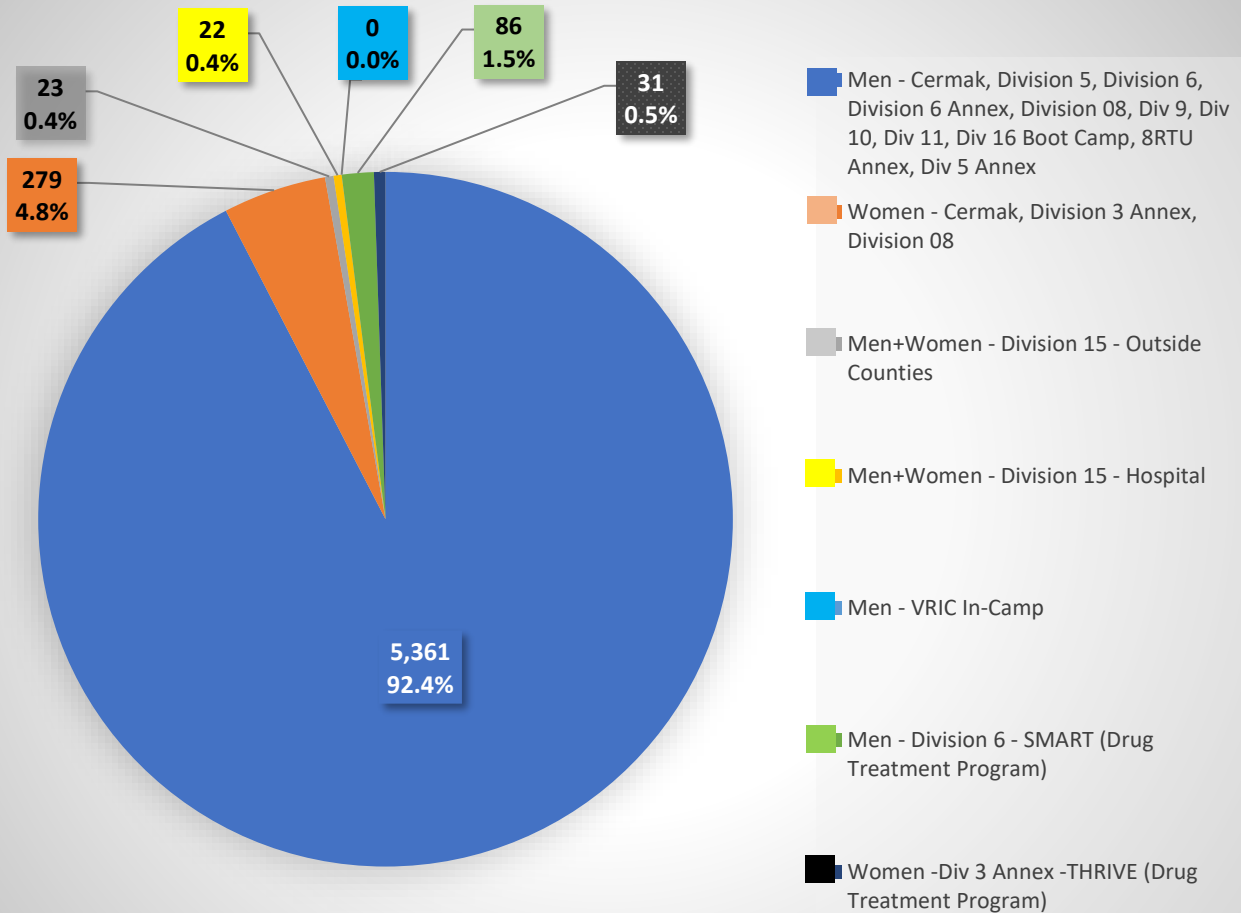

# Sheriff's Daily Report

4/8/2022

Under the Custody of the Sheriff	
Total Male and Female	8,217
Jail Population	5,802
Community Corrections	2,415

## Jail Population - Behind the Walls