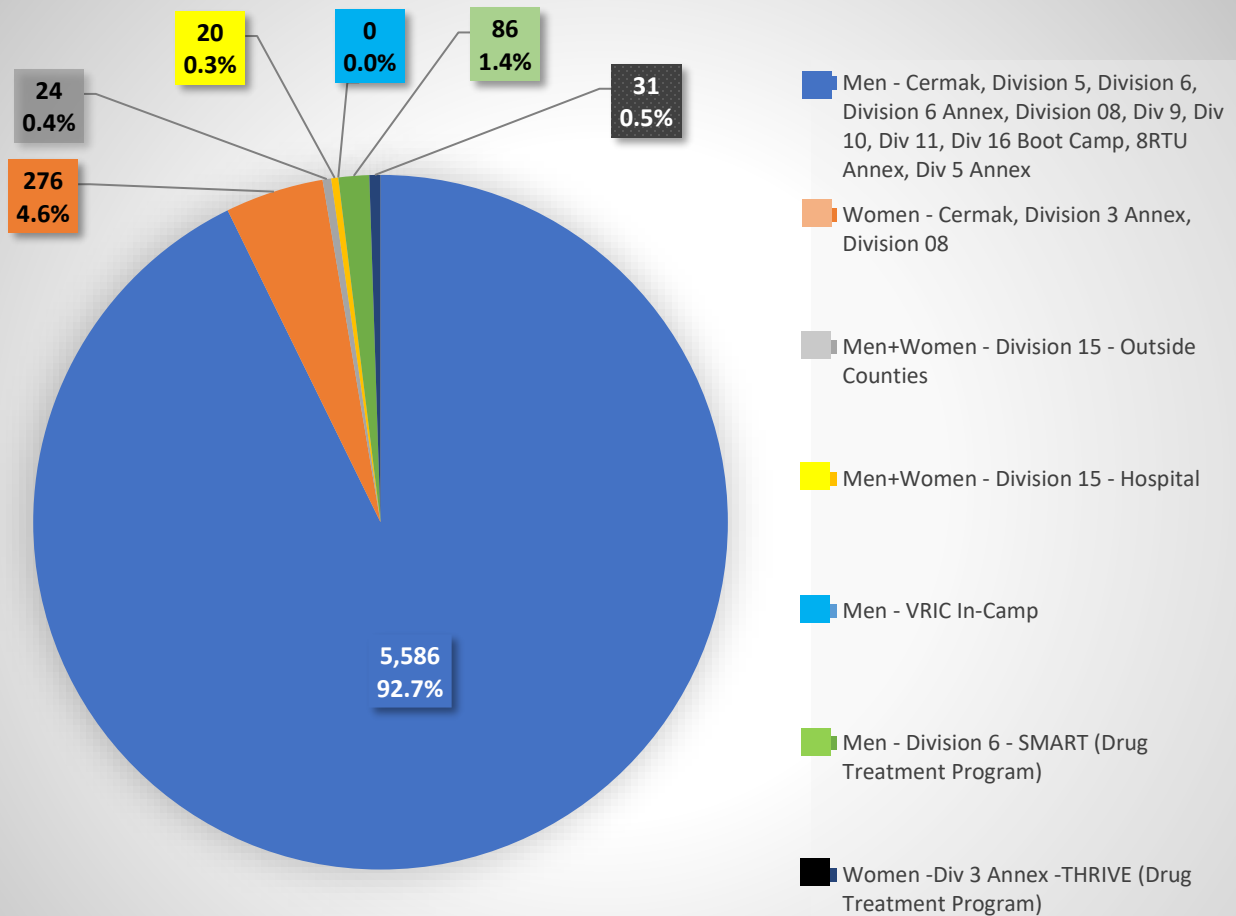

Sheriff's Daily Report

4/4/2022

Under the Custody of the Sheriff	
Total Male and Female	8,443
Jail Population	6,023
Community Corrections	2,420

Jail Population - Behind the Walls

Sheriff's Daily Report

4/4/2022

CCSO Population Demographics