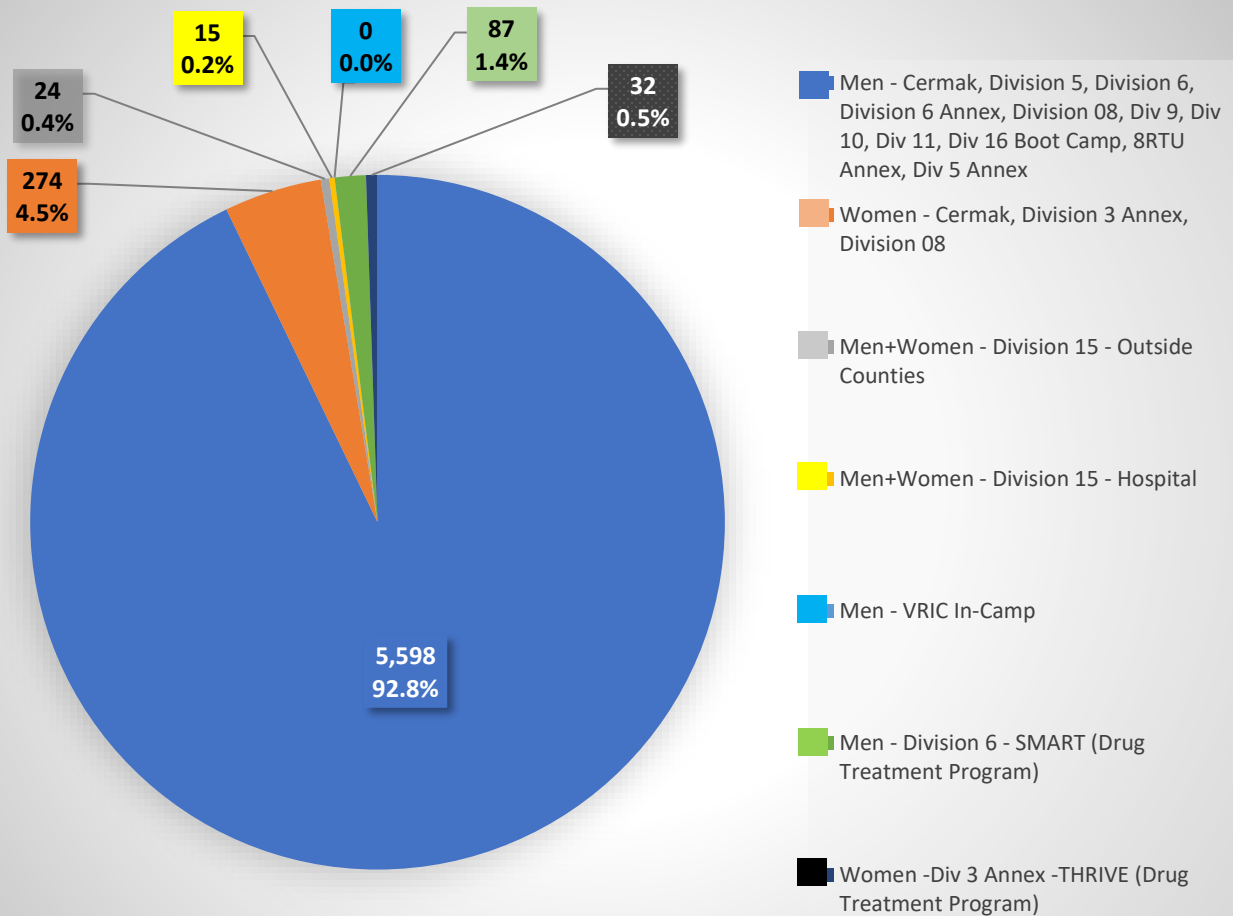

Sheriff's Daily Report

3/31/2022

Under the Custody of the Sheriff	
Total Male and Female	8,439
Jail Population	6,030
Community Corrections	2,409

Jail Population - Behind the Walls

Sheriff's Daily Report

3/31/2022

CCSO Population Demographics