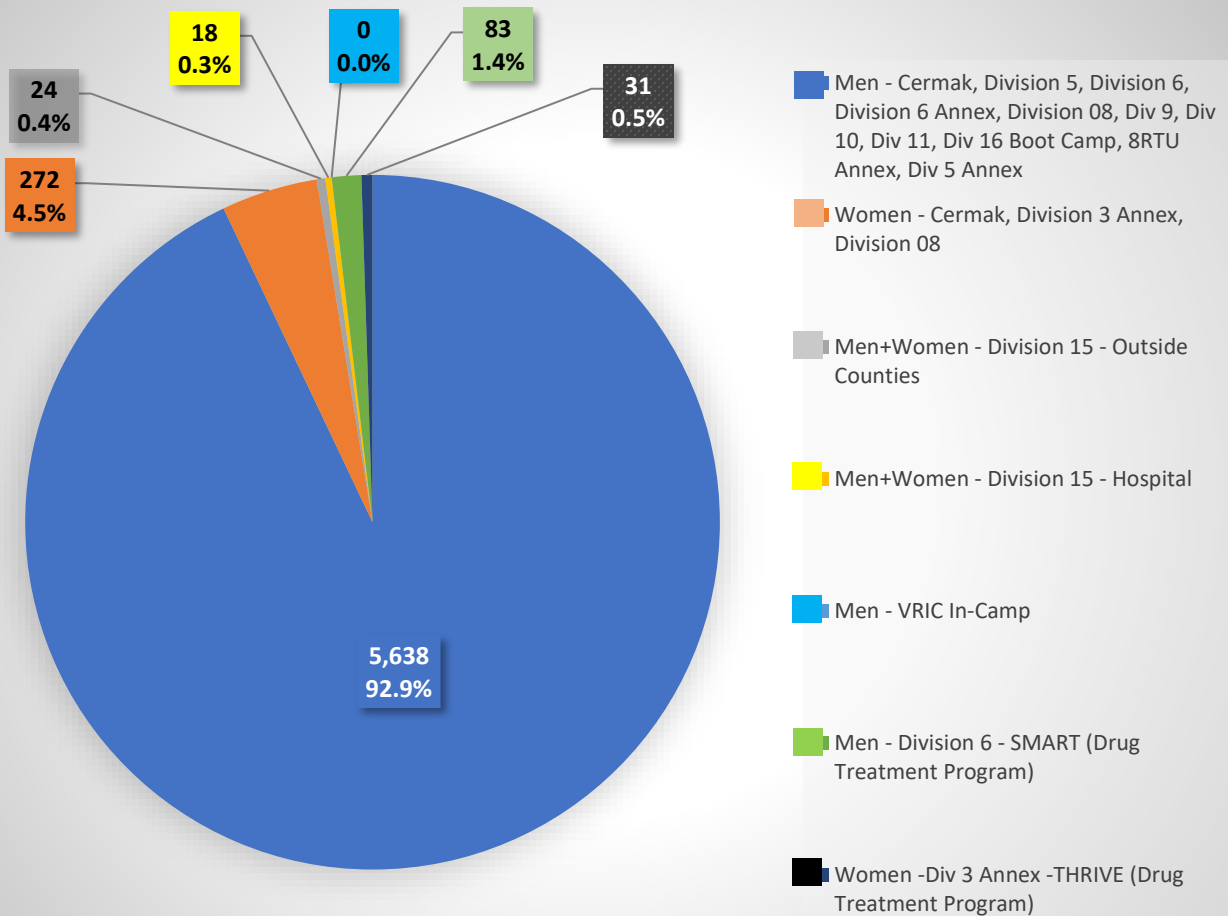

# Sheriff's Daily Report

3/29/2022

Under the Custody of the Sheriff	
Total Male and Female	8,494
Jail Population	6,066
Community Corrections	2,428

## Jail Population - Behind the Walls

## CCSO Population Demographics