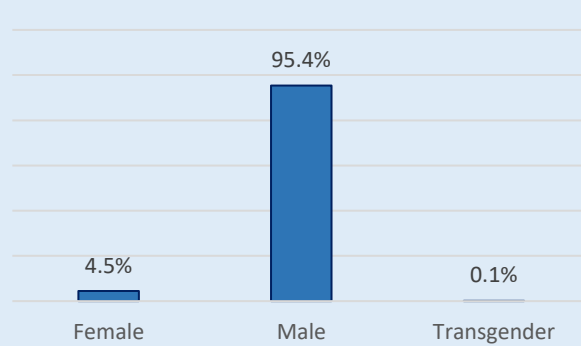

Sheriff's Daily Report

3/27/2022

Under the Custody of the Sheriff	
Total Male and Female	8,510
Jail Population	6,073
Community Corrections	2,437

Jail Population - Behind the Walls

Sheriff's Daily Report

3/27/2022

CCSO Population Demographics

In Confinement

Gender Distribution

Race Distribution

Age Distribution

Community Corrections

Gender Distribution

Race Distribution

Age Distribution