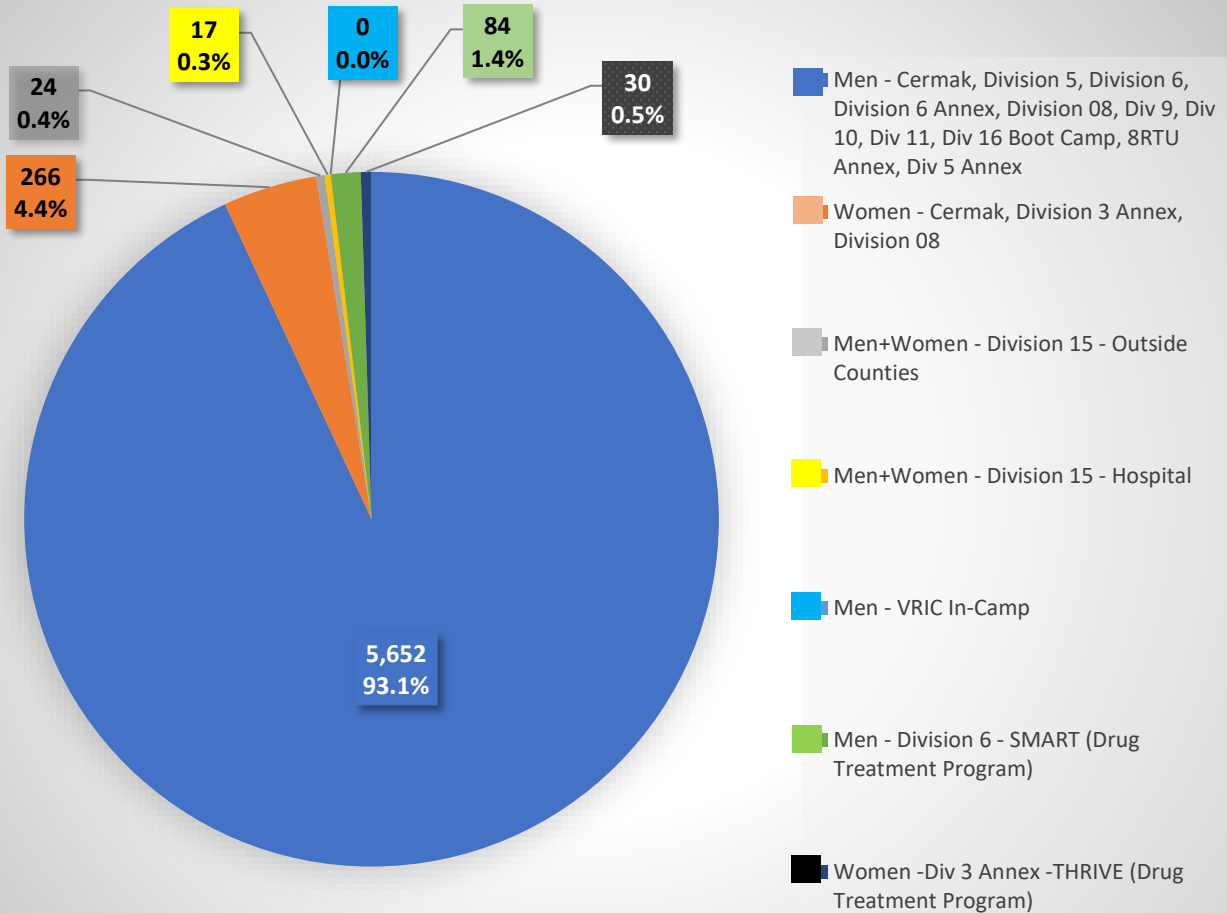

Sheriff's Daily Report

3/27/2022

Under the Custody of the Sheriff	
Total Male and Female	8,510
Jail Population	6,073
Community Corrections	2,437

Jail Population - Behind the Walls

Sheriff's Daily Report

3/27/2022

CCSO Population Demographics

In Confinement

Gender Distribution

Race Distribution

Age Distribution

Community Corrections

Gender Distribution

Race Distribution

Age Distribution