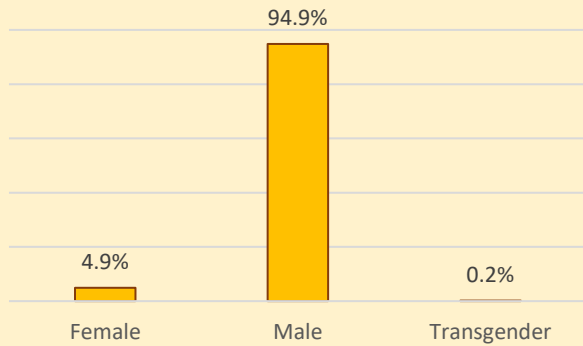

Sheriff's Daily Report

3/27/2022

Under the Custody of the Sheriff	
Total Male and Female	8,510
Jail Population	6,073
Community Corrections	2,437

Jail Population - Behind the Walls

Sheriff's Daily Report

3/27/2022

CCSO Population Demographics

In Confinement

Gender Distribution

Race Distribution

Age Distribution

Community Corrections

Gender Distribution

Race Distribution

Age Distribution