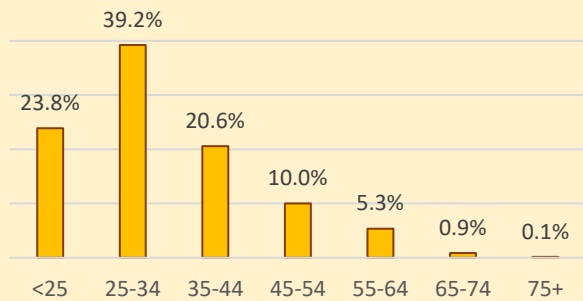

Sheriff's Daily Report

3/27/2022

Under the Custody of the Sheriff	
Total Male and Female	8,510
Jail Population	6,073
Community Corrections	2,437

Jail Population - Behind the Walls

Sheriff's Daily Report

3/27/2022

CCSO Population Demographics

In Confinement

Gender Distribution

Race Distribution

Age Distribution

Community Corrections

Gender Distribution

Race Distribution

Age Distribution