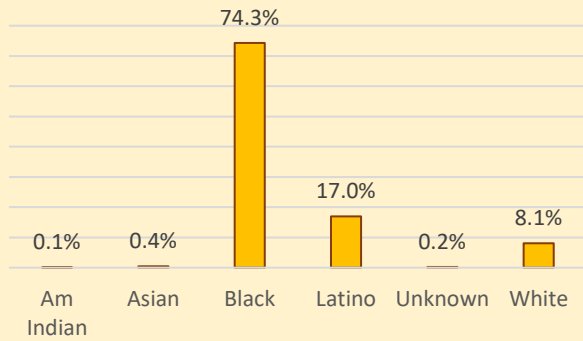

Sheriff's Daily Report

3/27/2022

Under the Custody of the Sheriff	
Total Male and Female	8,510
Jail Population	6,073
Community Corrections	2,437

Jail Population - Behind the Walls

Sheriff's Daily Report

3/27/2022

CCSO Population Demographics

In Confinement

Gender Distribution

Race Distribution

Age Distribution

Community Corrections

Gender Distribution

Race Distribution

Age Distribution