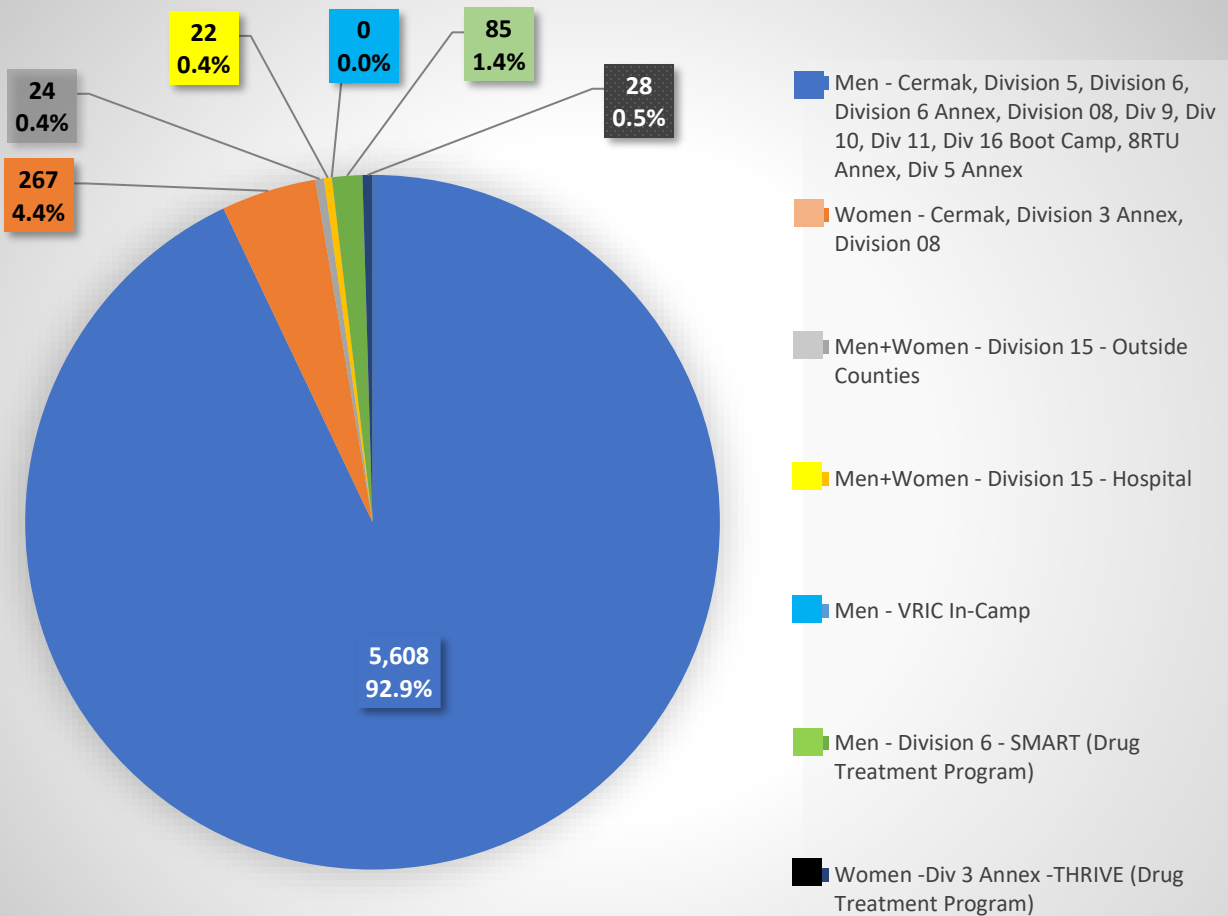

Sheriff's Daily Report

3/24/2022

Under the Custody of the Sheriff	
Total Male and Female	8,474
Jail Population	6,034
Community Corrections	2,440

Jail Population - Behind the Walls

Sheriff's Daily Report

3/24/2022

CCSO Population Demographics