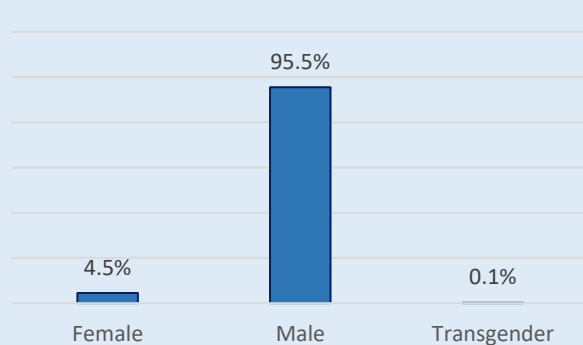

Sheriff's Daily Report

3/23/2022

Under the Custody of the Sheriff	
Total Male and Female	8,440
Jail Population	5,997
Community Corrections	2,443

Jail Population - Behind the Walls

Sheriff's Daily Report

3/23/2022

CCSO Population Demographics

In Confinement

Gender Distribution

Race Distribution

Age Distribution

Community Corrections

Gender Distribution

Race Distribution

Age Distribution