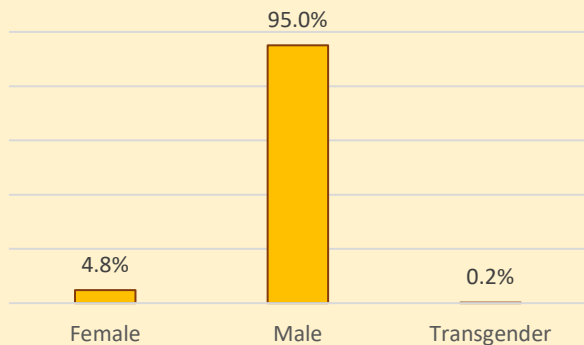

Sheriff's Daily Report

3/23/2022

Under the Custody of the Sheriff	
Total Male and Female	8,440
Jail Population	5,997
Community Corrections	2,443

Jail Population - Behind the Walls

Sheriff's Daily Report

3/23/2022

CCSO Population Demographics

In Confinement

Gender Distribution

Race Distribution

Age Distribution

Community Corrections

Gender Distribution

Race Distribution

Age Distribution