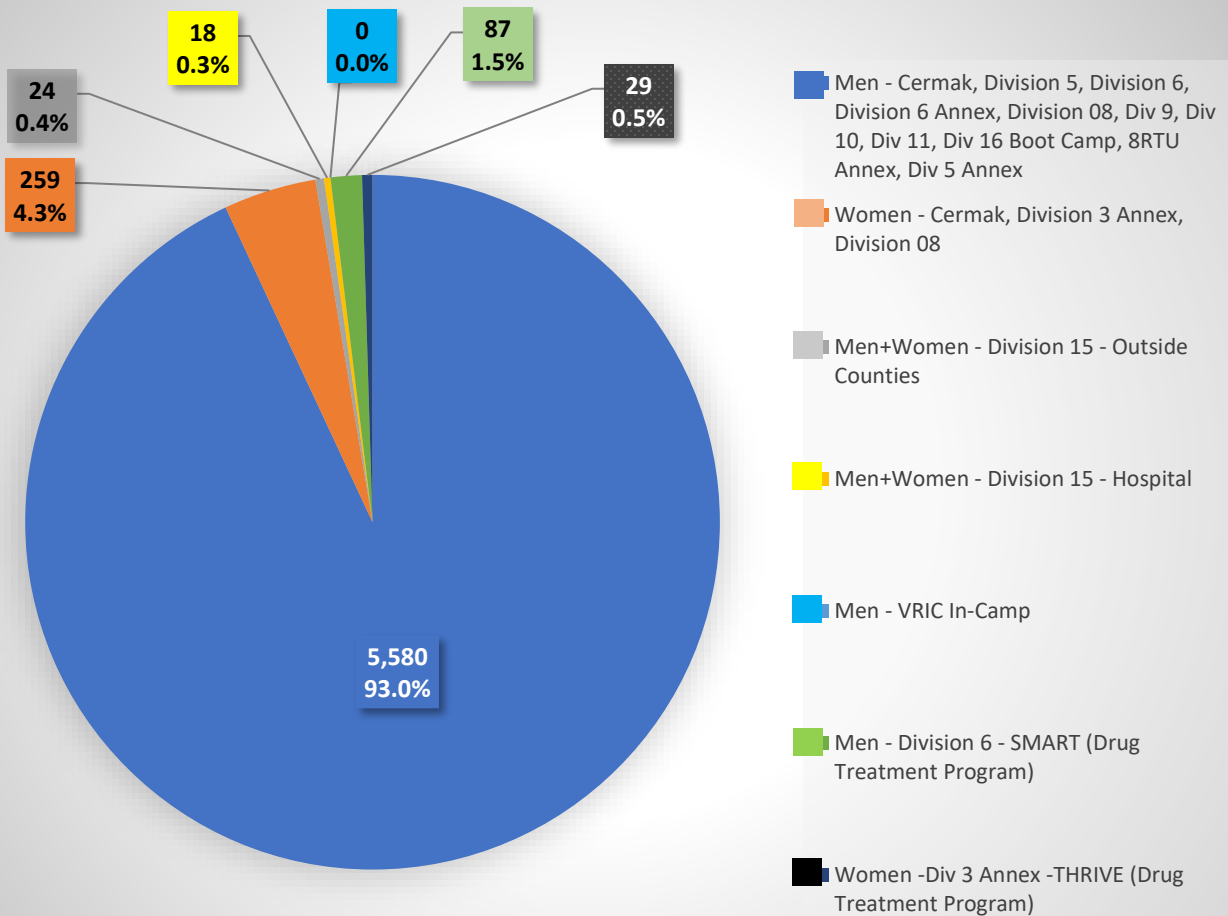

Sheriff's Daily Report

3/23/2022

Under the Custody of the Sheriff	
Total Male and Female	8,440
Jail Population	5,997
Community Corrections	2,443

Jail Population - Behind the Walls

Sheriff's Daily Report

3/23/2022

CCSO Population Demographics

In Confinement

Gender Distribution

Race Distribution

Age Distribution

Community Corrections

Gender Distribution

Race Distribution

Age Distribution