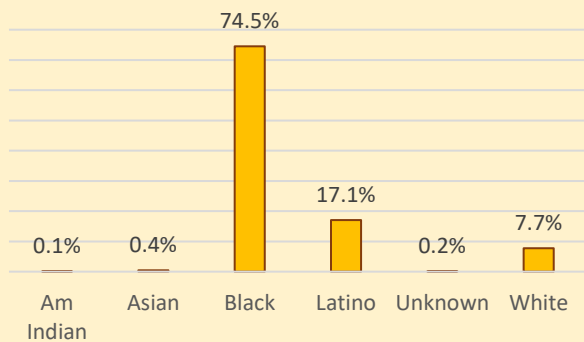

Sheriff's Daily Report

3/23/2022

Under the Custody of the Sheriff	
Total Male and Female	8,440
Jail Population	5,997
Community Corrections	2,443

Jail Population - Behind the Walls

Sheriff's Daily Report

3/23/2022

CCSO Population Demographics

In Confinement

Gender Distribution

Race Distribution

Age Distribution

Community Corrections

Gender Distribution

Race Distribution

Age Distribution