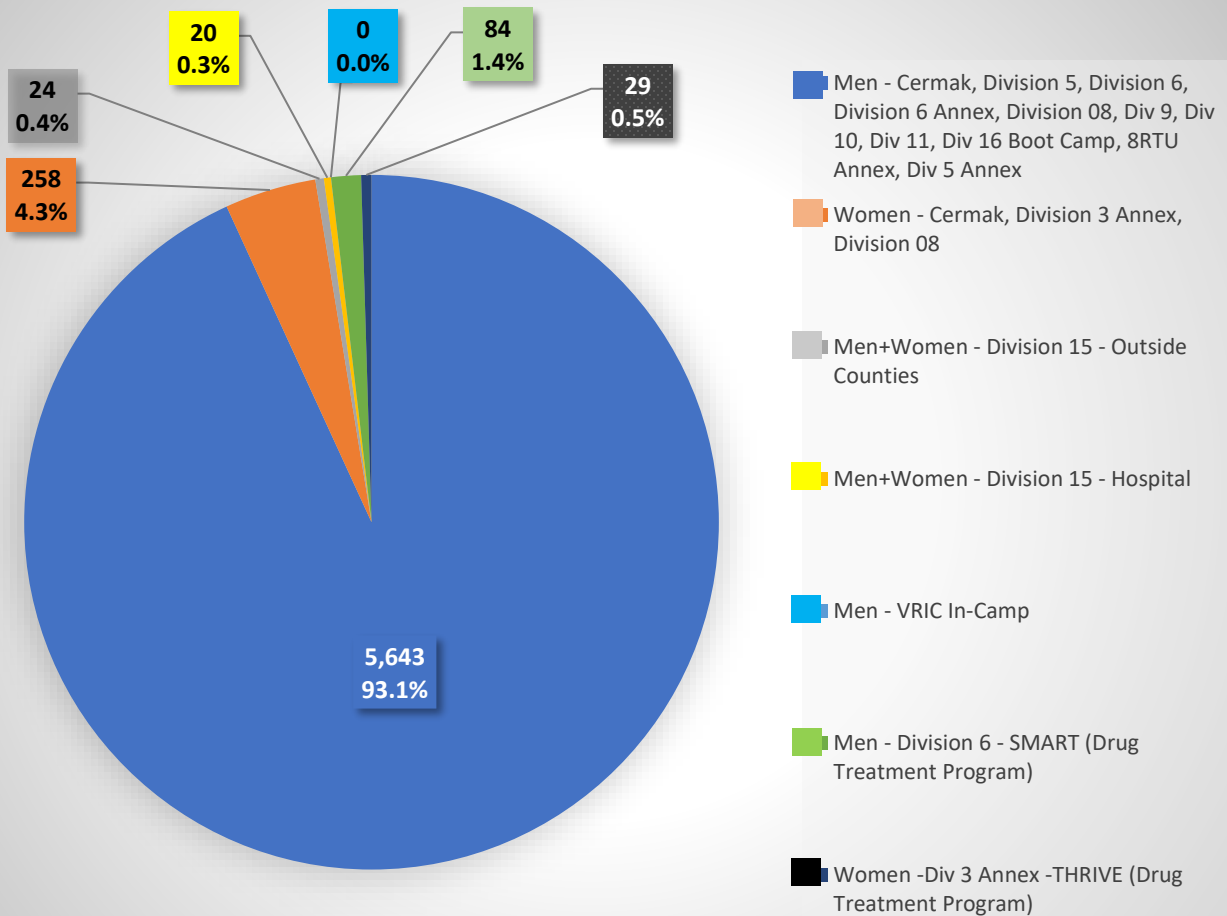

Sheriff's Daily Report

3/22/2022

Under the Custody of the Sheriff	
Total Male and Female	8,524
Jail Population	6,058
Community Corrections	2,466

Jail Population - Behind the Walls

Sheriff's Daily Report

3/22/2022

CCSO Population Demographics