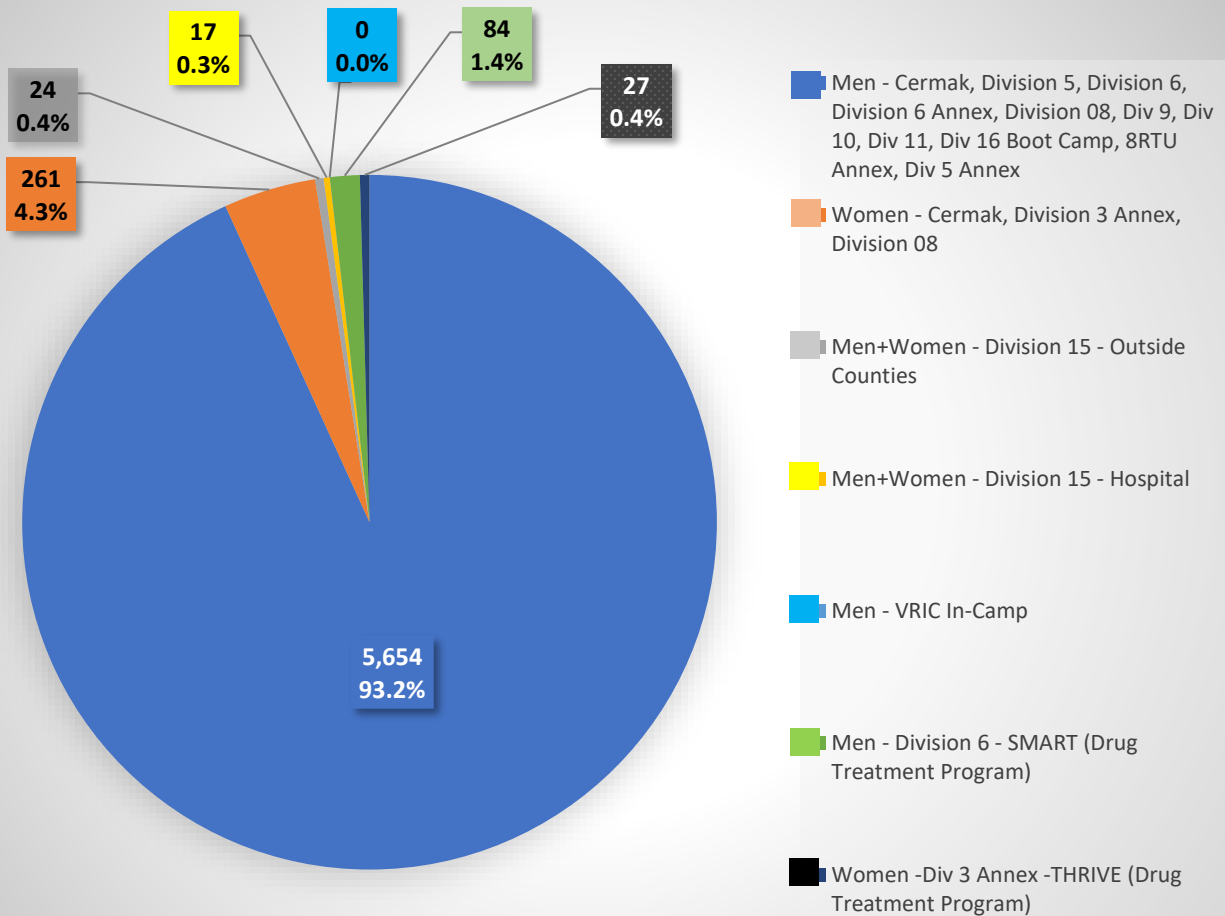

# Sheriff's Daily Report

3/20/2022

Under the Custody of the Sheriff	
<b>Total Male and Female</b>	<b>8,550</b>
Jail Population	6,067
Community Corrections	2,483

## Jail Population - Behind the Walls

## CCSO Population Demographics